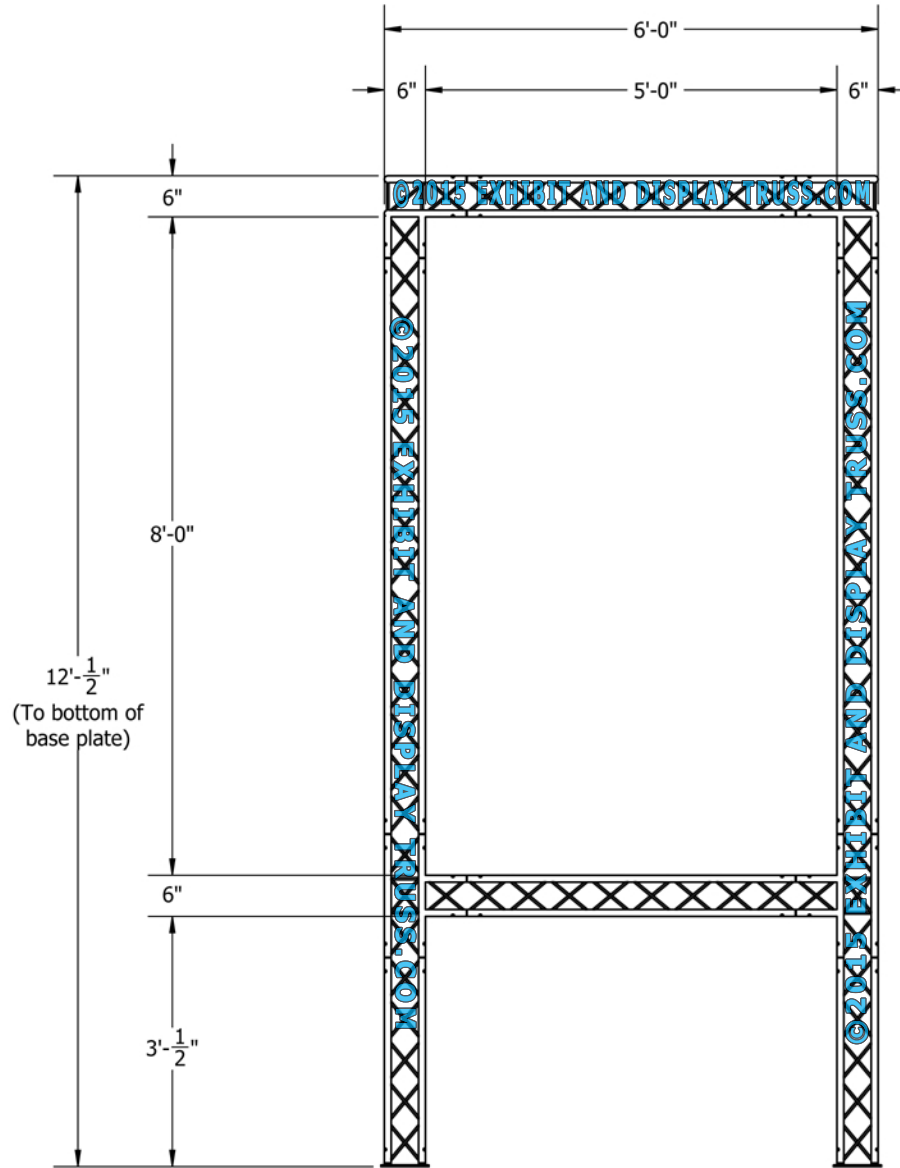

KIT: A27-64

6" Wide Aluminum Truss. 1" Chords with 5/16" Webs

©2015 EXHIBIT AND DISPLAY TRUSS.COM

FRONT VIEW
UNITS: FEET & INCHES