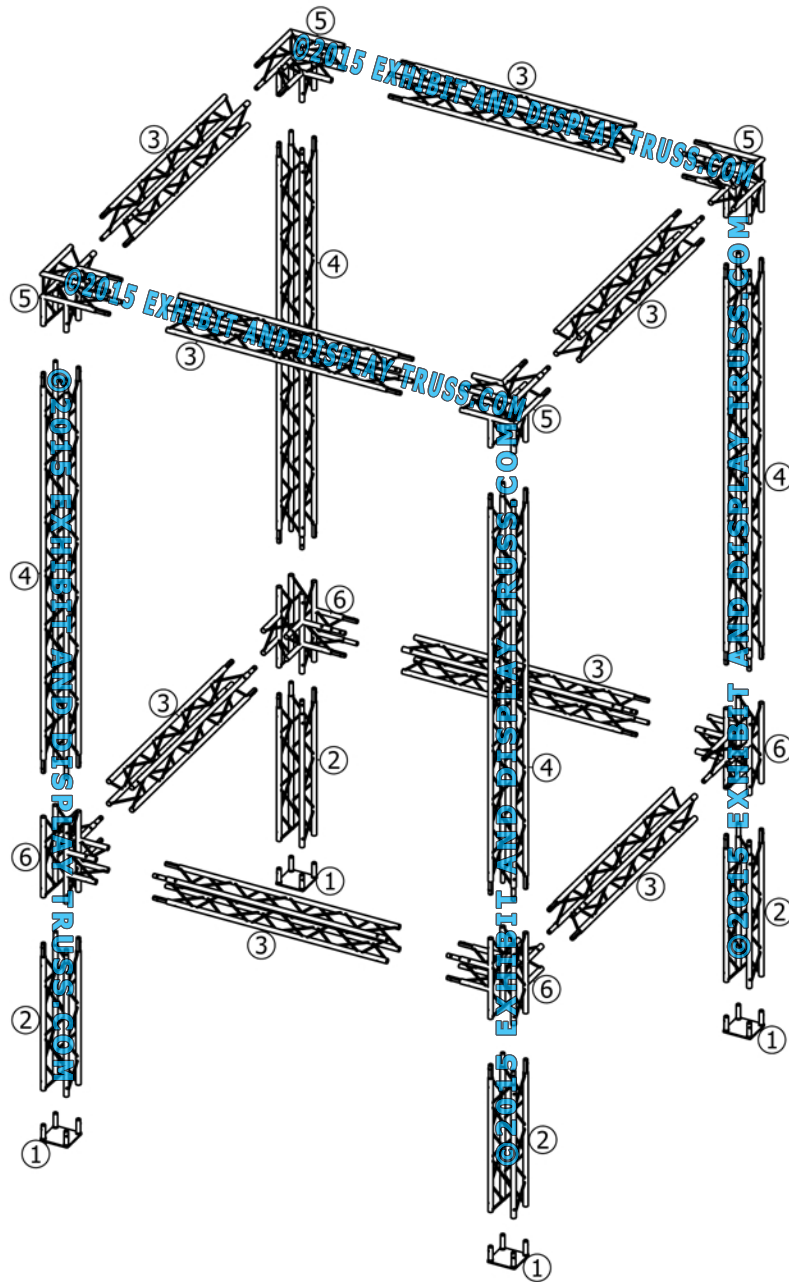

KIT: A27-64

6" Wide Aluminum Truss. 1" Chords with 5/16" Webs

©2015 EXHIBIT AND DISPLAY TRUSS.COM

EXPLODED VIEW

ITEM NO.	PART NUMBER	DESCRIPTION	QTY.
①	EDT6-BP4	Box Base Plate	4
②	EDT6-B2-6	2'-6" Box Truss	4
③	EDT6-B4	4'-0" Box Truss	8
④	EDT6-B7	7'-0" Box Truss	4
⑤	EDT6-B3W90	3 Way 90° Junction	4
⑥	EDT6-B4W90	4 Way 90° Junction	4