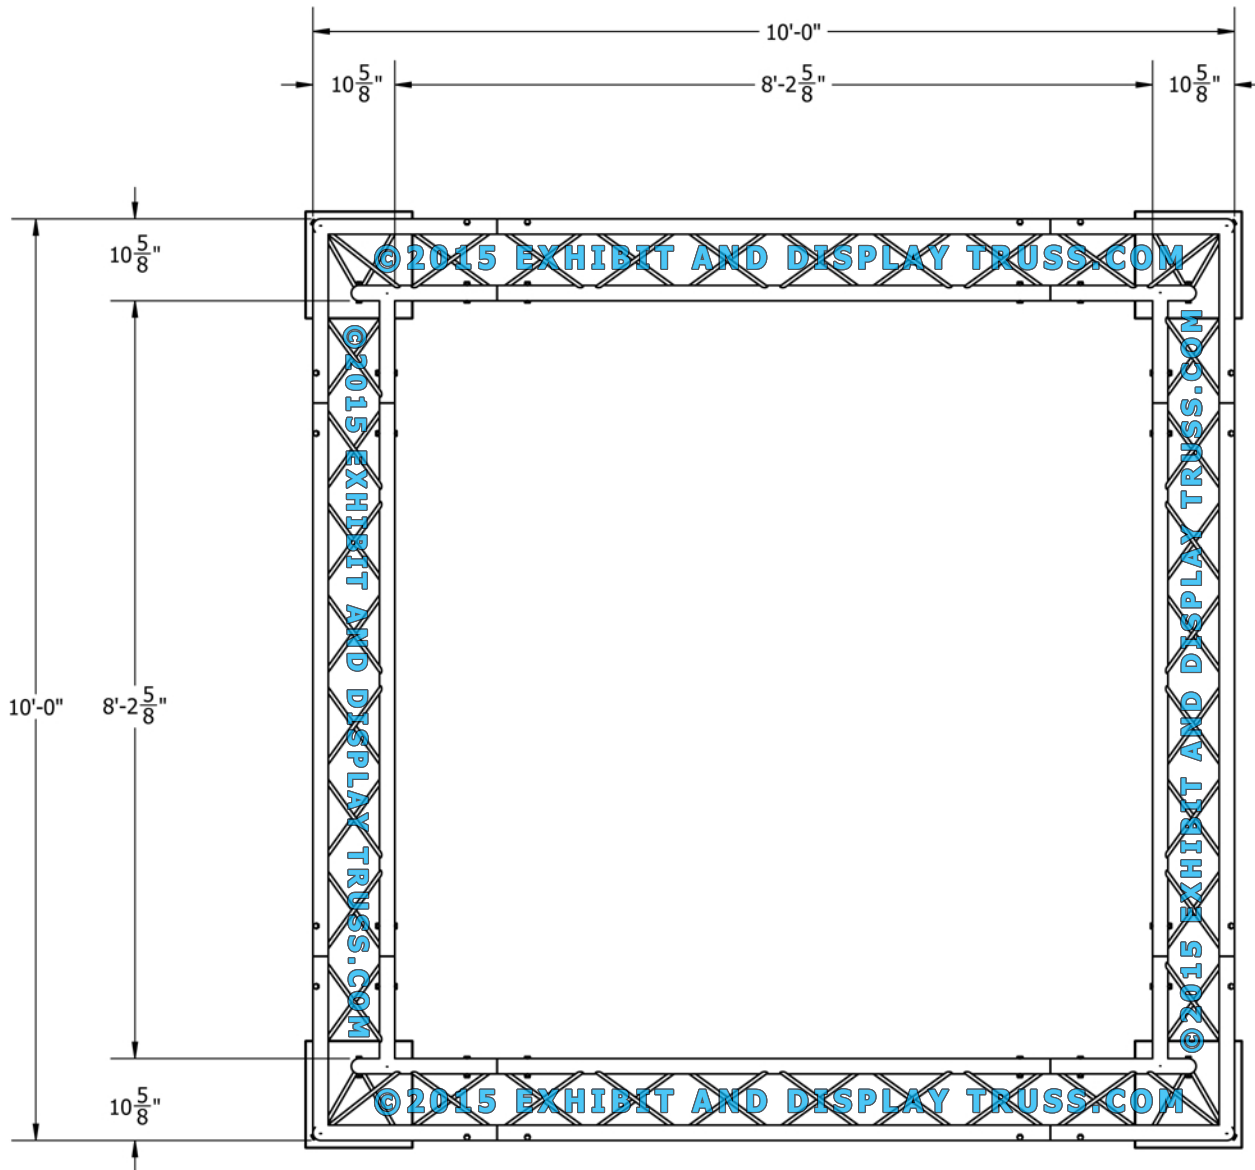

KIT: A21-123

12" Wide Aluminum Truss. 2" Chords with 1/2" Webs

©2015 EXHIBIT AND DISPLAY TRUSS.COM

TOP VIEW
UNITS: FEET & INCHES

©2015 EXHIBIT AND DISPLAY TRUSS.COM