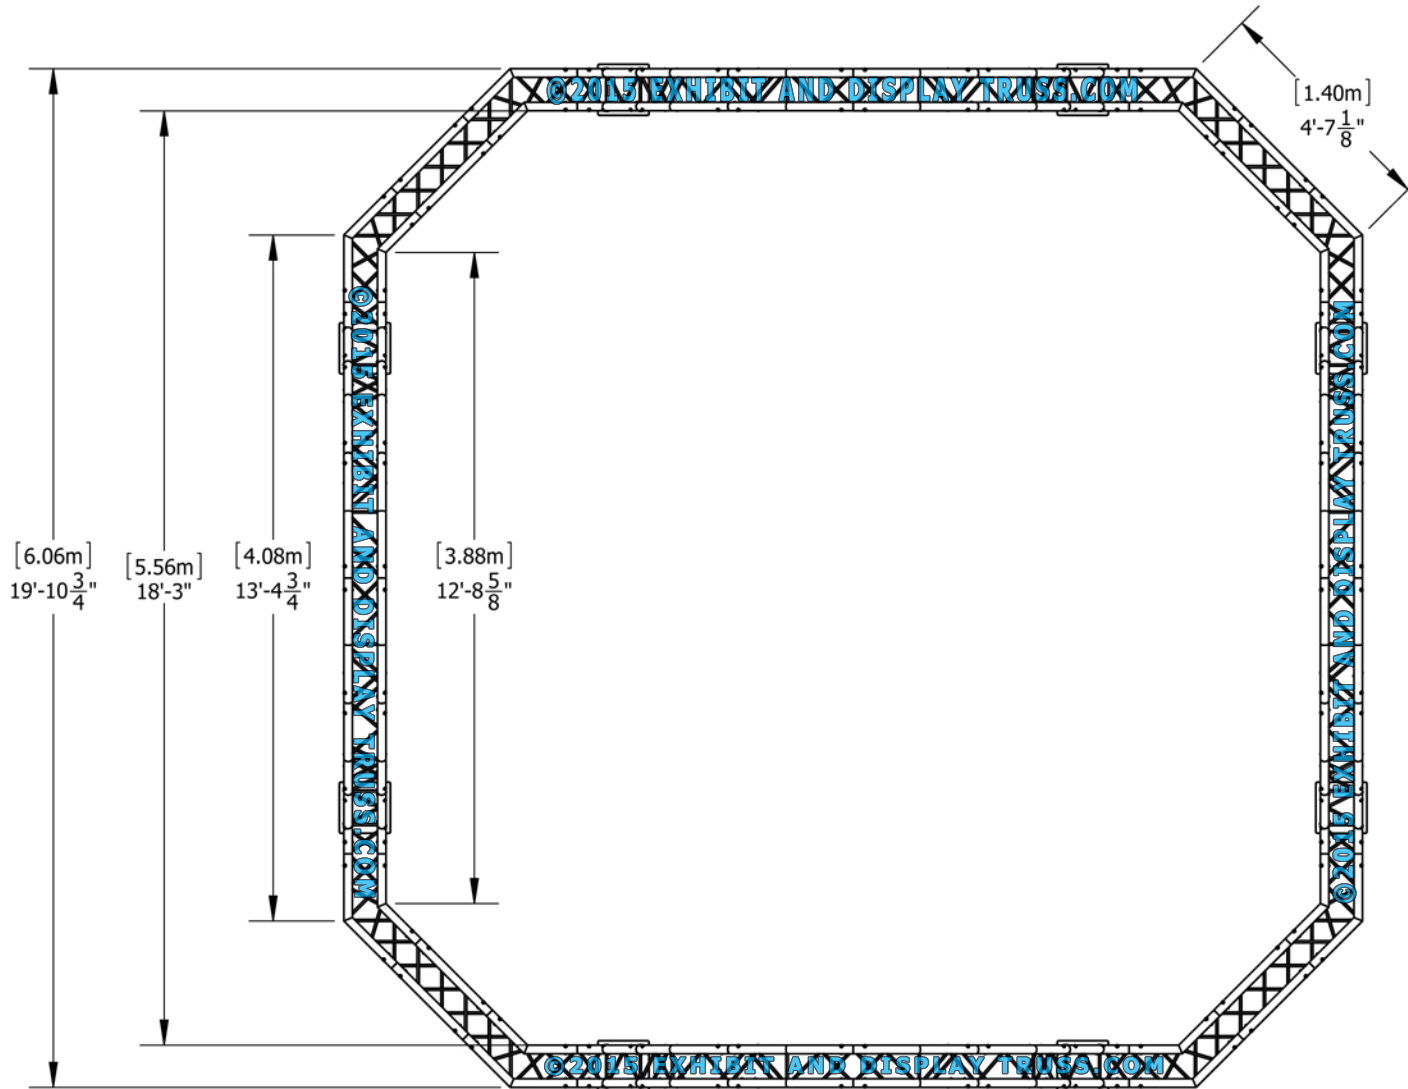

KIT: C27-104

10" Wide Aluminum Truss. 2" Chords with 1/2" Webs

©2015 EXHIBIT AND DISPLAY TRUSS.COM

Top View
Units: Feet & Inches
[Meters]