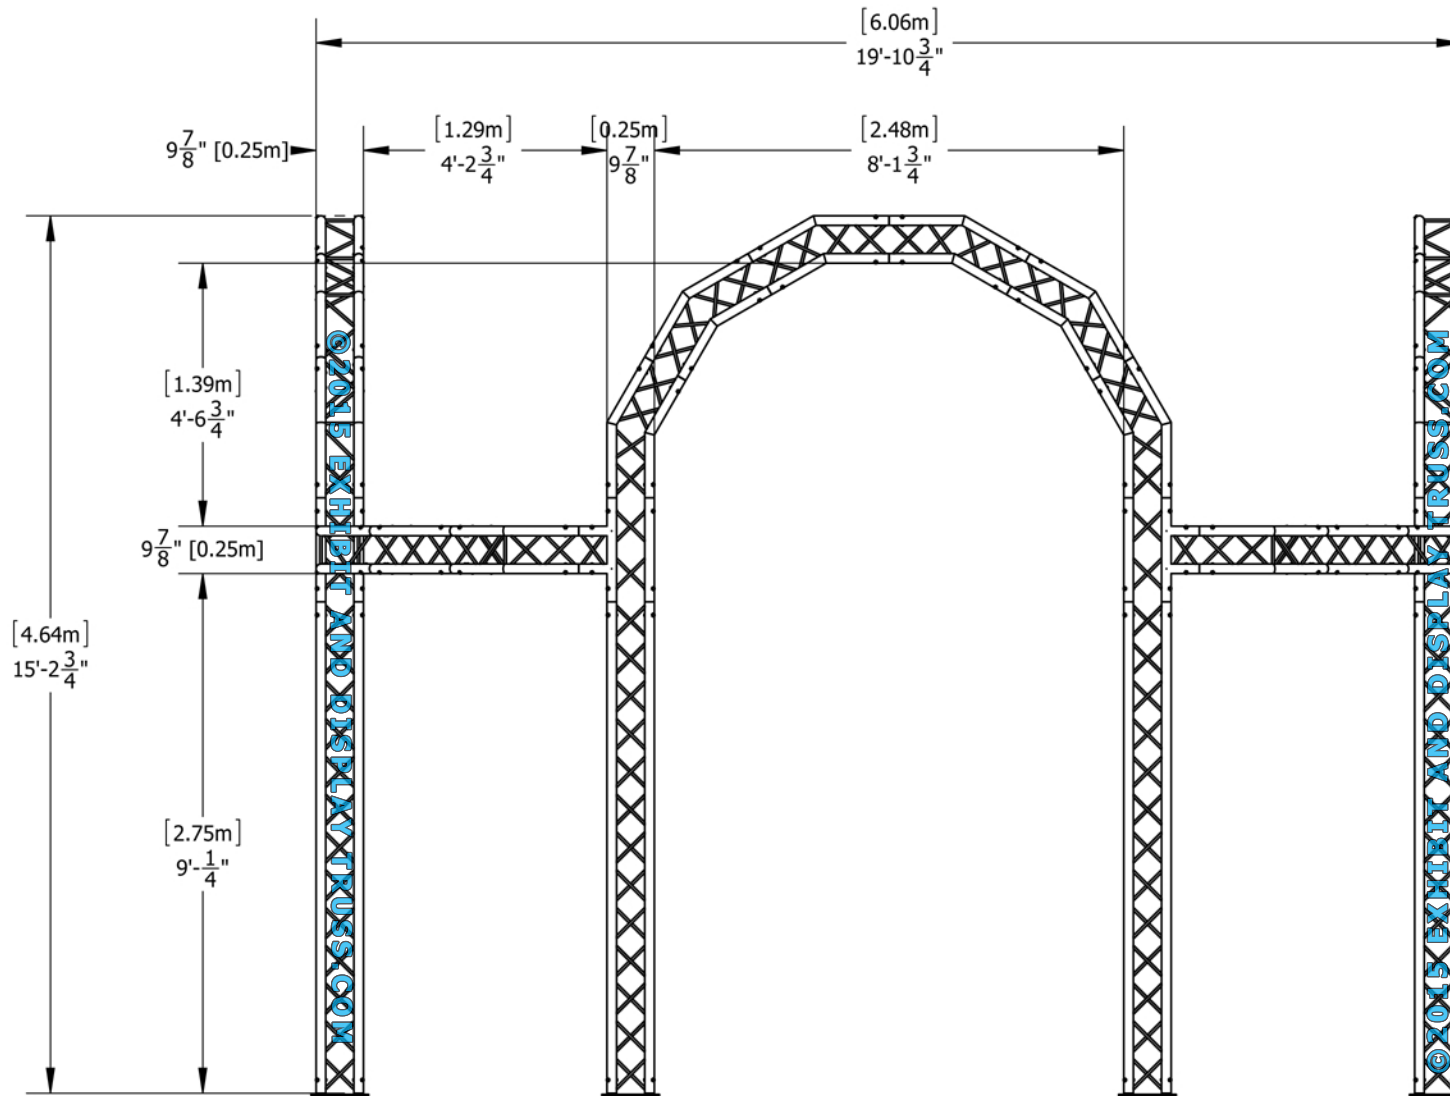

KIT: C27-104

10" Wide Aluminum Truss. 2" Chords with 1/2" Webs

©2015 EXHIBIT AND DISPLAY TRUSS.COM

Front View
Units: Feet & Inches
[Meters]