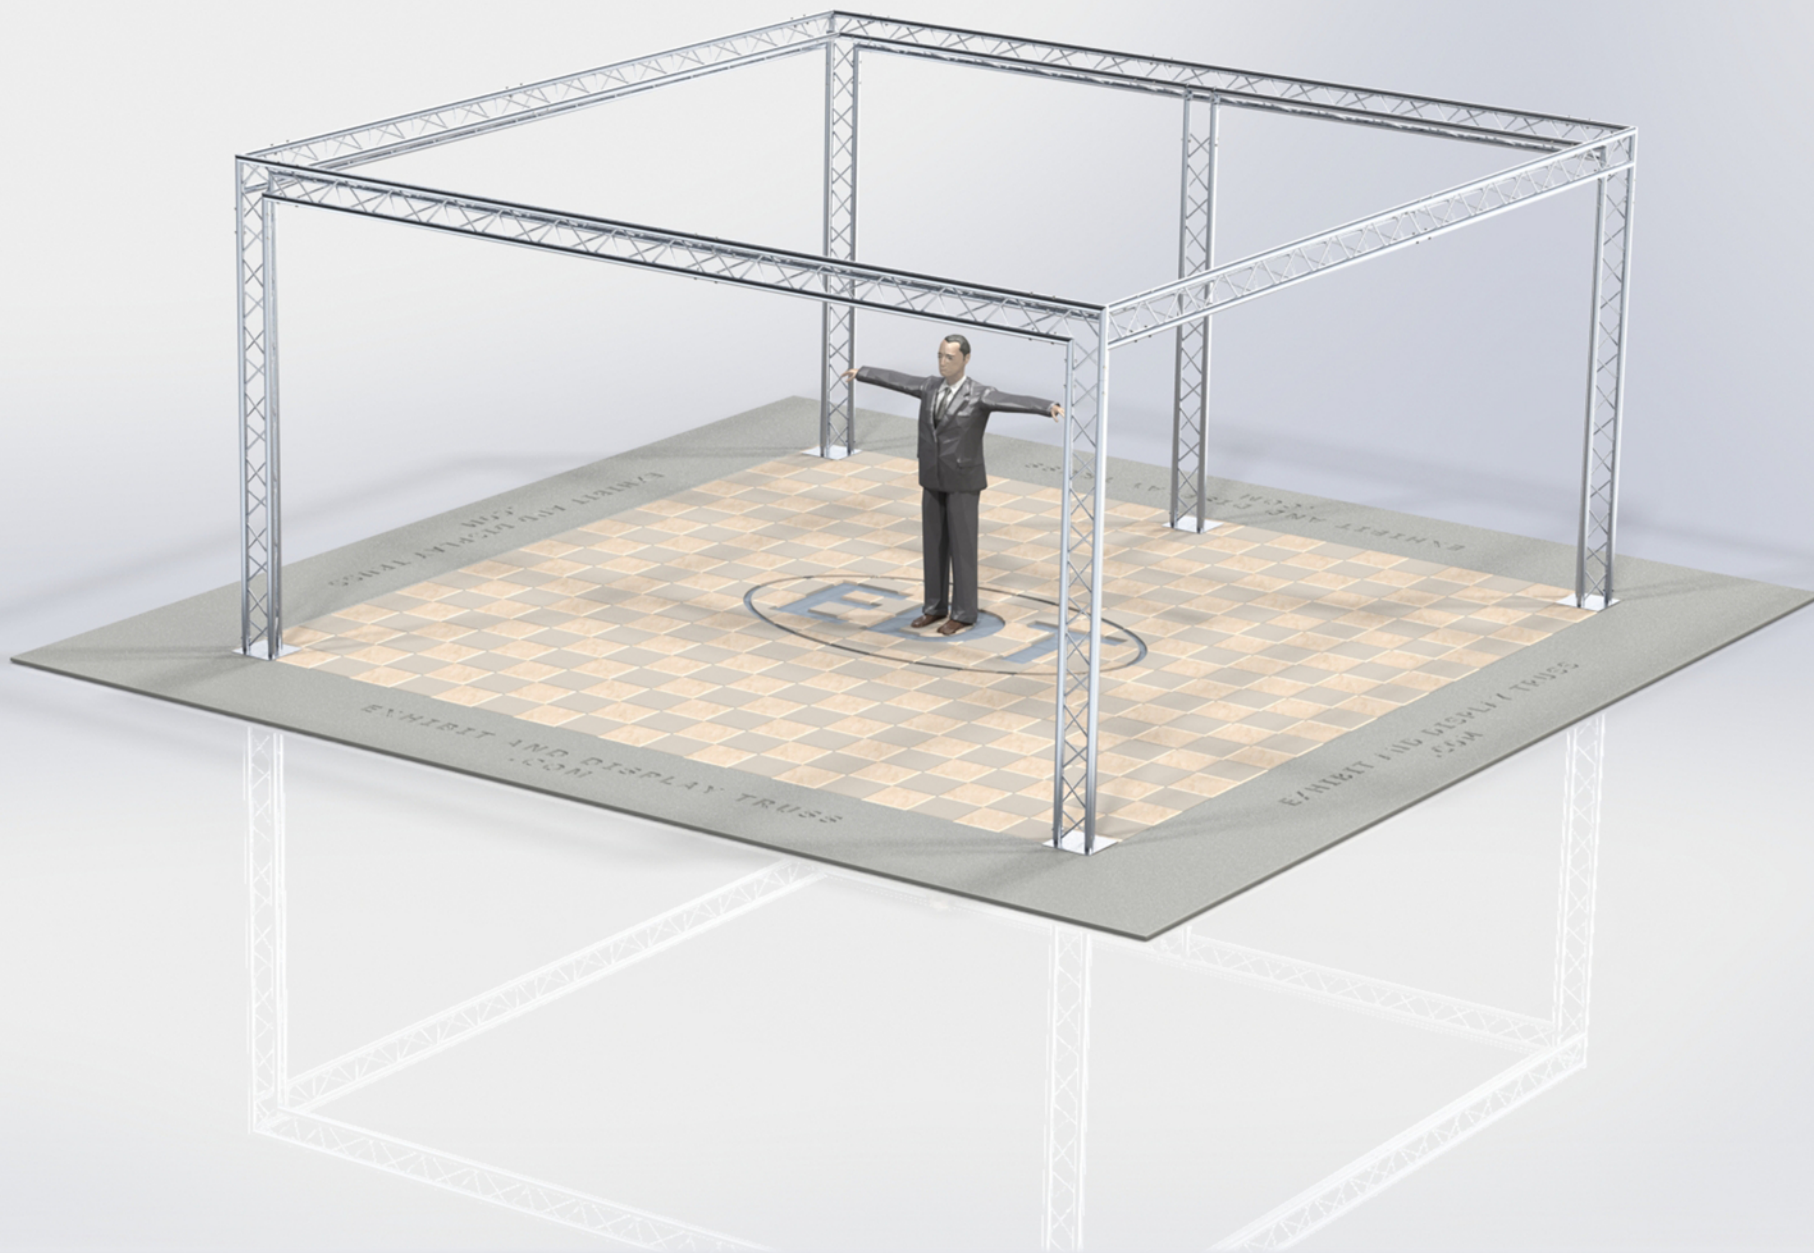

KIT: C22-103

10" Wide Aluminum Truss. 2" Chords with 1/2" Webs

©2015 EXHIBIT AND DISPLAY TRUSS.COM

Toll Free: 855-323-4866
Email: info@exhibitanddisplaytruss.com

ExhibitAndDisplayTruss.com