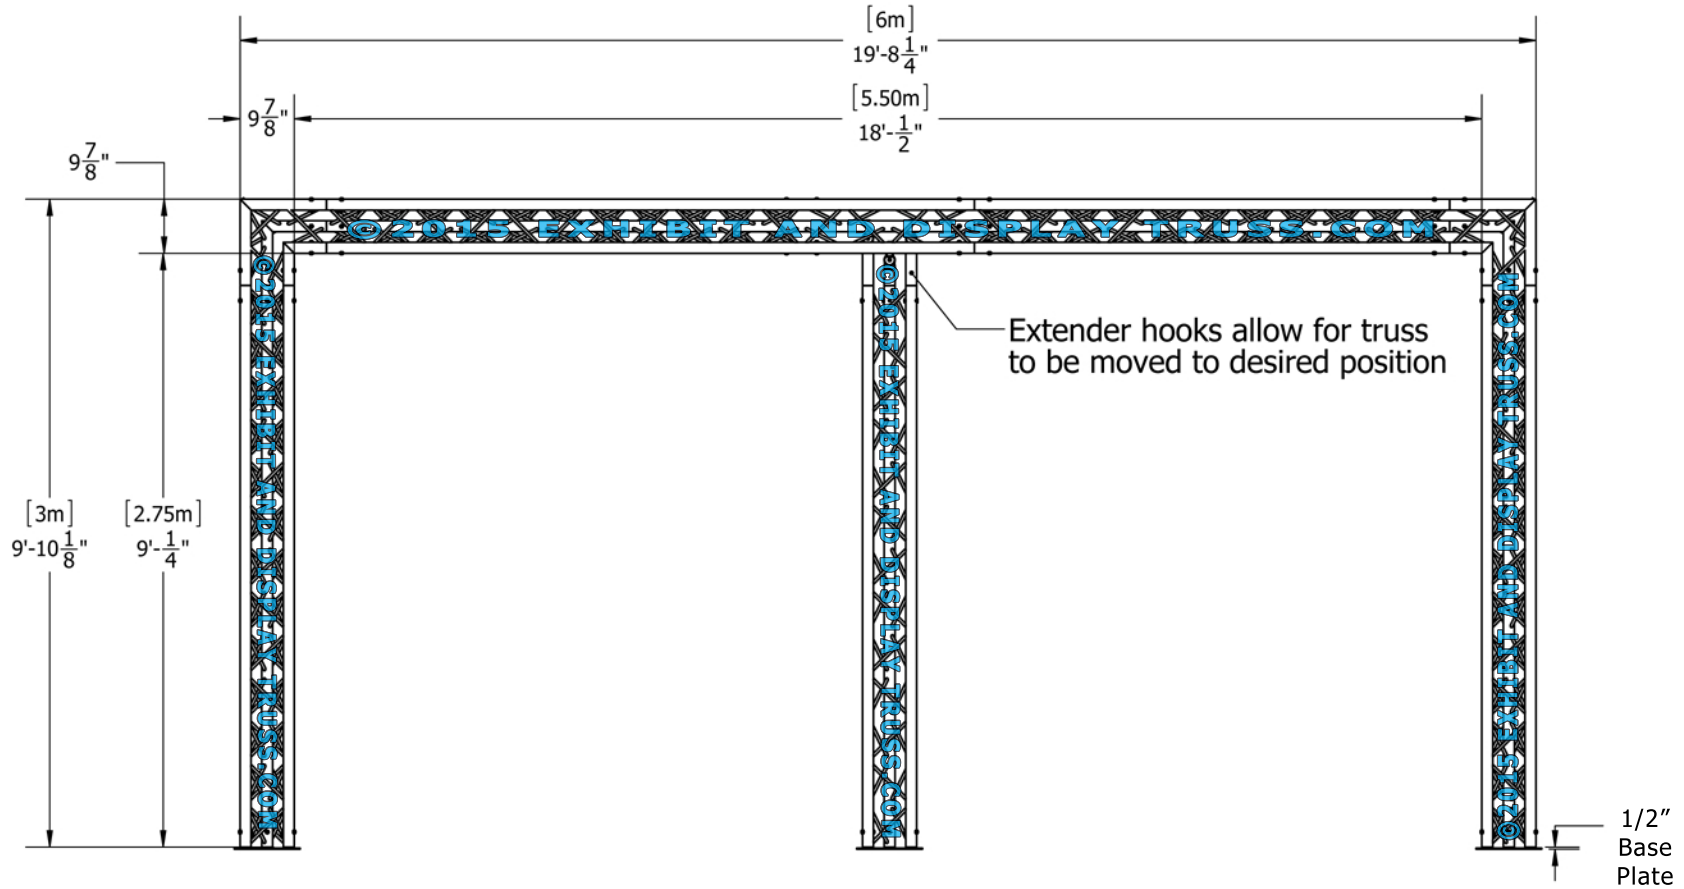

# KIT: C22-103

10" Wide Aluminum Truss. 2" Chords with 1/2" Webs

©2015 EXHIBIT AND DISPLAY TRUSS.COM

Front View  
Units: Feet & Inches  
[Meters]