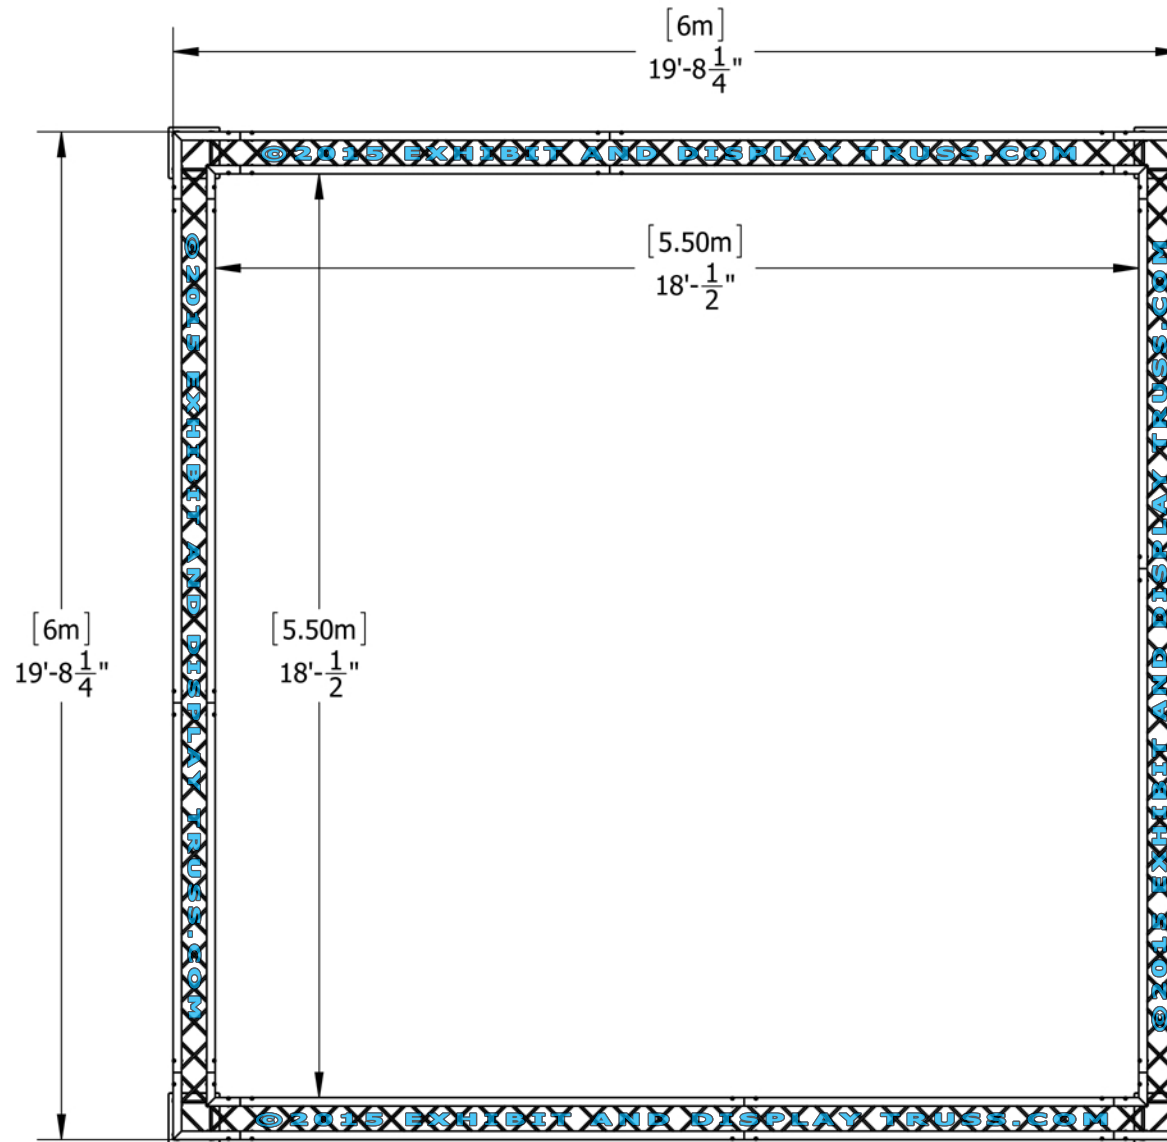

KIT: C21-104

10" Wide Aluminum Truss. 2" Chords with 1/2" Webs

©2015 EXHIBIT AND DISPLAY TRUSS.COM

Top View
Units: Feet & Inches
[Meters]