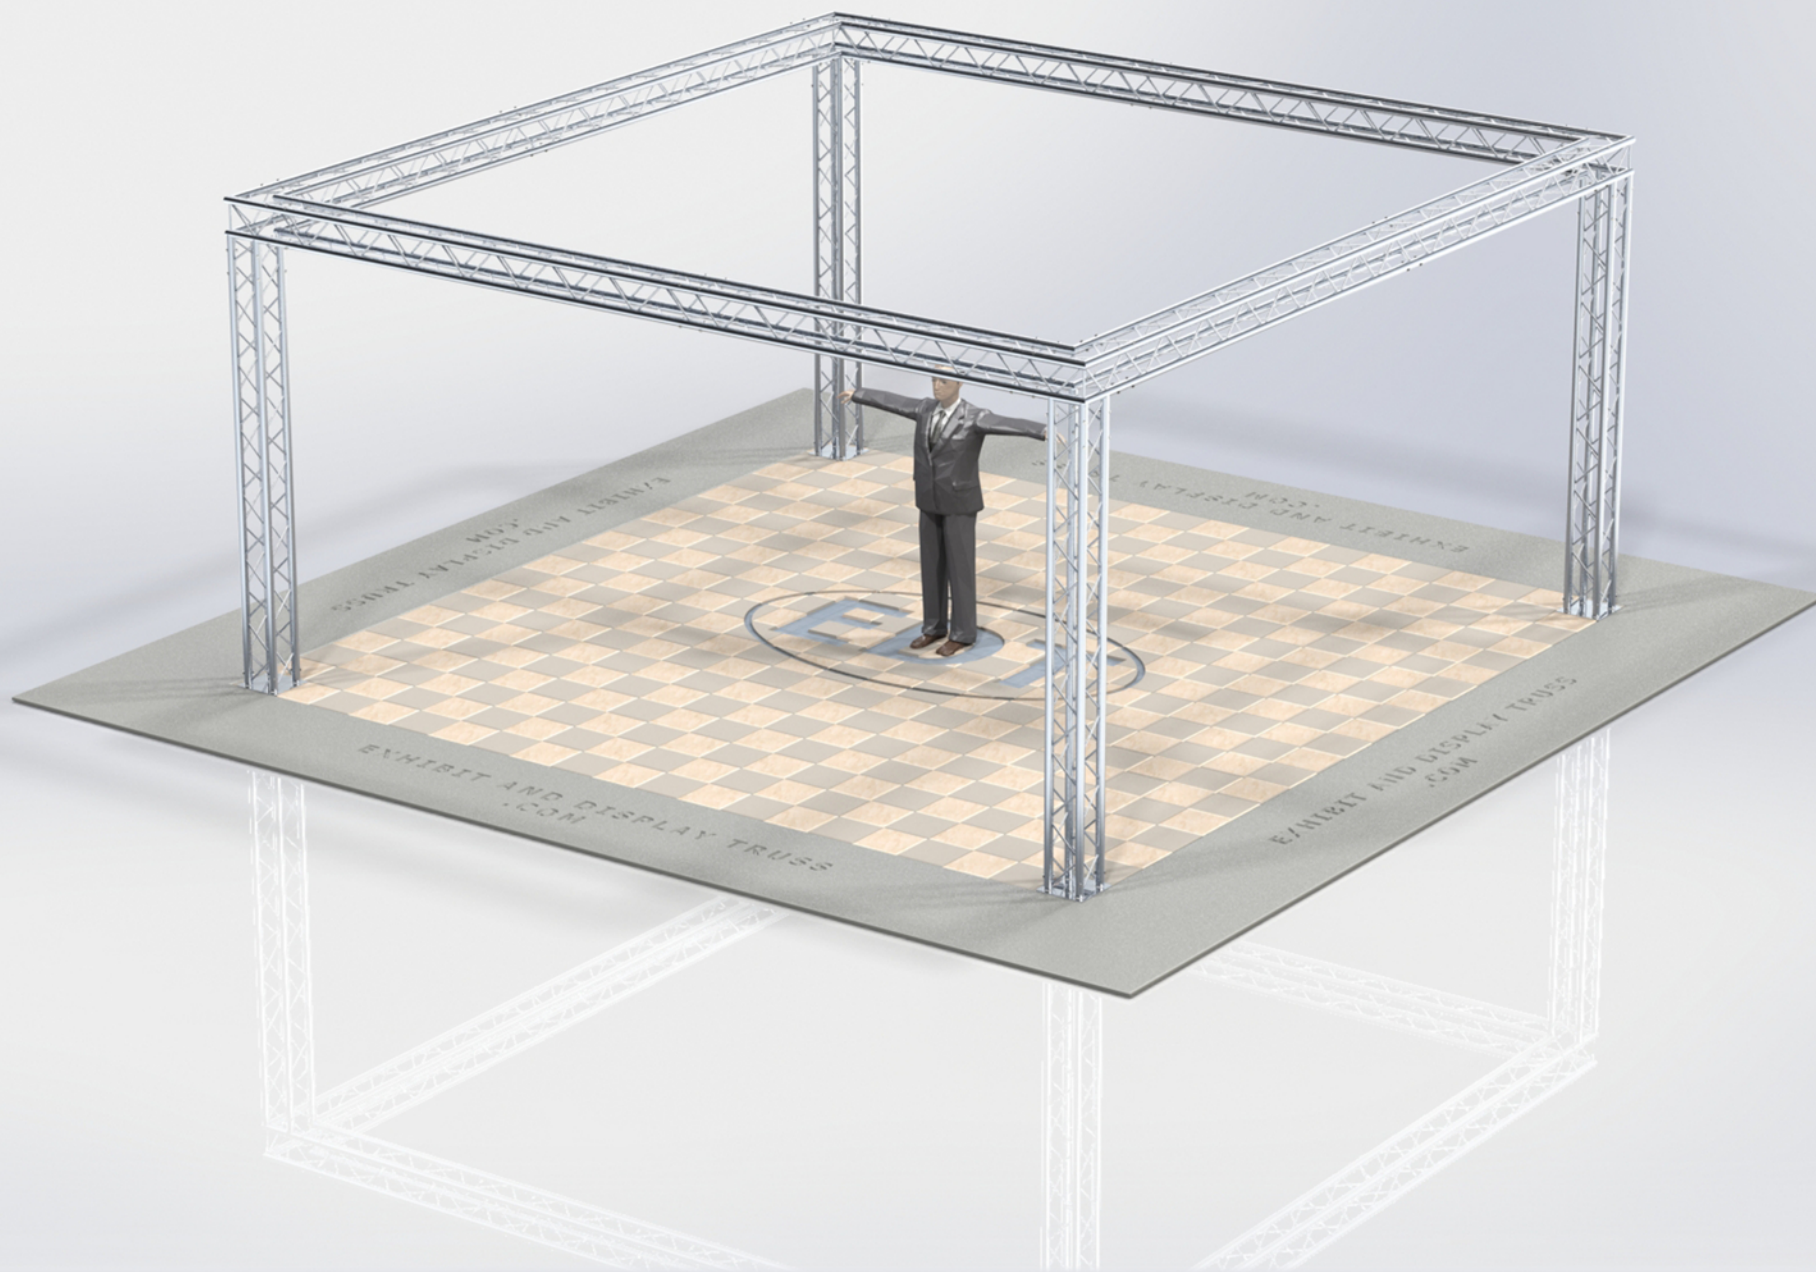

KIT: C21-104

10" Wide Aluminum Truss. 2" Chords with 1/2" Webs

©2015 EXHIBIT AND DISPLAY TRUSS.COM

Toll Free: 855-323-4866
Email: info@exhibitanddisplaytruss.com

ExhibitAndDisplayTruss.com