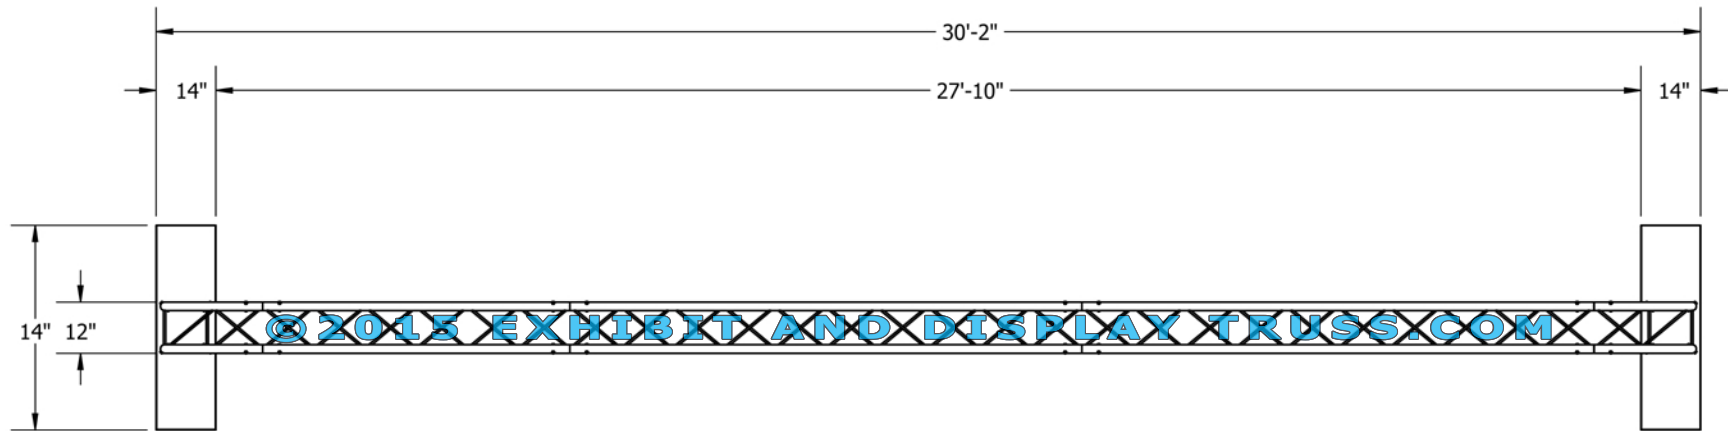

# KIT: B31-124

12" Wide Aluminum Truss. 2" Chords with 1/2" Webs

©2015 EXHIBIT AND DISPLAY TRUSS.COM

**TOP VIEW**  
**UNITS: FEET & INCHES**