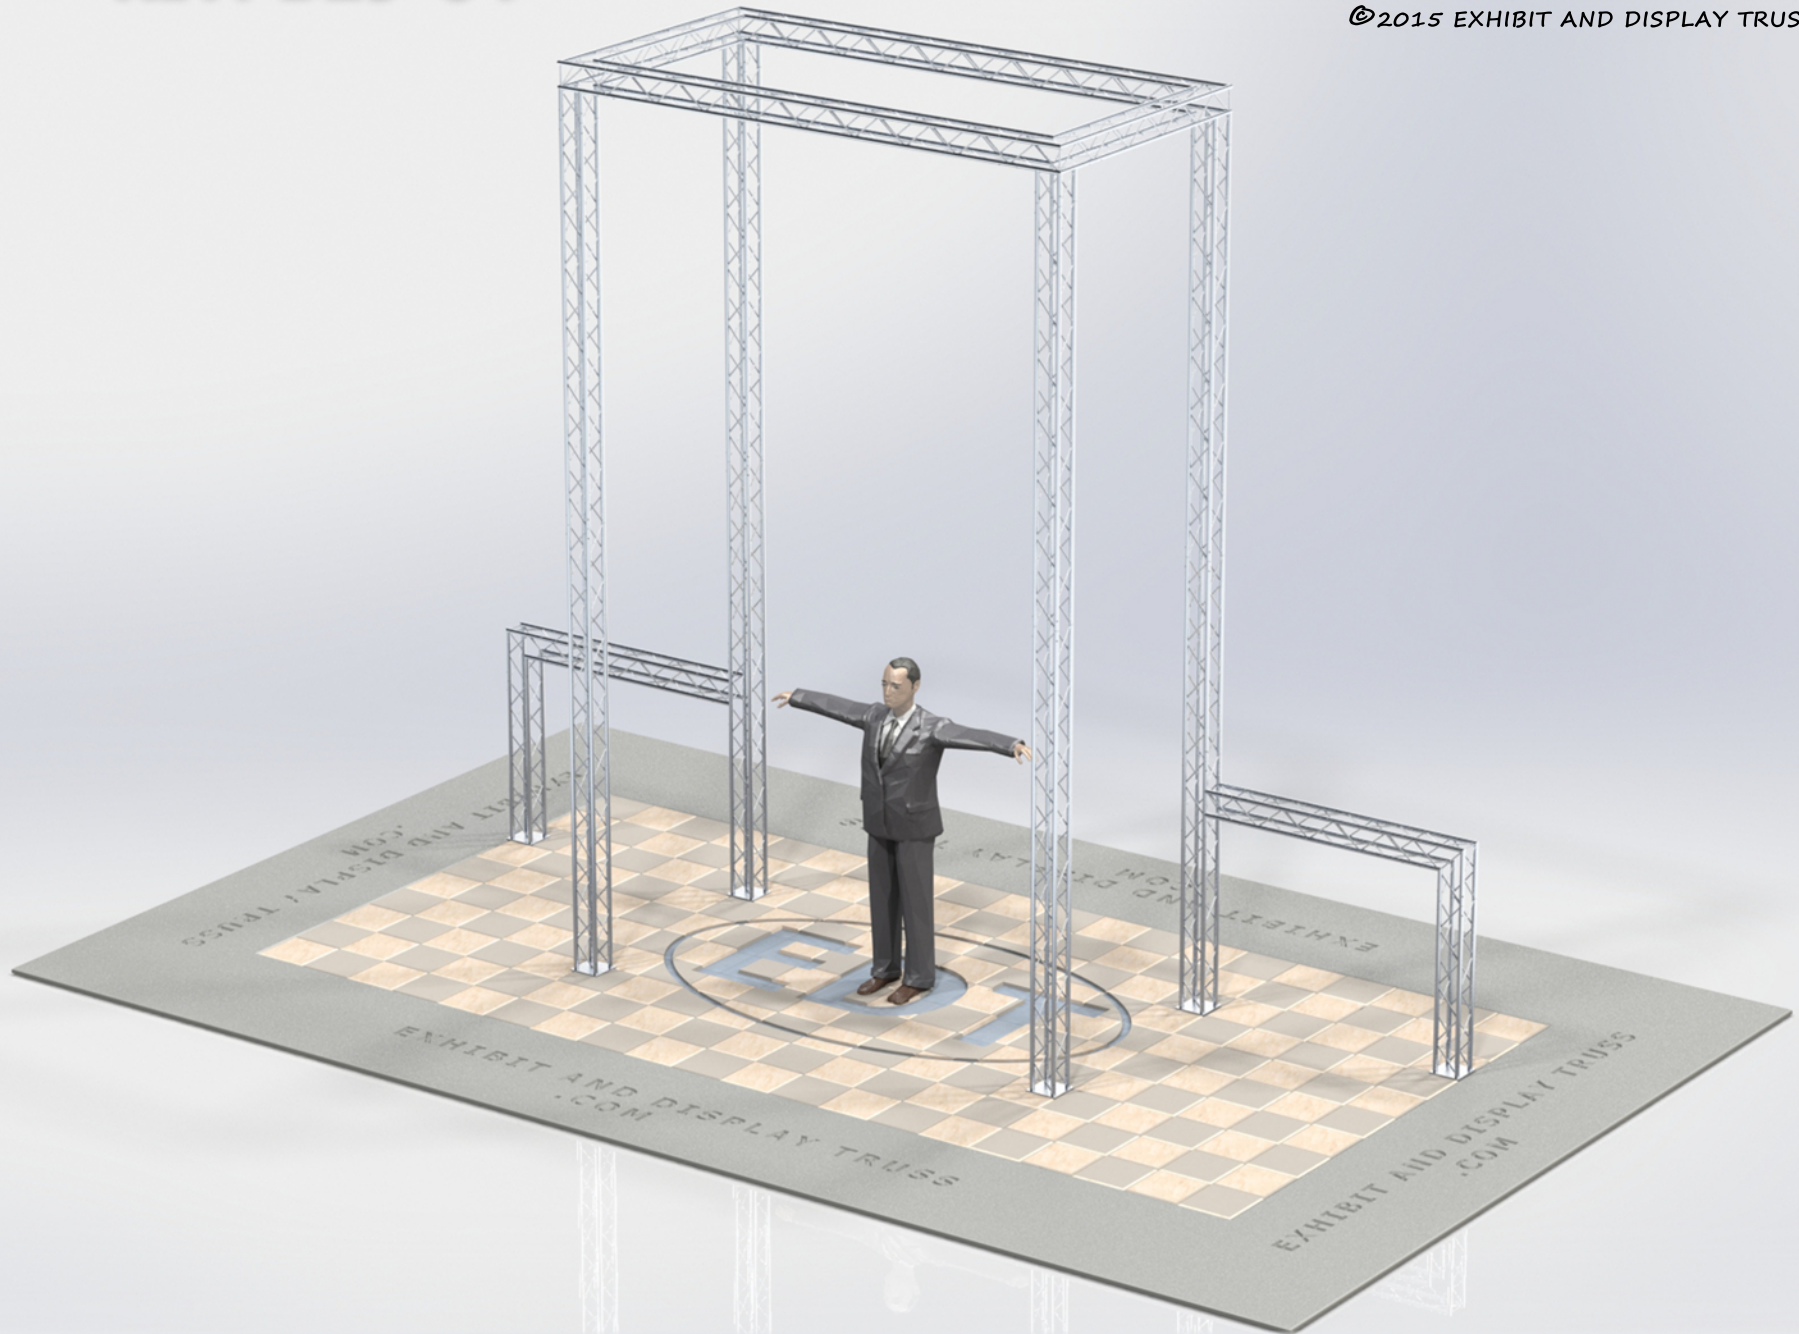

KIT: B29-64

6" Wide Aluminum Truss. 1" Chords with 5/16" Webs

©2015 EXHIBIT AND DISPLAY TRUSS.COM

Toll Free: 855-323-4866
Email: info@exhibitanddisplaytruss.com

ExhibitAndDisplayTruss.com