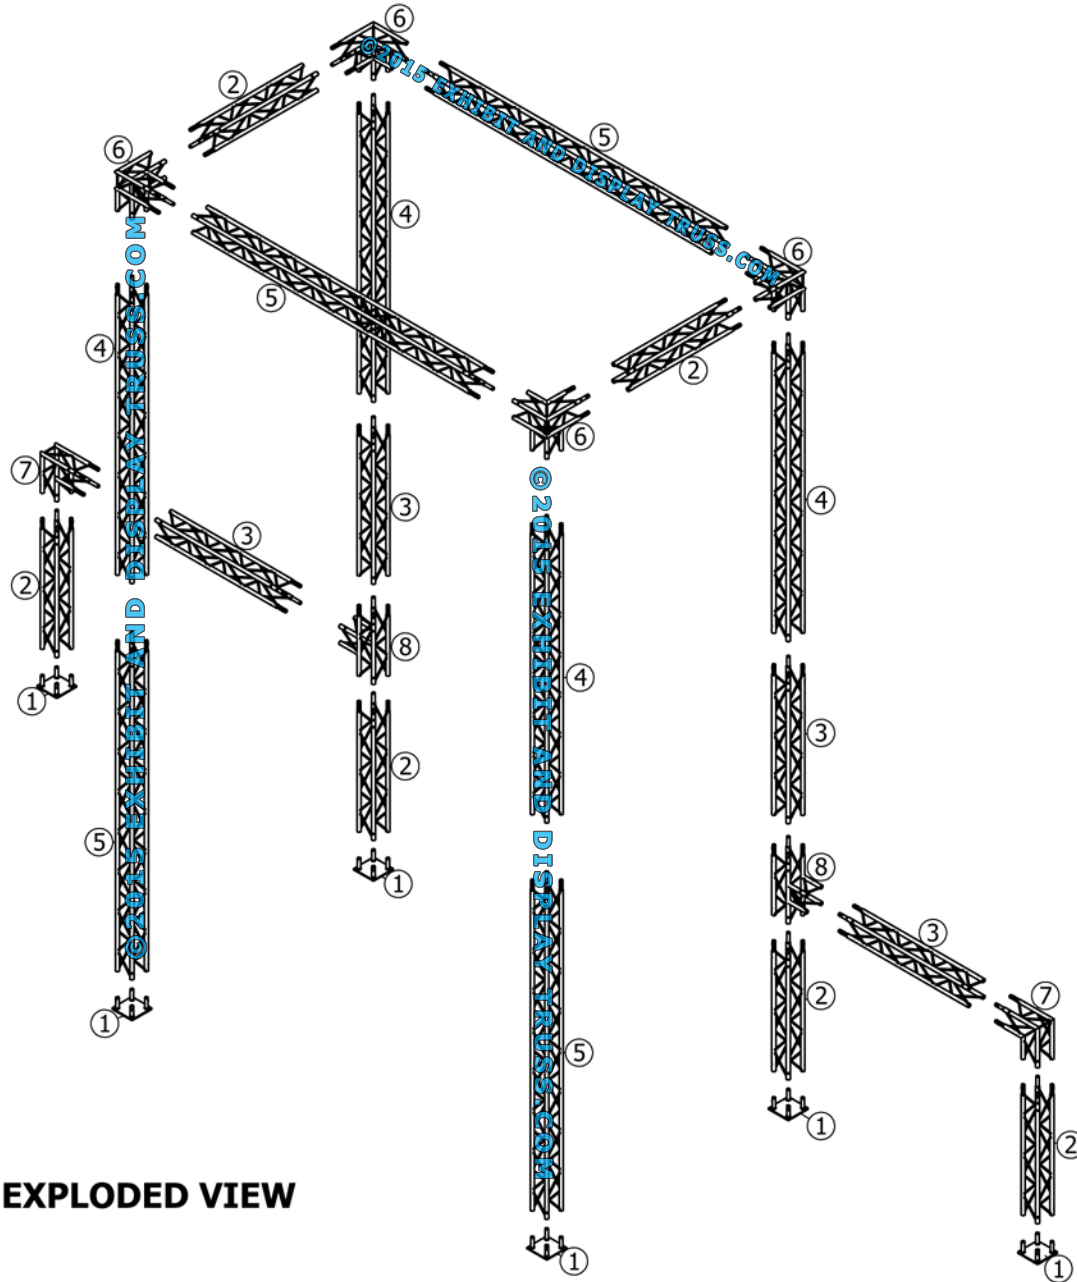

KIT: B29-64

6" Wide Aluminum Truss. 1" Chords with 5/16" Webs

©2015 EXHIBIT AND DISPLAY TRUSS.COM

EXPLODED VIEW

ITEM NO.	PART NUMBER	DESCRIPTION	QTY.
①	EDT6-BP4	Box Base Plate	6
②	EDT6-B3	3'-0" Box Truss	6
③	EDT6-B3-6	3'-6" Box Truss	4
④	EDT6-B7	7'-0" Box Truss	4
⑤	EDT6-B8	8'-0" Box Truss	4
⑥	EDT6-B3W90	3 Way 90° Junction	4
⑦	EDT6-B2W90	2 Way 90° Junction	2
⑧	EDT6-B3WT	3 Way 90° "T" Junction	2