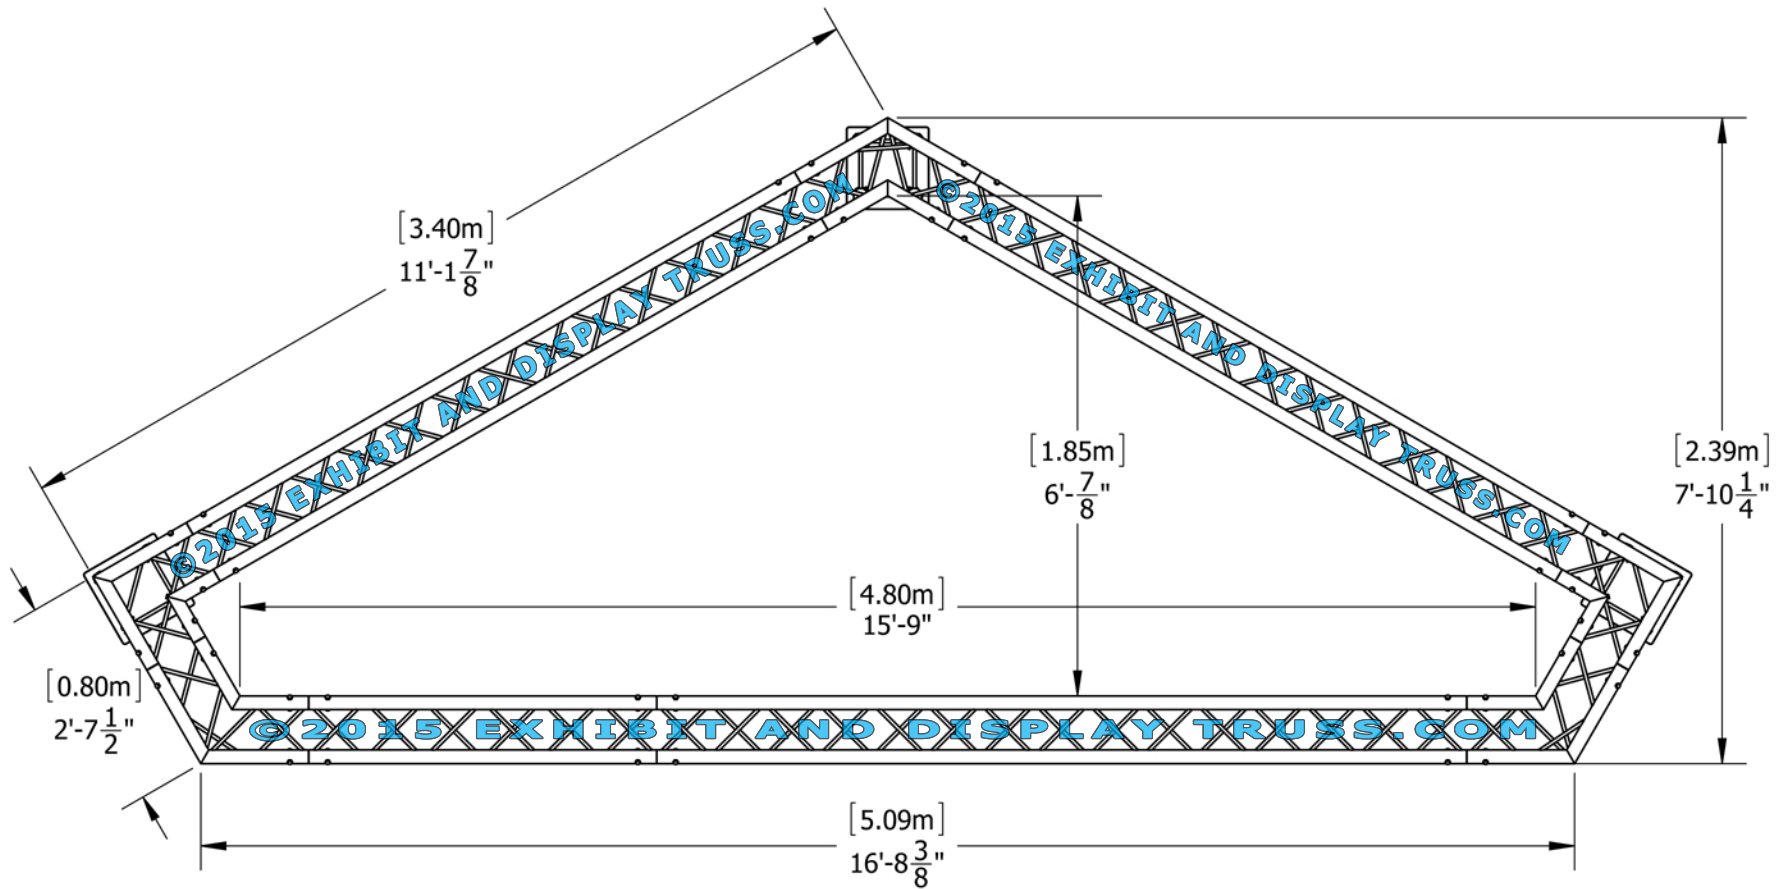

# KIT: B24-104

10" Wide Aluminum Truss. 2" Chords with 1/2" Webs

©2015 EXHIBIT AND DISPLAY TRUSS.COM

Top View  
Units: Feet & Inches  
[Meters]

Toll Free: 855-323-4866  
Email: [info@exhibitanddisplaytruss.com](mailto:info@exhibitanddisplaytruss.com)