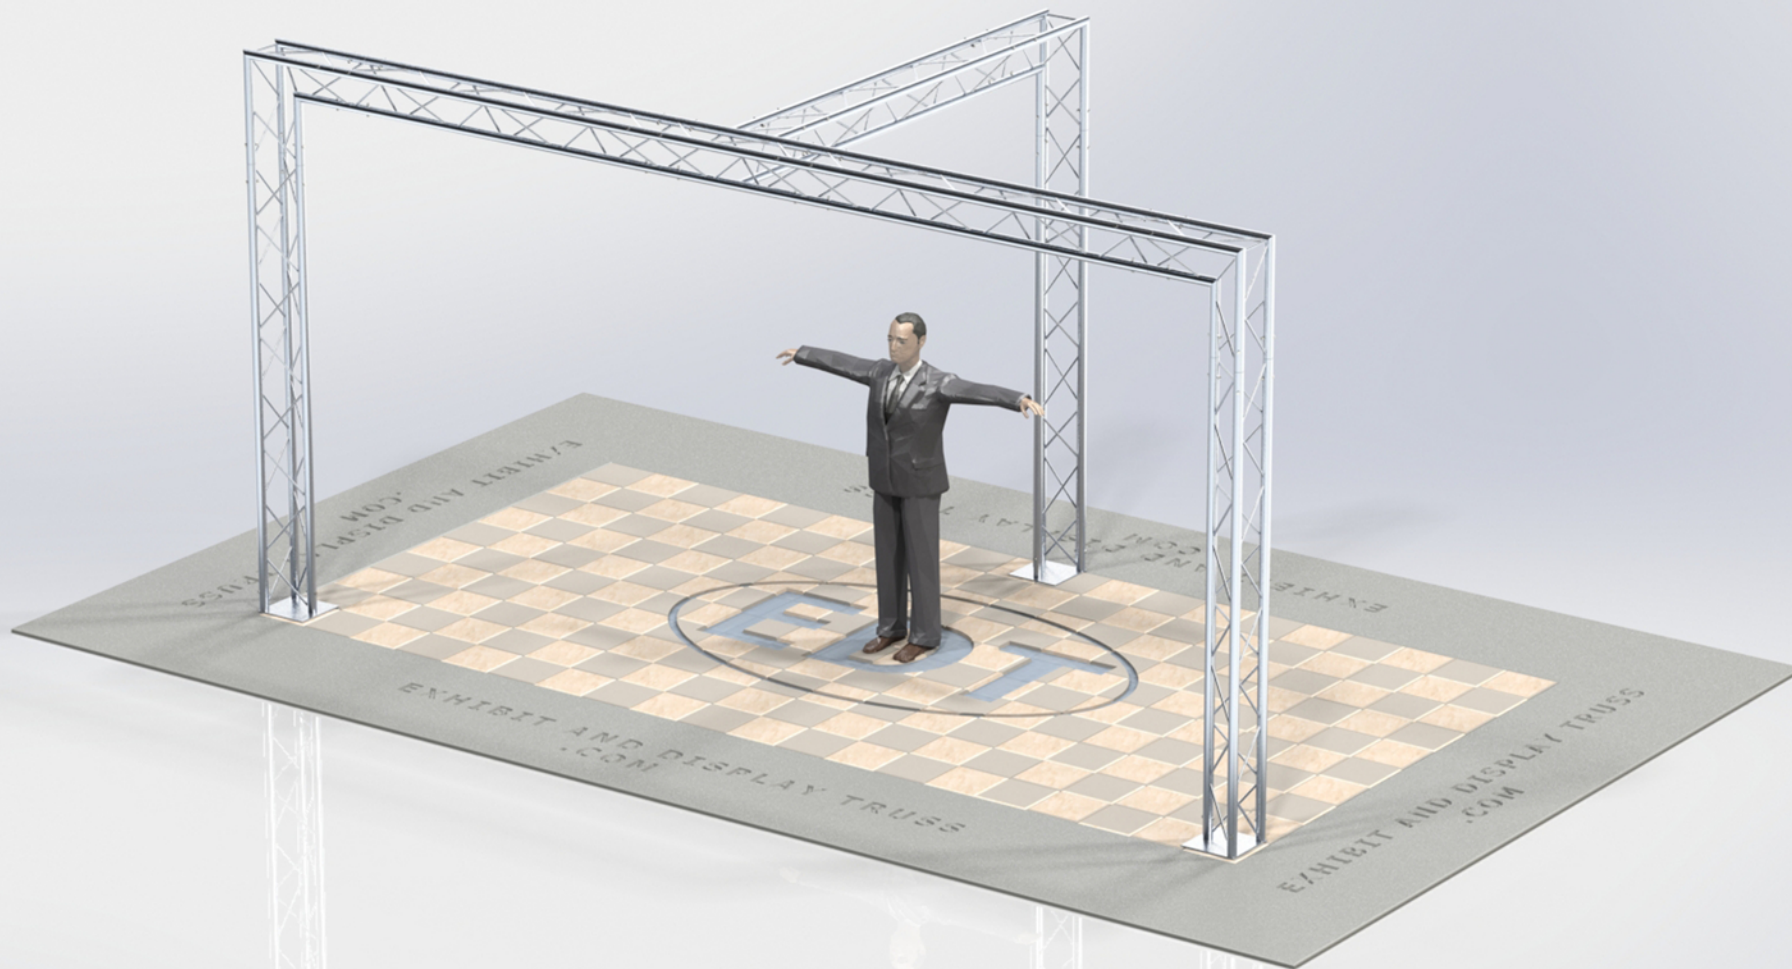

KIT: B23-123

12" Wide Aluminum Truss. 2" Chords with 1/2" Webs

©2015 EXHIBIT AND DISPLAY TRUSS.COM

Toll Free: 855-323-4866
Email: info@exhibitanddisplaytruss.com

ExhibitAndDisplayTruss.com