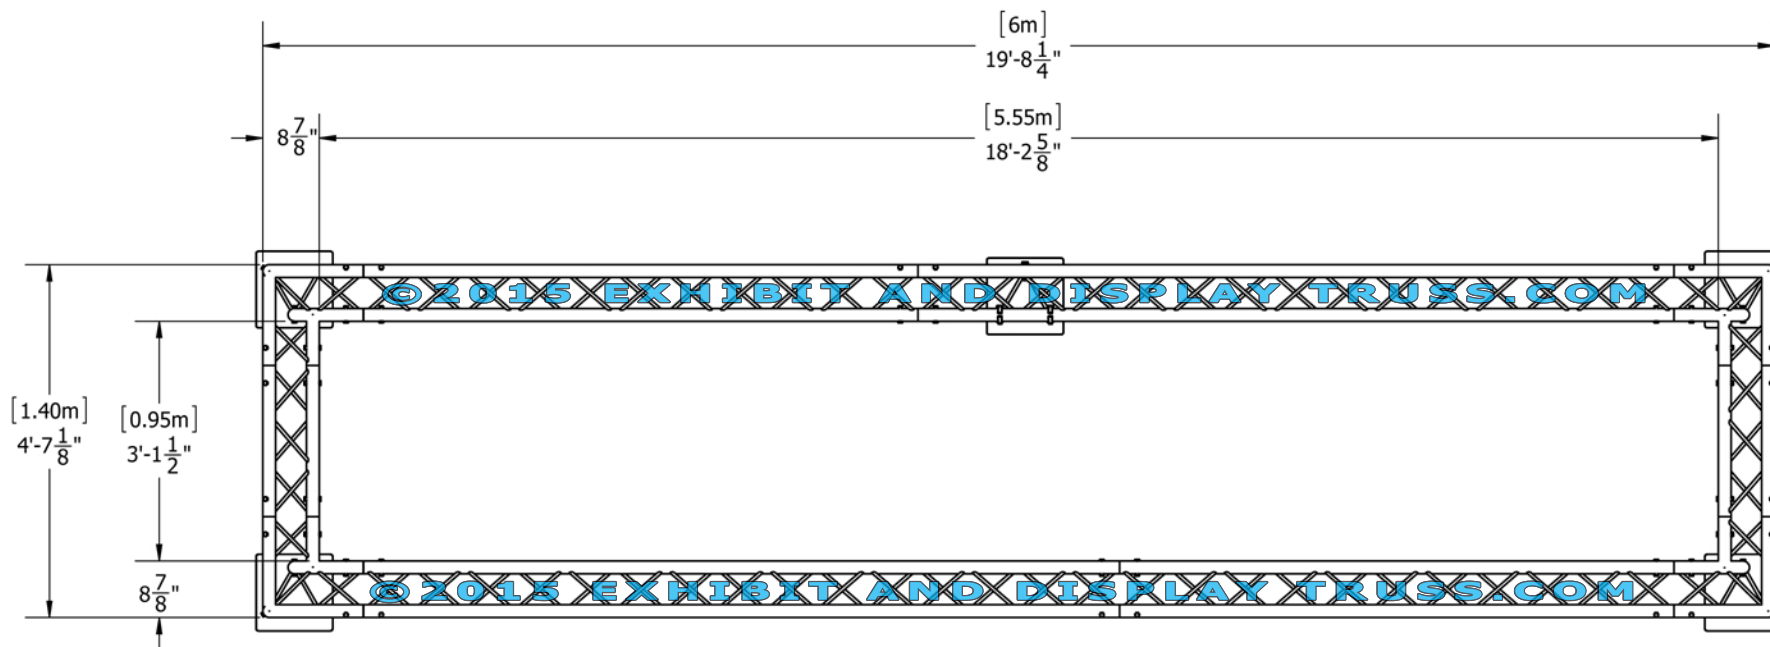

KIT: B23-103

10" Wide Aluminum Truss. 2" Chords with 1/2" Webs

©2015 EXHIBIT AND DISPLAY TRUSS.COM

Top View
Units: Feet & Inches
[Meters]