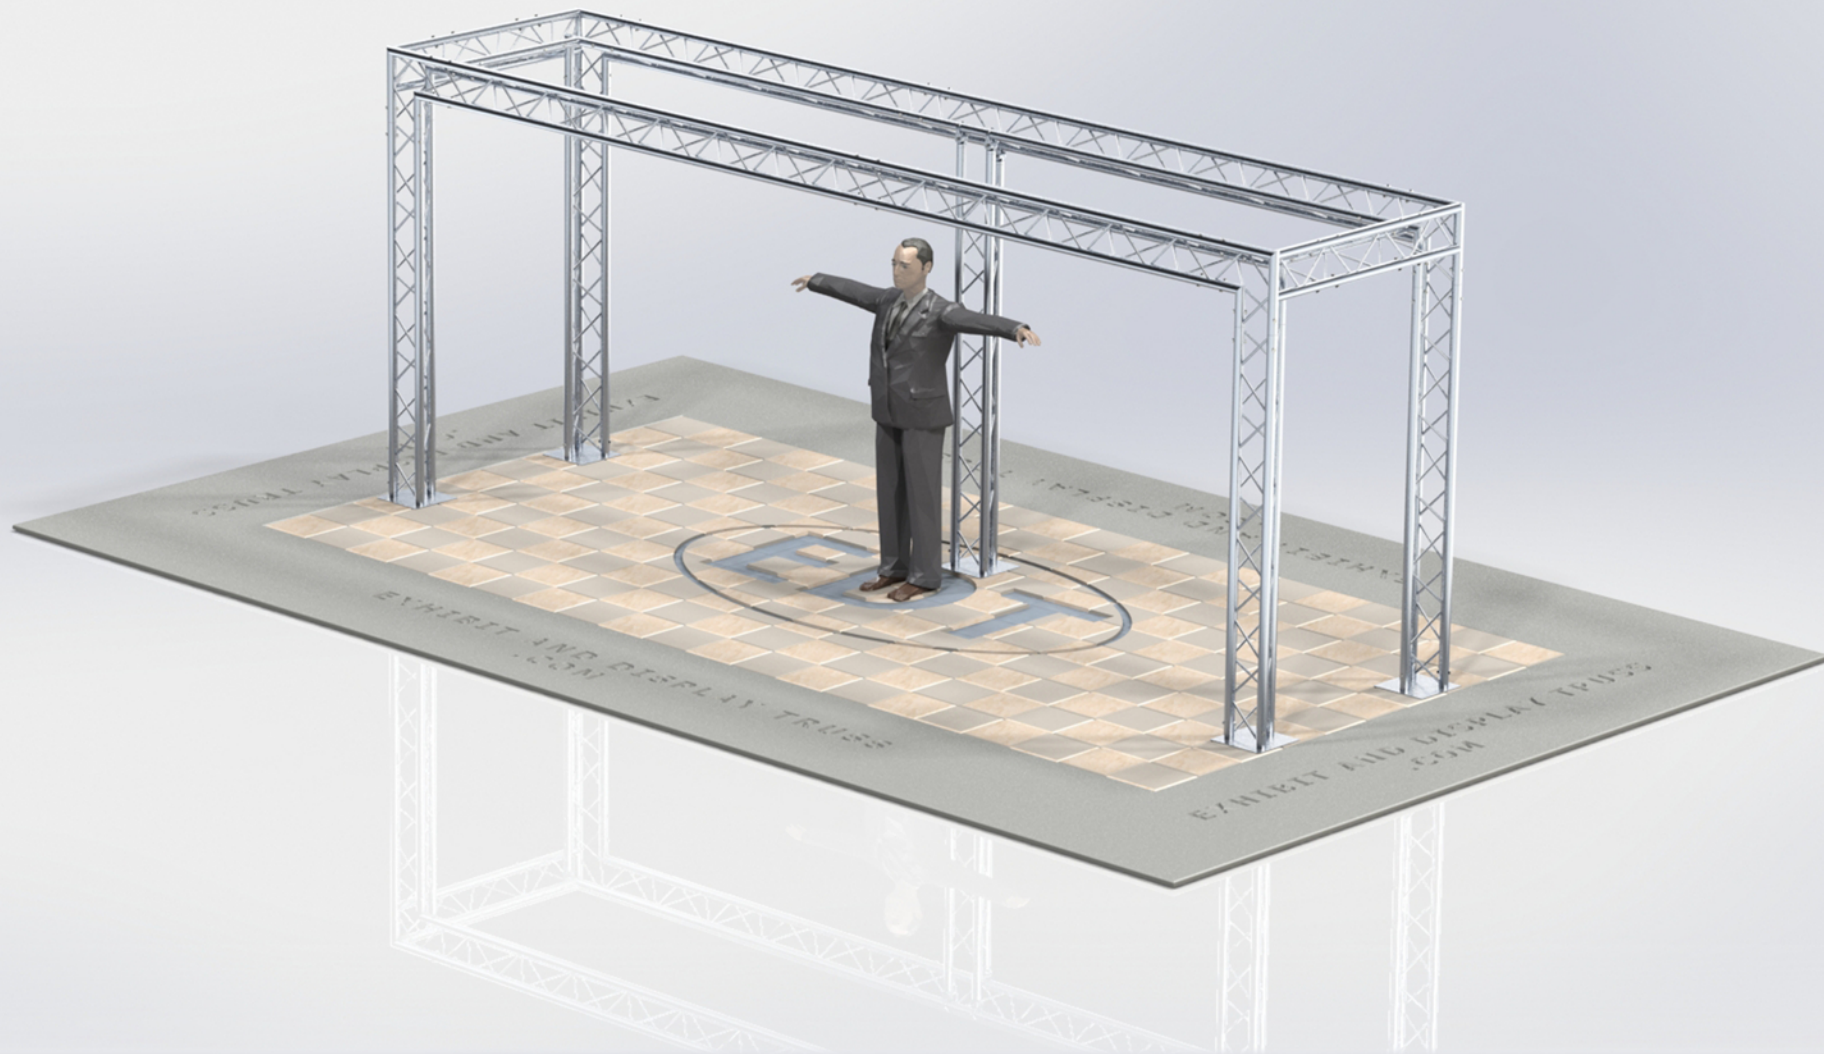

KIT: B23-103

10" Wide Aluminum Truss. 2" Chords with 1/2" Webs

©2015 EXHIBIT AND DISPLAY TRUSS.COM

Toll Free: 855-323-4866
Email: info@exhibitanddisplaytruss.com

ExhibitAndDisplayTruss.com