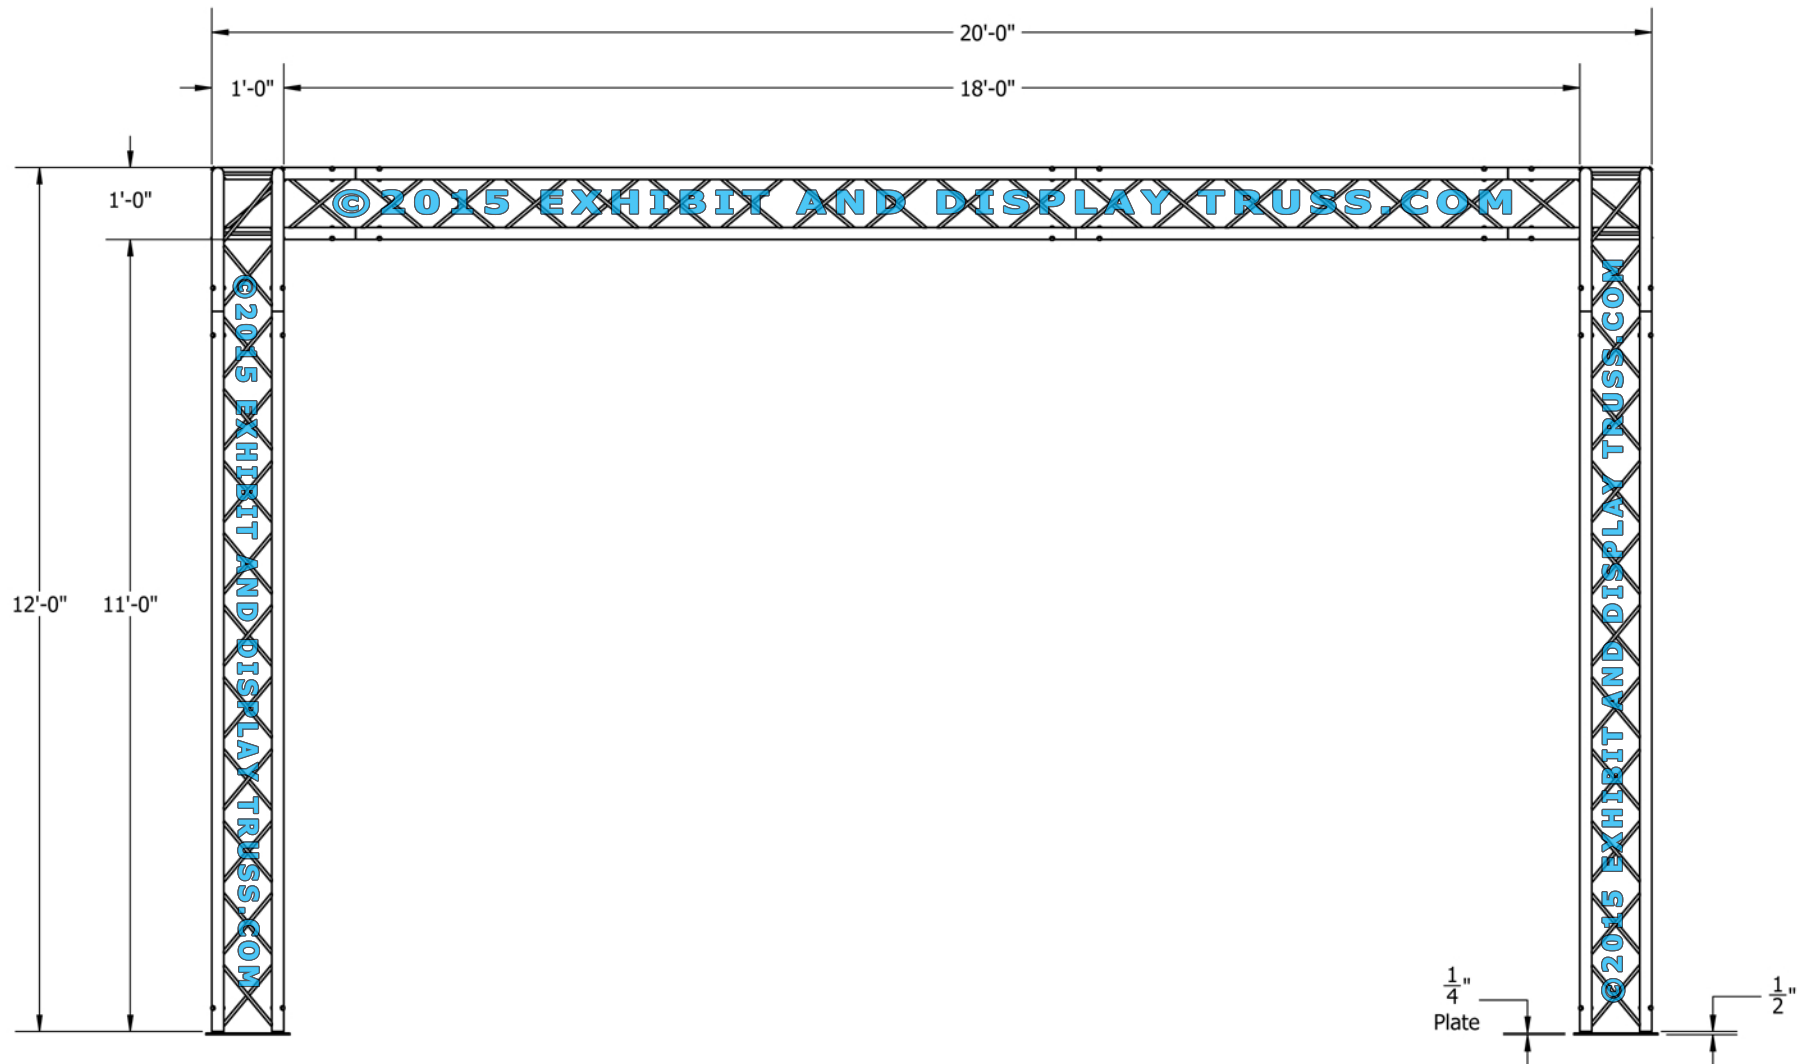

KIT: B22-124

12" Wide Aluminum Truss. 2" Chords with 1/2" Webs

©2015 EXHIBIT AND DISPLAY TRUSS.COM

FRONT VIEW
UNITS: FEET & INCHES

Toll Free: 855-323-4866
Email: info@exhibitanddisplaytruss.com

ExhibitAndDisplayTruss.com