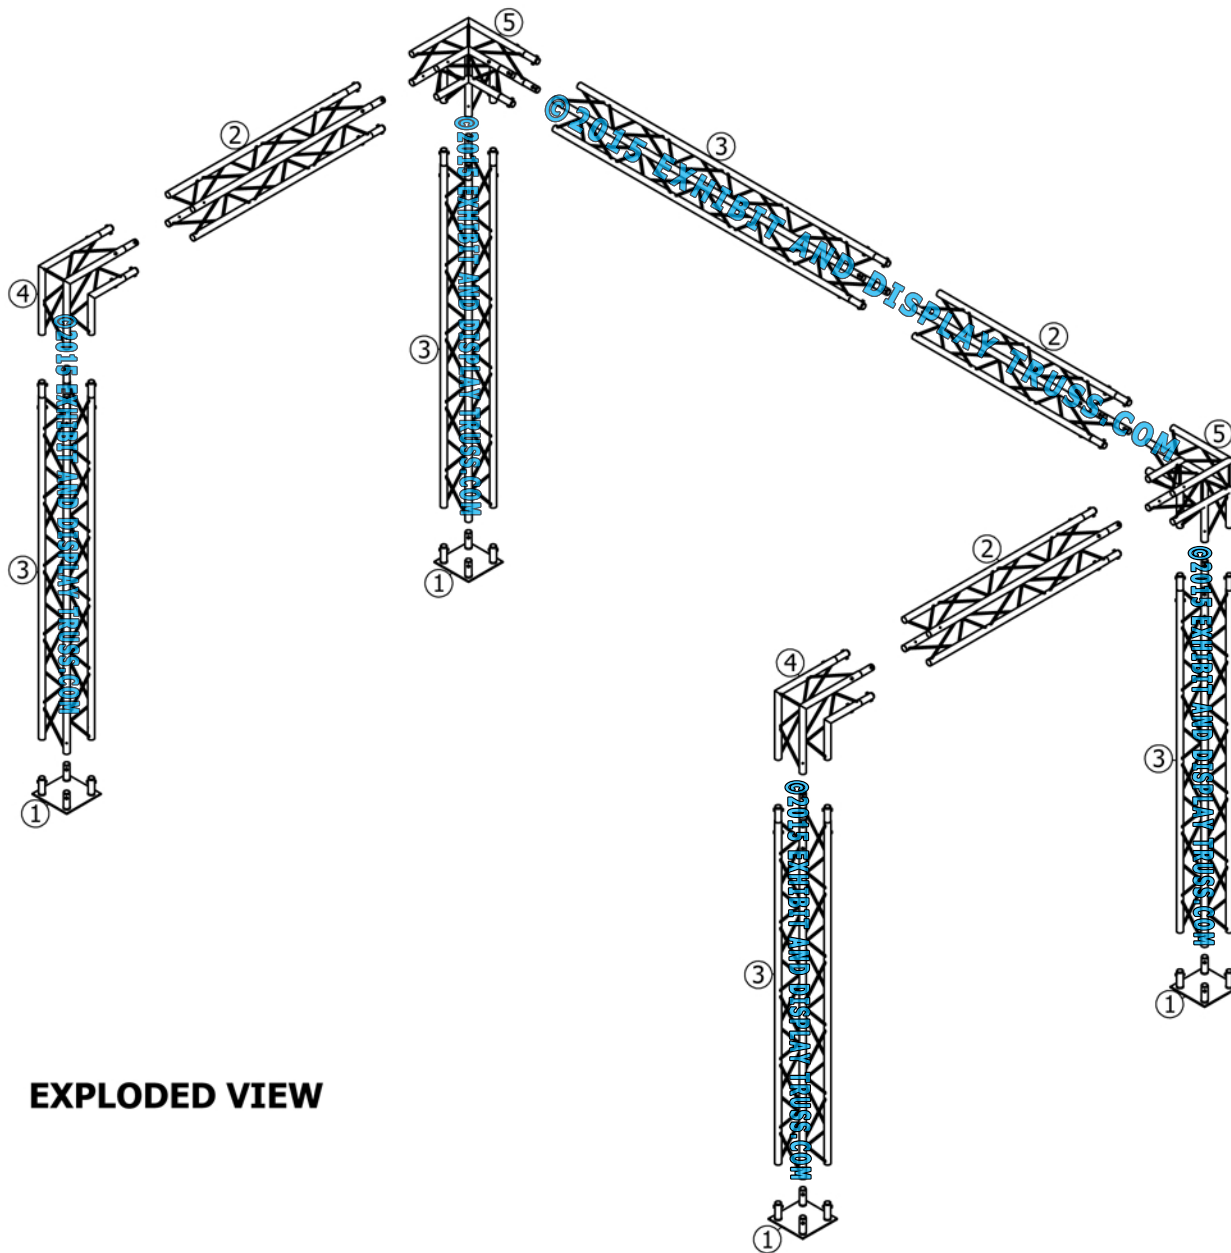

# KIT: B22-124

12" Wide Aluminum Truss. 2" Chords with 1/2" Webs

©2015 EXHIBIT AND DISPLAY TRUSS.COM

**EXPLODED VIEW**

ITEM NO.	PART NUMBER	DESCRIPTION	QTY.
①	EDT12-BP4	Box Base Plate	4
②	EDT12-B6	6'-0" Box Truss	3
③	EDT12-B10	10'-0" Box Truss	5
④	EDT12-B2W90	2 Way 90° Junction	2
⑤	EDT12-B3W90	3 Way 90° Junction	2