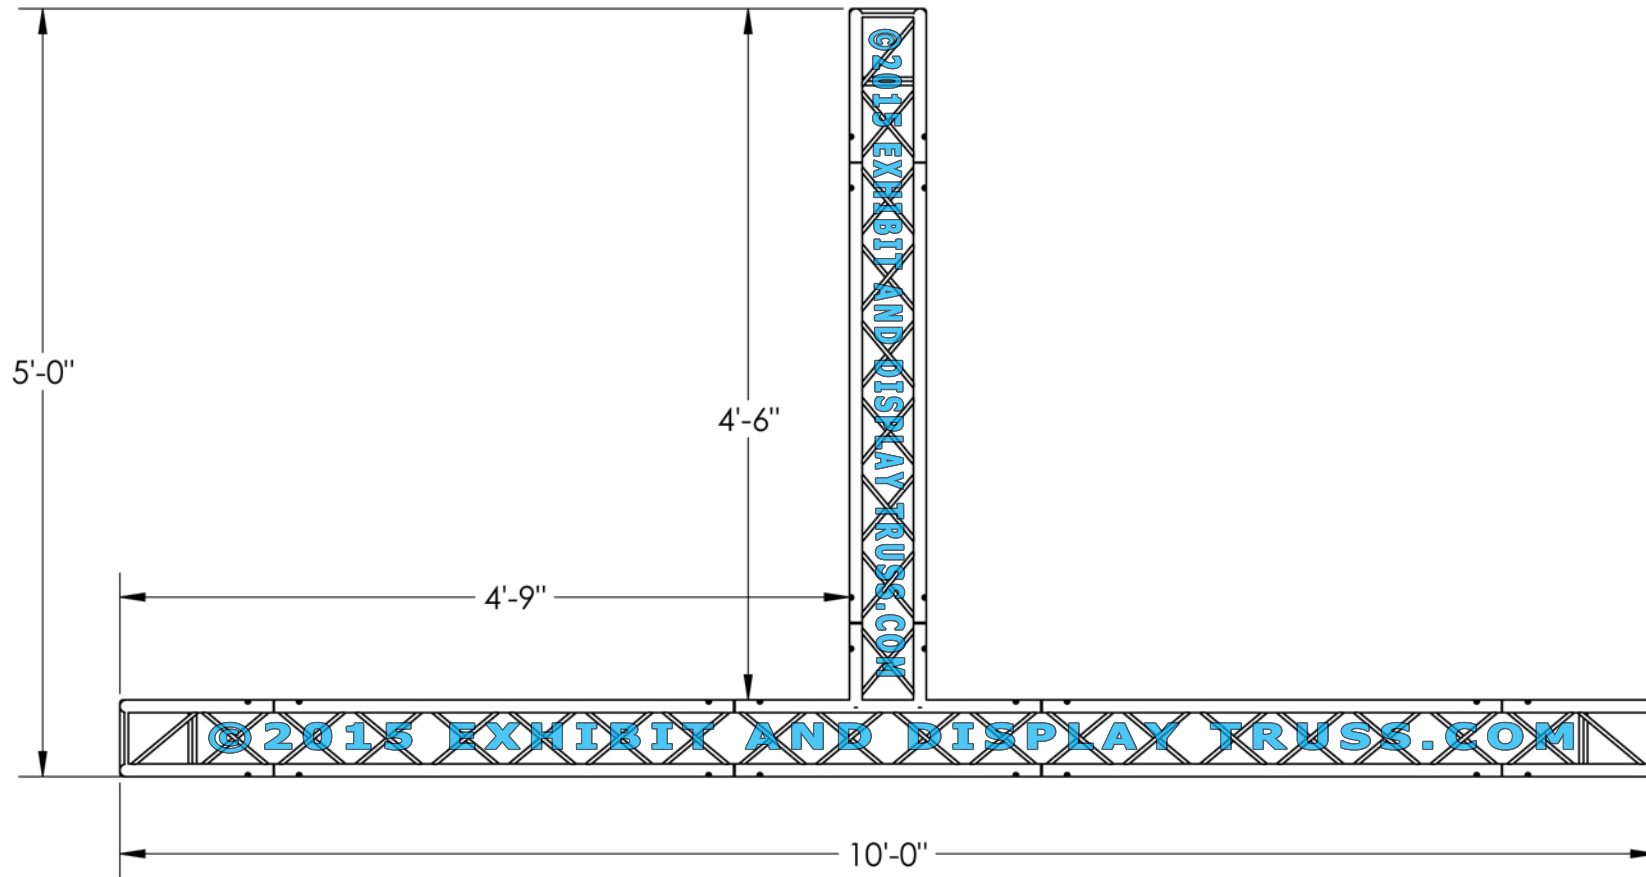

KIT: A26-64

6" Profile Aluminum Truss. 1" Chords with 5/16" Webs

©2015 EXHIBIT AND DISPLAY TRUSS.COM

TOP VIEW
UNITS: FEET & INCHES