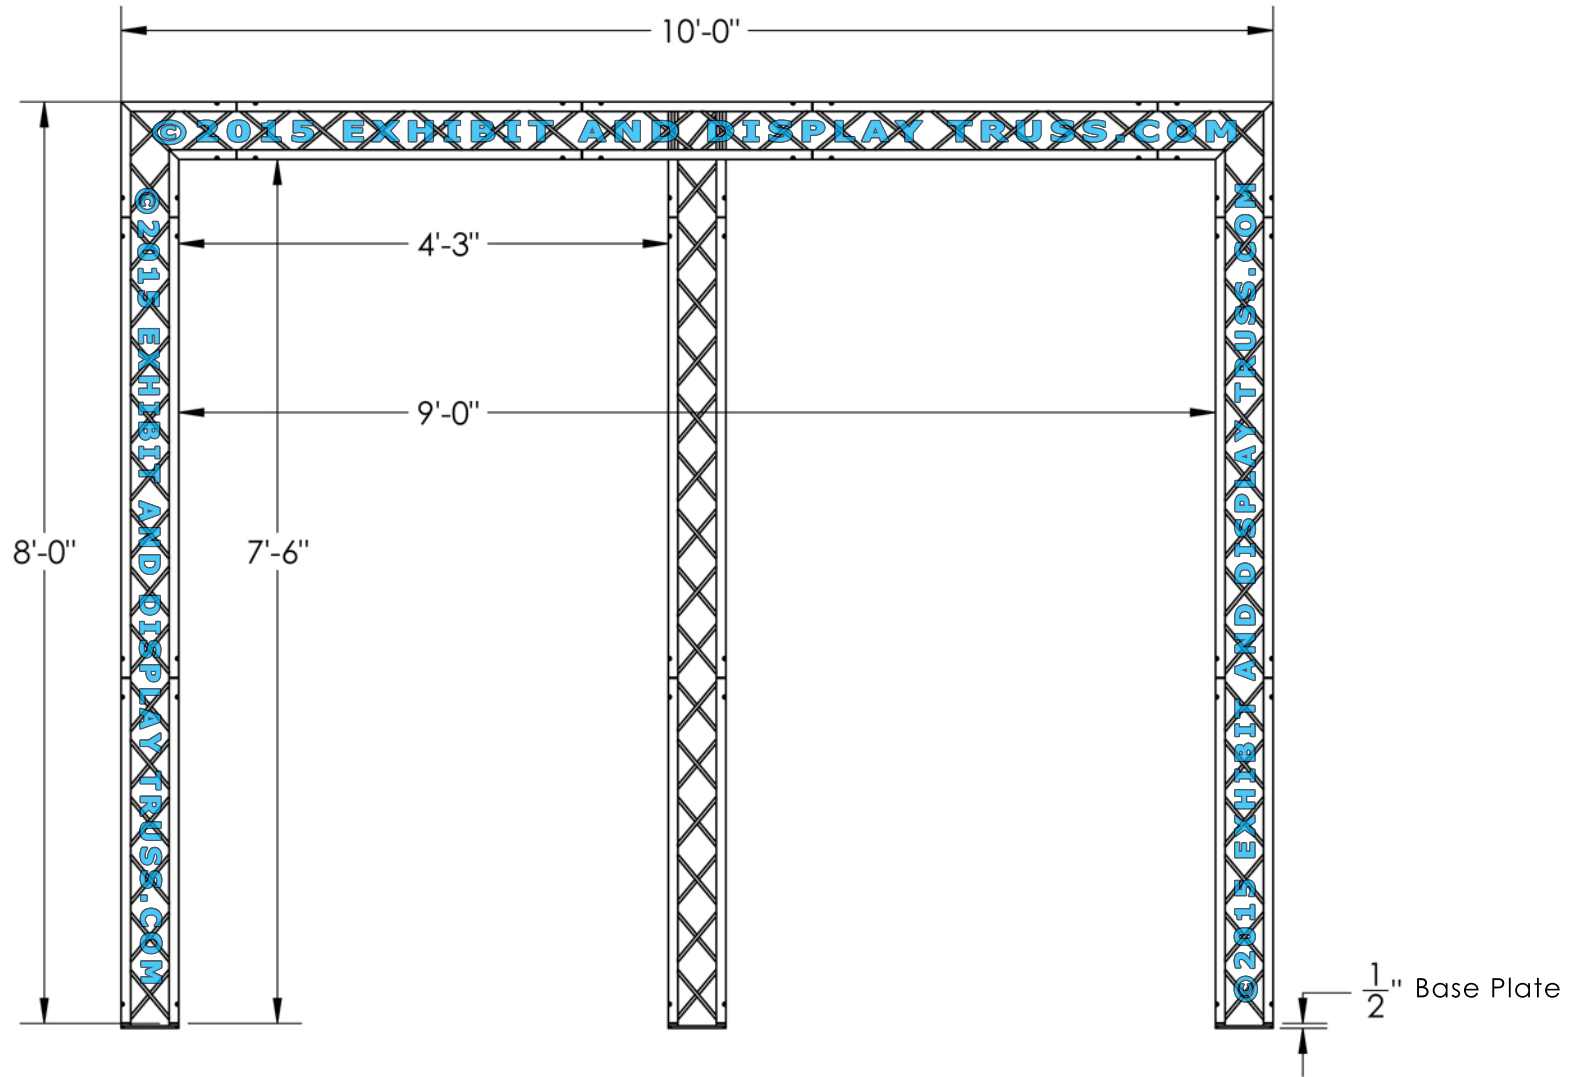

# KIT: A26-64

6" Profile Aluminum Truss. 1" Chords with 5/16" Webs

©2015 EXHIBIT AND DISPLAY TRUSS.COM

FRONT VIEW  
UNITS: FEET & INCHES