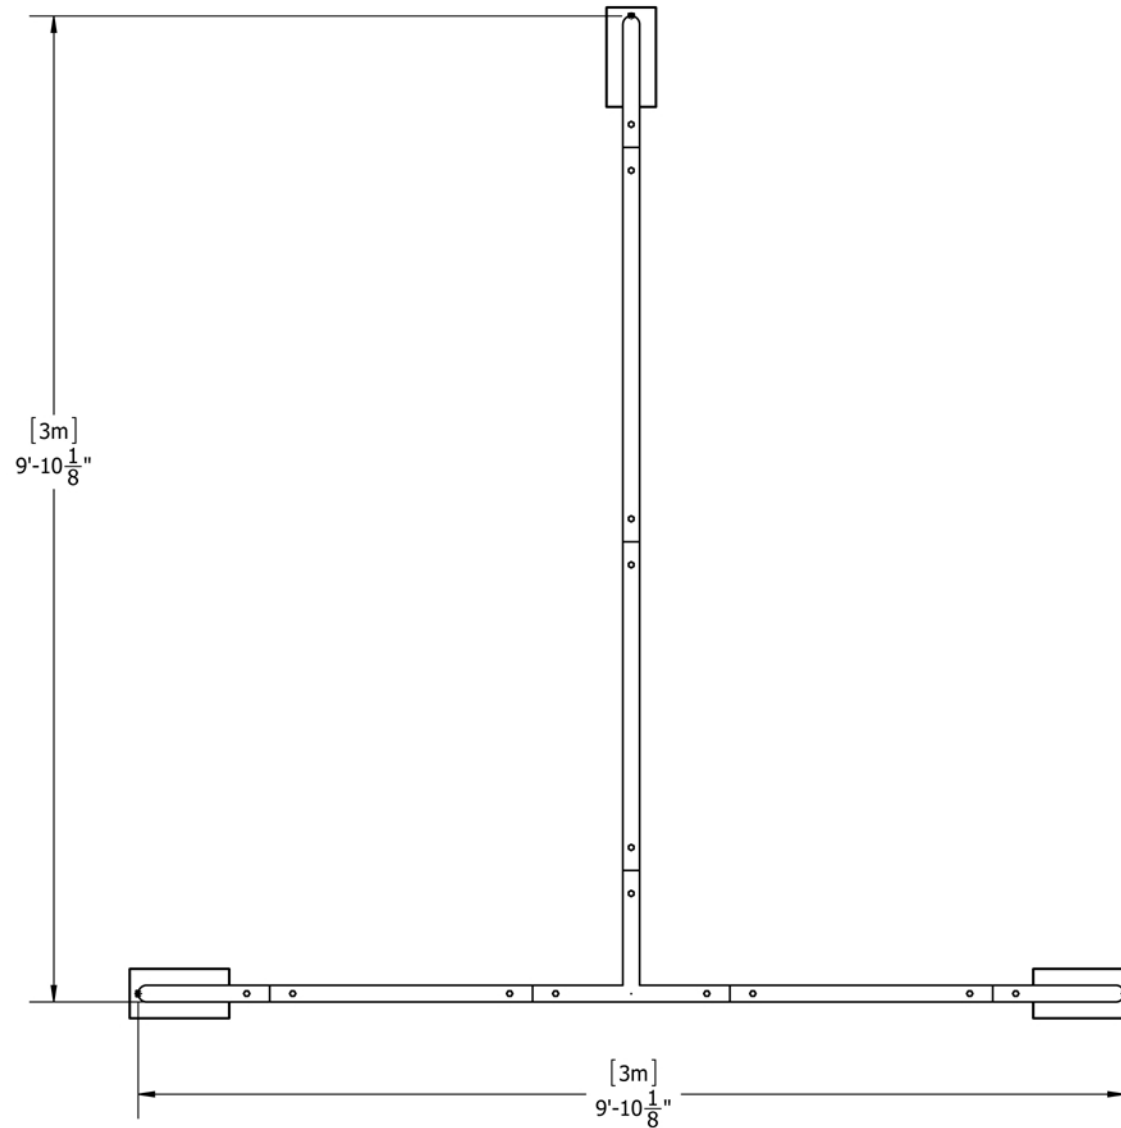

KIT: A26-102

10" Wide Aluminum Truss. 2" Chords with 1/2" Webs

©2015 EXHIBIT AND DISPLAY TRUSS.COM

Top View
Units: Feet & Inches
[Meters]