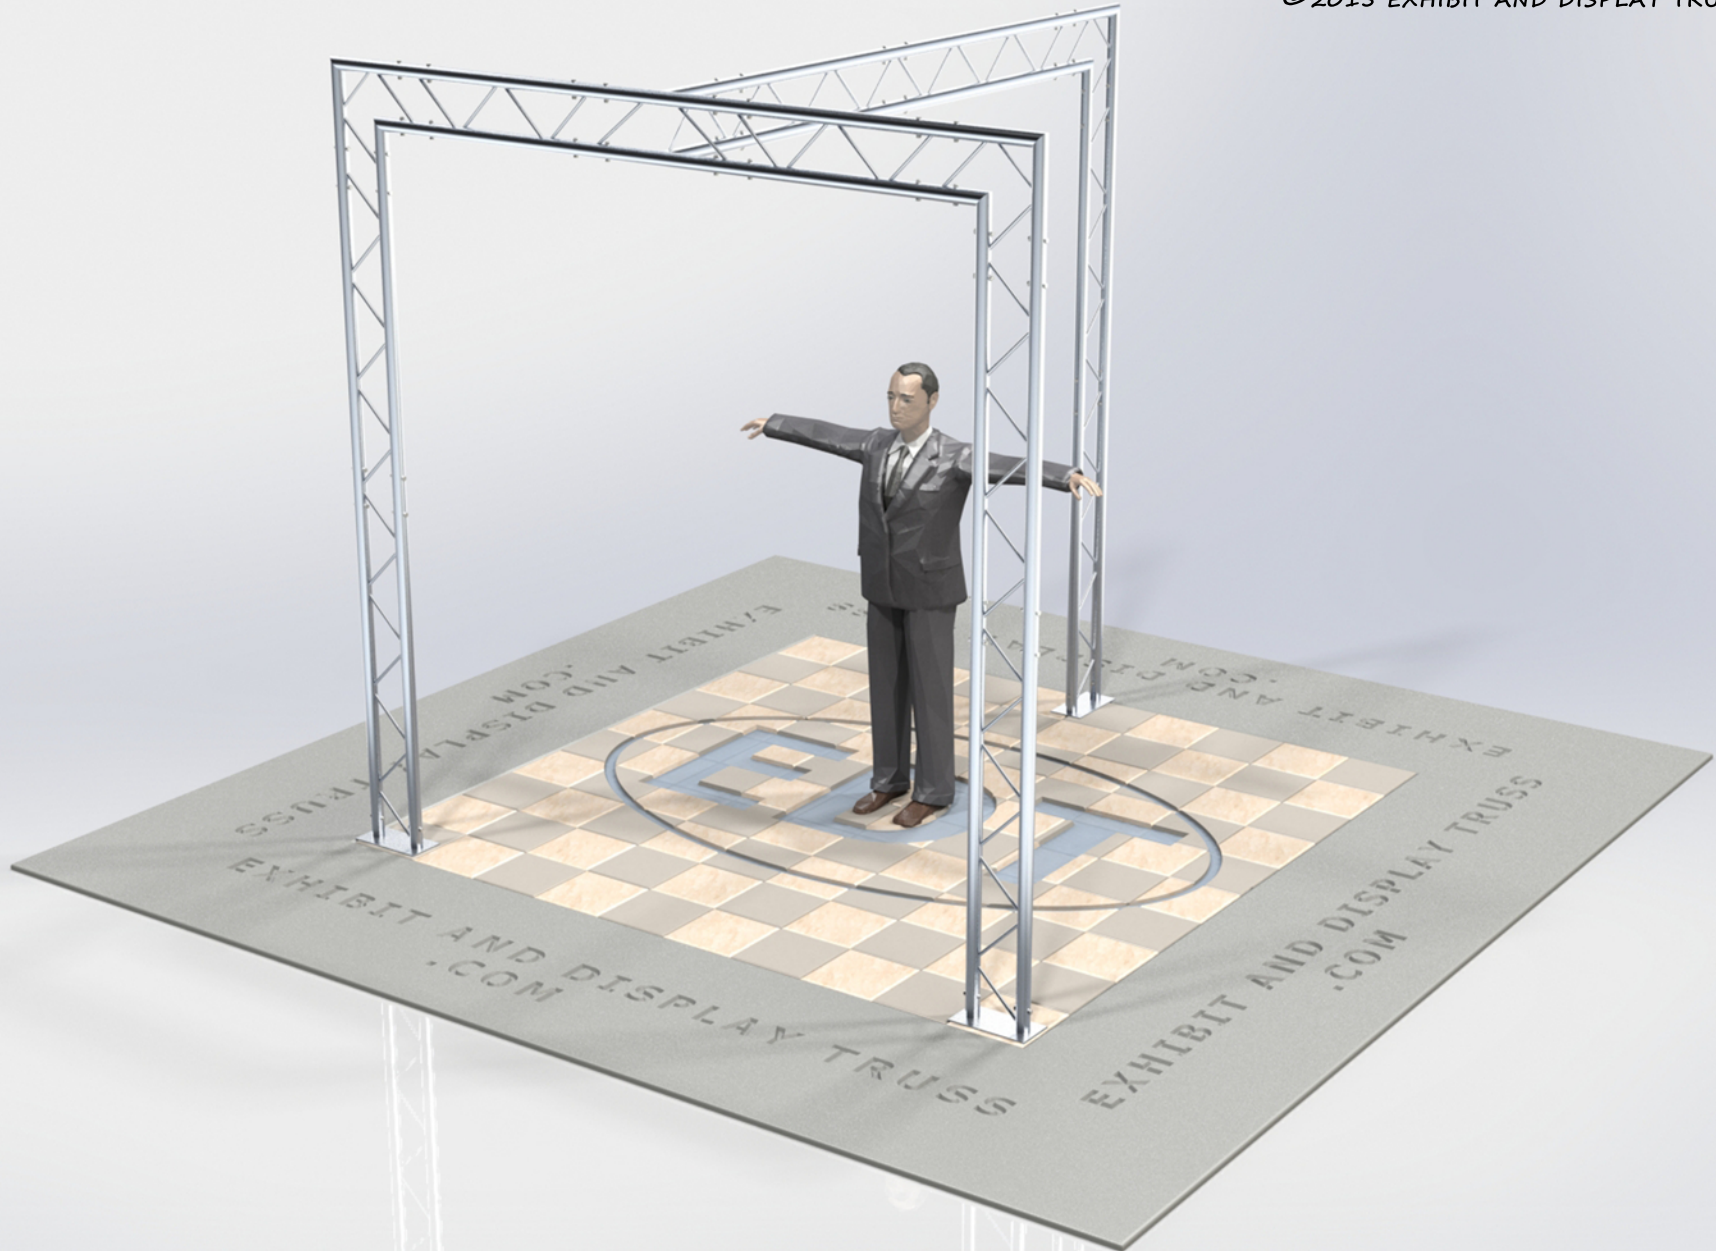

KIT: A26-102

10" Wide Aluminum Truss. 2" Chords with 1/2" Webs

©2015 EXHIBIT AND DISPLAY TRUSS.COM

Toll Free: 855-323-4866
Email: info@exhibitanddisplaytruss.com

ExhibitAndDisplayTruss.com