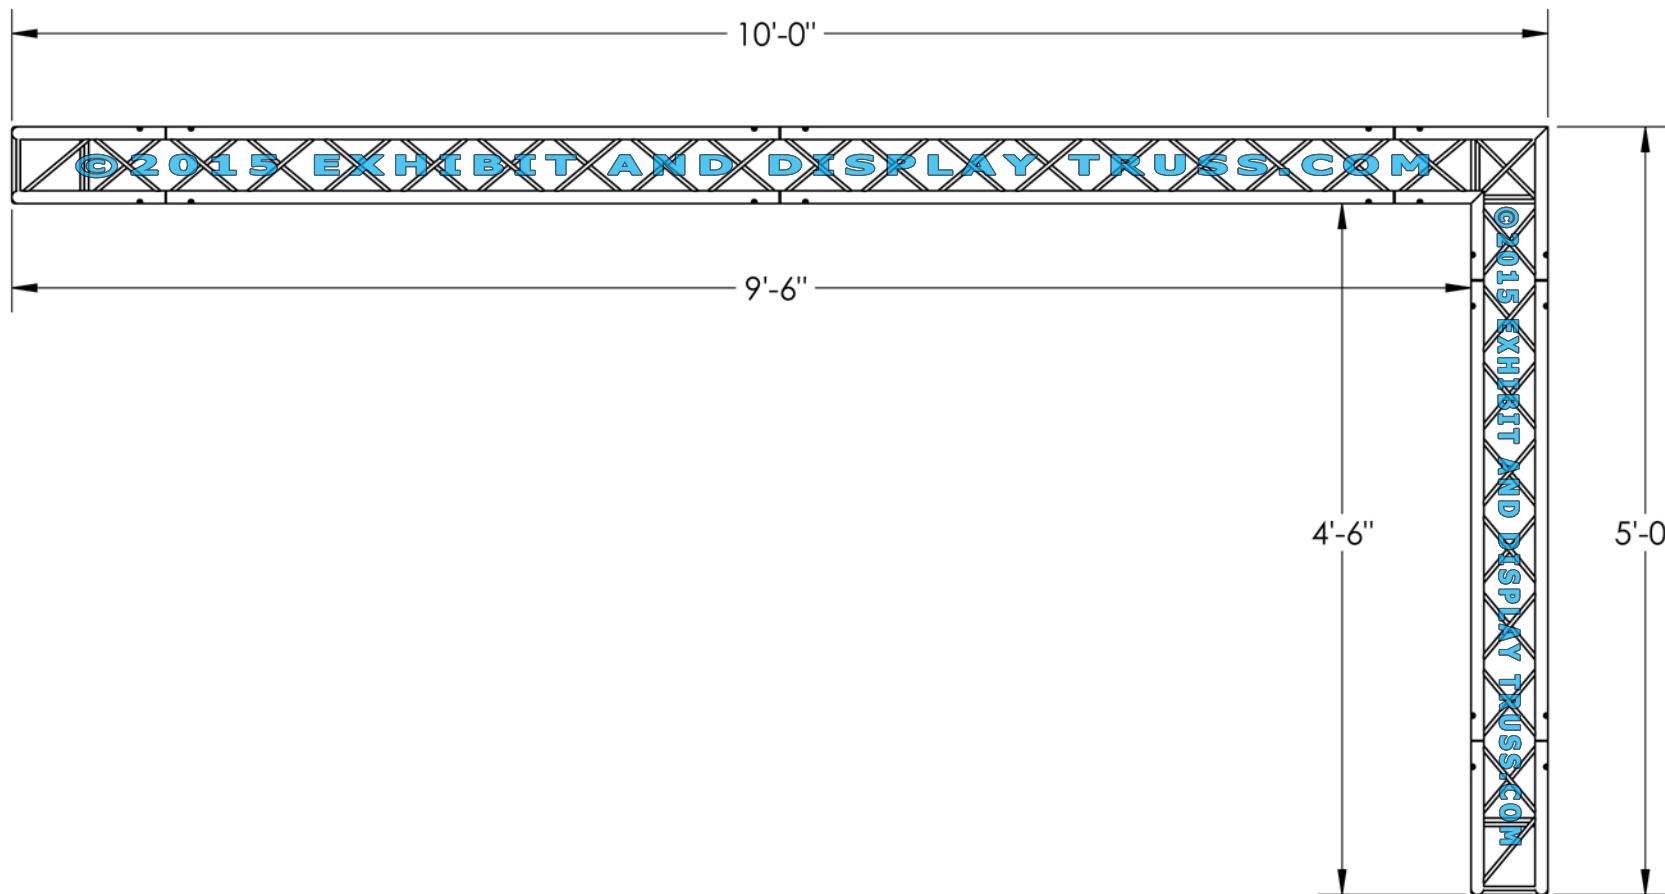

KIT: A25-64

6" Profile Aluminum Truss. 1" Chords with 5/16" Webs

©2015 EXHIBIT AND DISPLAY TRUSS.COM

TOP VIEW
UNITS: FEET & INCHES