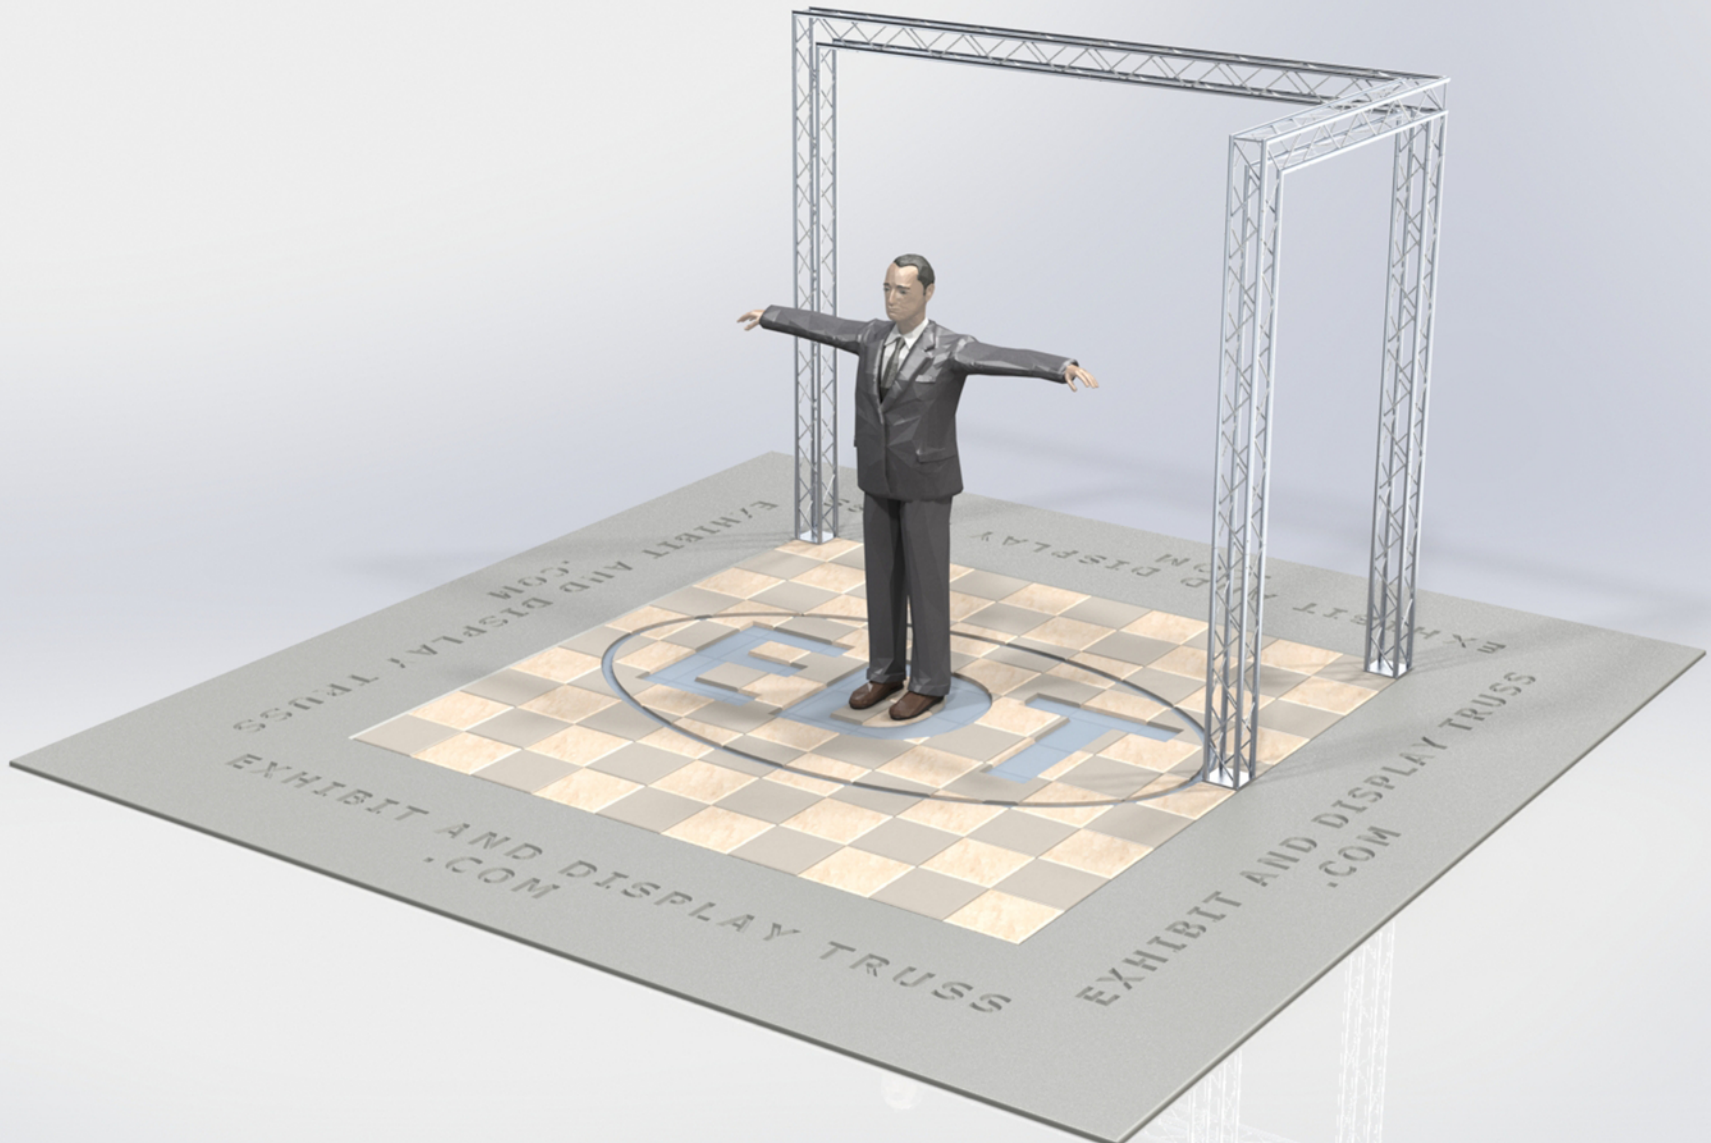

KIT: A25-64

6" Profile Aluminum Truss. 1" Chords with 5/16" Webs

©2015 EXHIBIT AND DISPLAY TRUSS.COM

Toll Free: 855-323-4866
Email: info@exhibitanddisplaytruss.com

ExhibitAndDisplayTruss.com