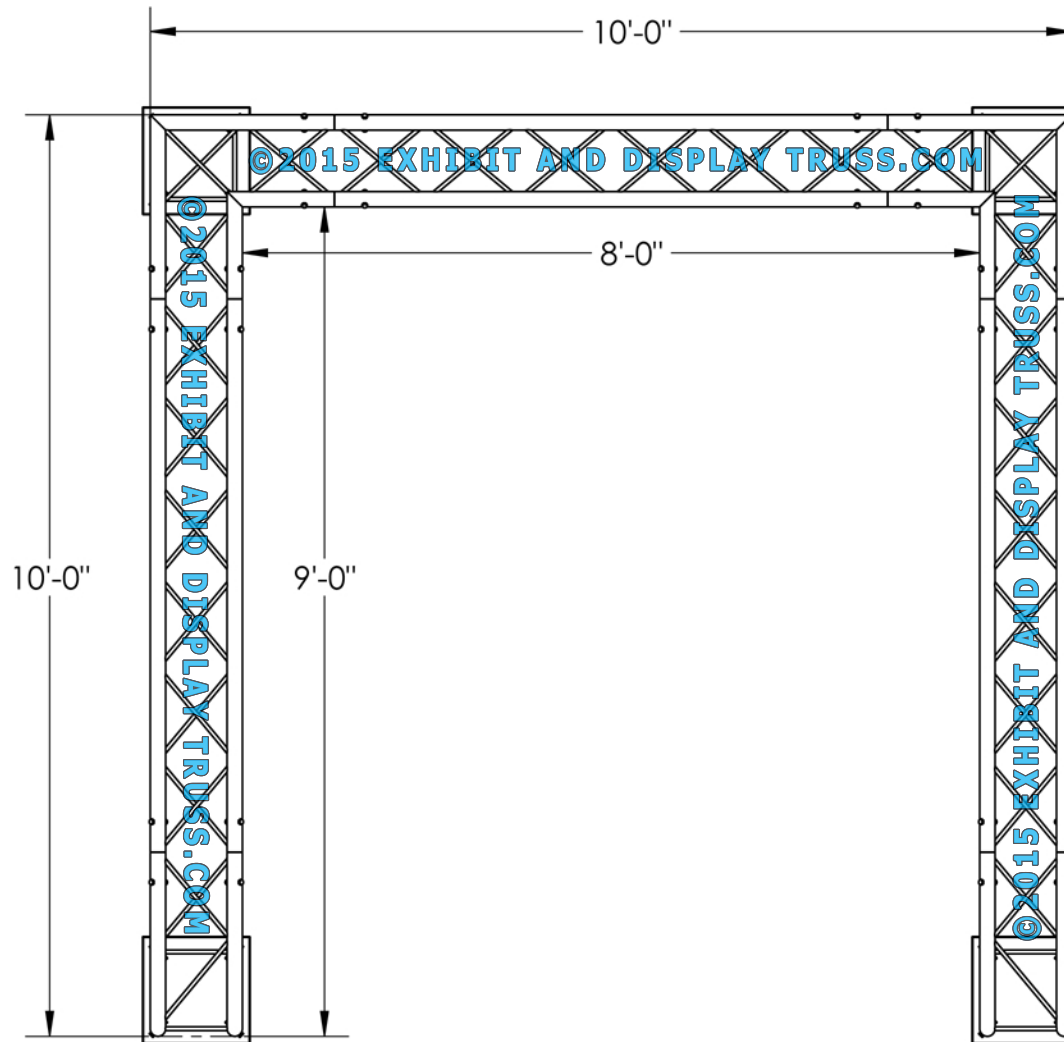

KIT: A22-124

12" Wide Aluminum Truss. 2" Chords with 1/2" Webs

©2015 EXHIBIT AND DISPLAY TRUSS.COM

TOP VIEW
UNITS: FEET & INCHES