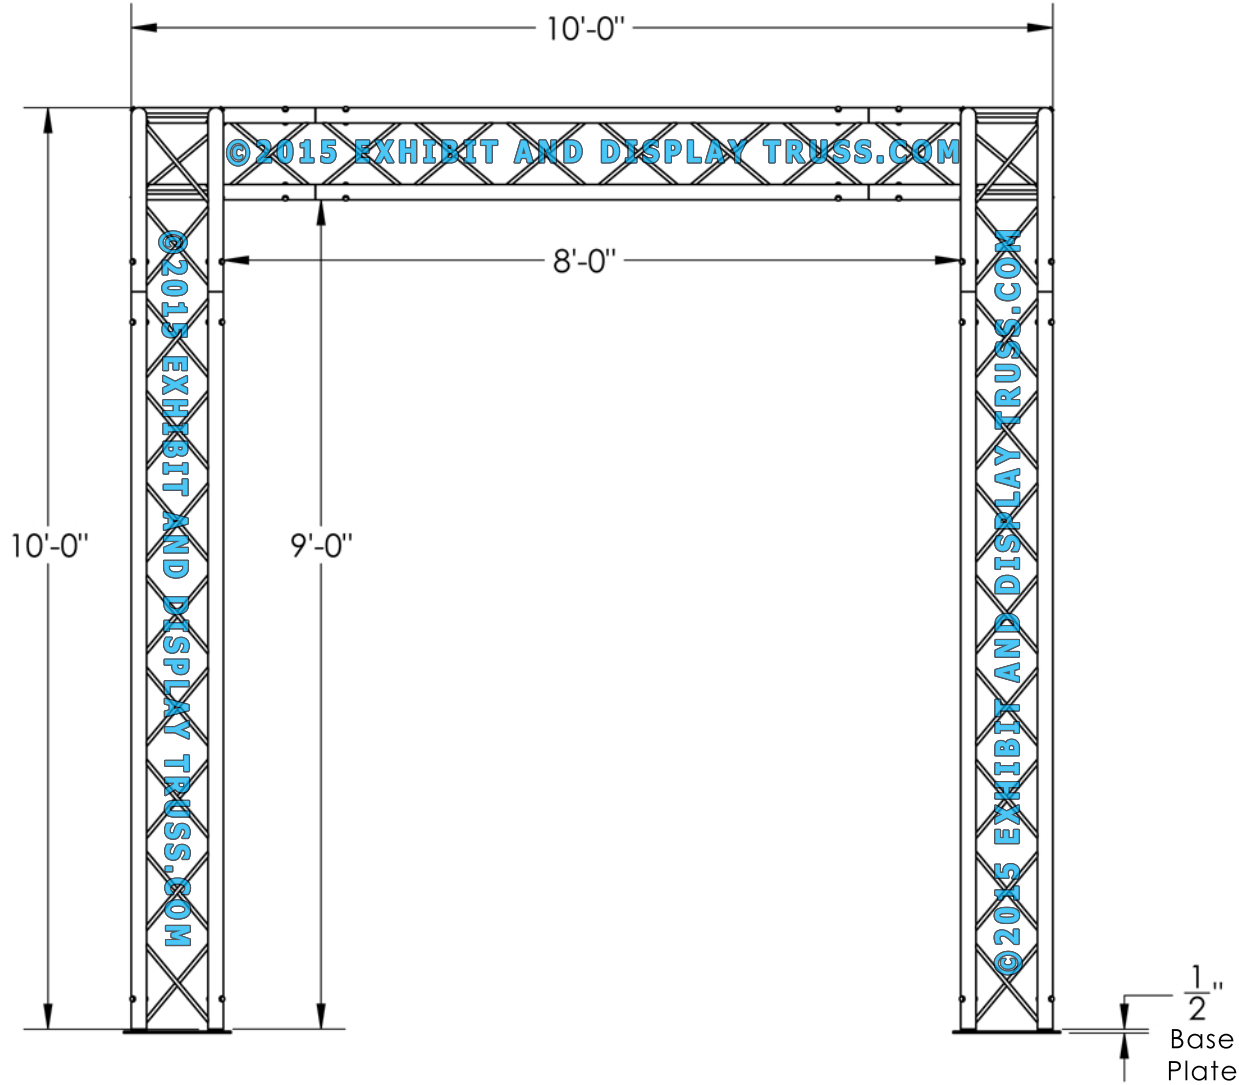

KIT: A22-124

12" Wide Aluminum Truss. 2" Chords with 1/2" Webs

©2015 EXHIBIT AND DISPLAY TRUSS.COM

FRONT VIEW
UNITS: FEET & INCHES