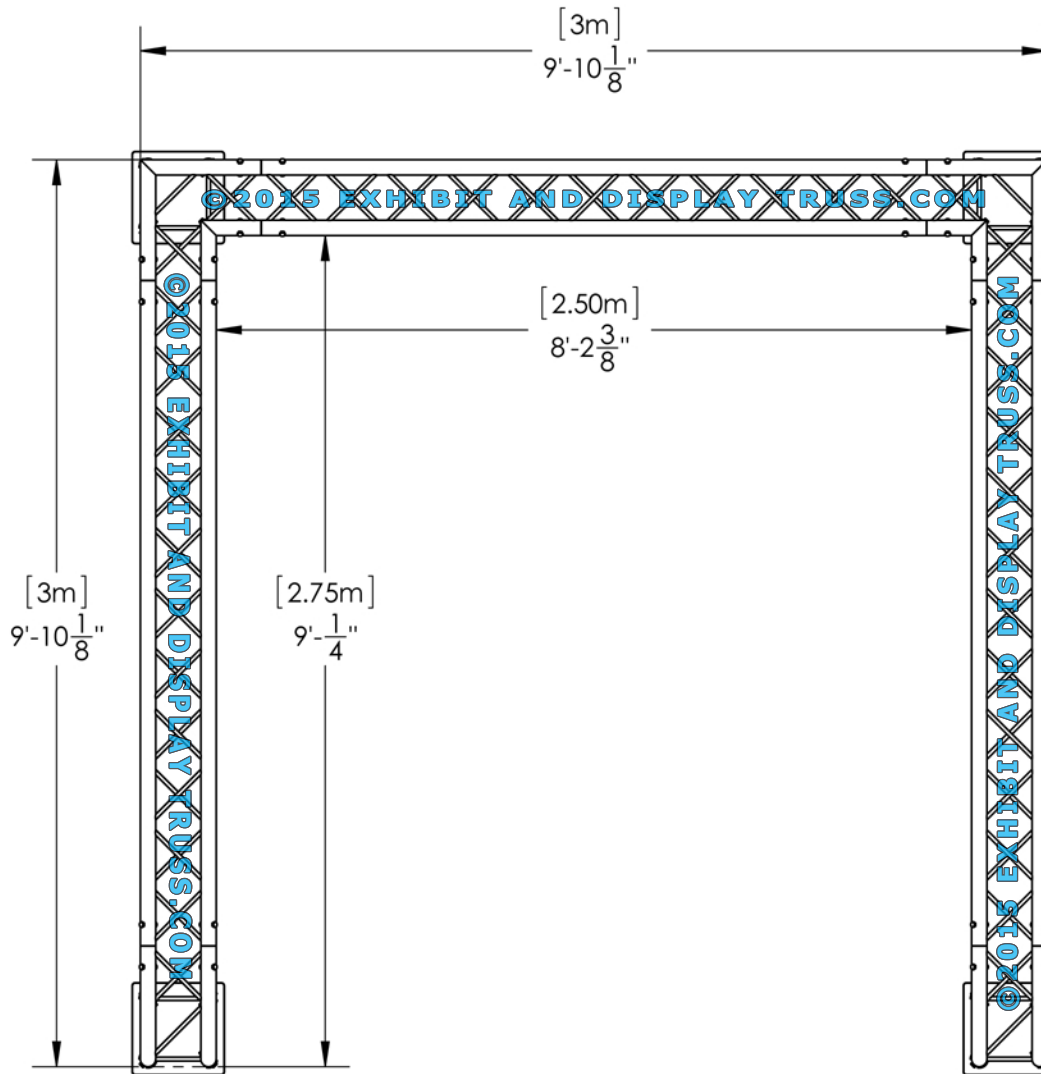

KIT: A22-104

10" Wide Aluminum Truss. 2" Chords with 1/2" Webs

©2015 EXHIBIT AND DISPLAY TRUSS.COM

Top View
Units: Feet & Inches
Metres