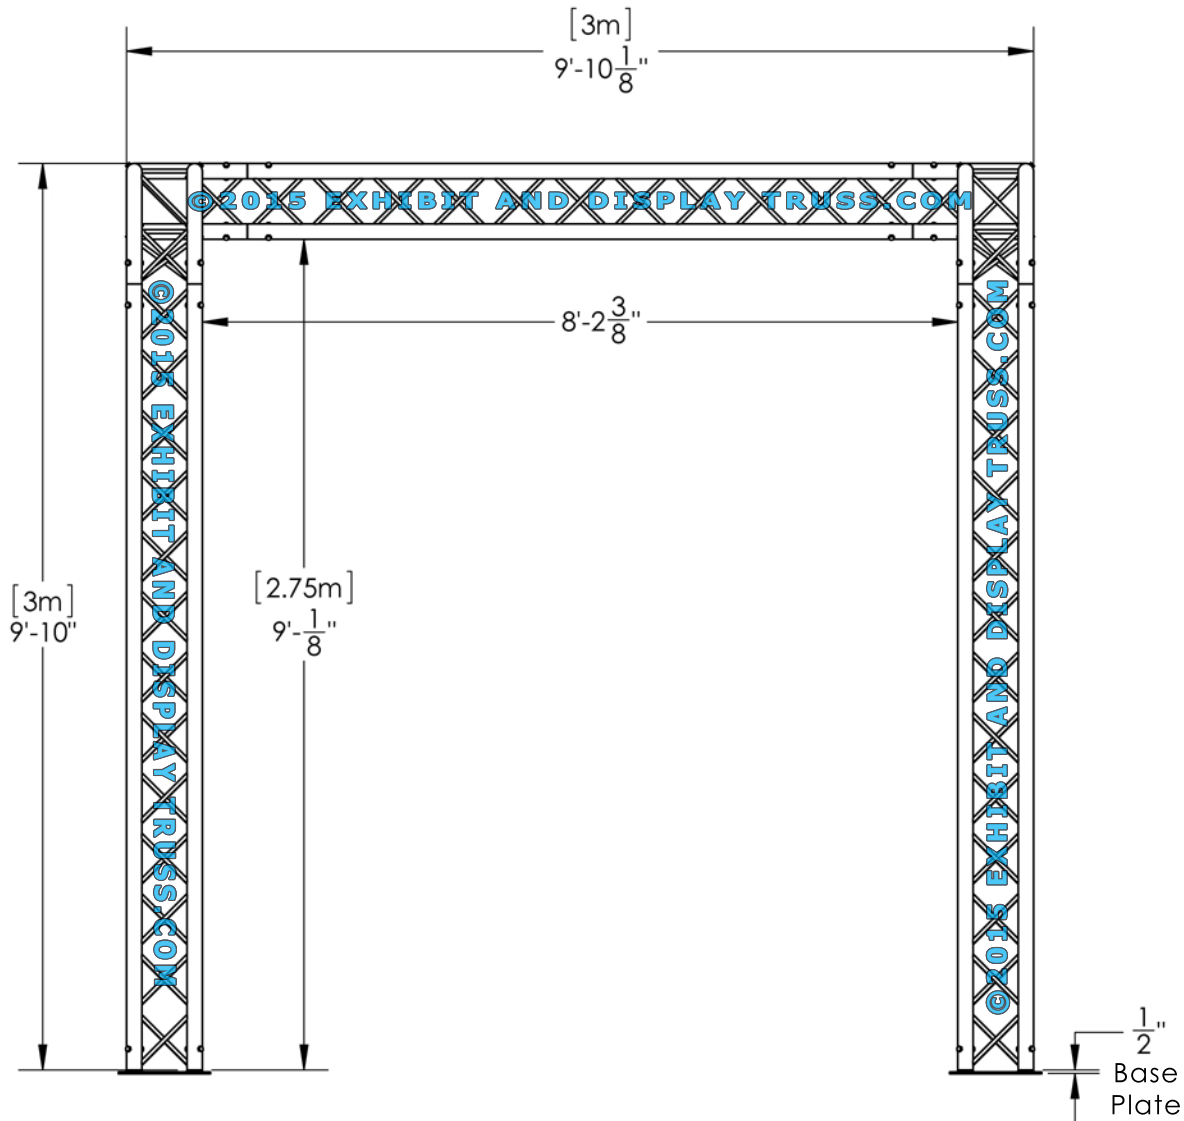

# KIT: A22-104

10" Wide Aluminum Truss. 2" Chords with 1/2" Webs

©2015 EXHIBIT AND DISPLAY TRUSS.COM

Front View  
Units: Feet & Inches  
Metres