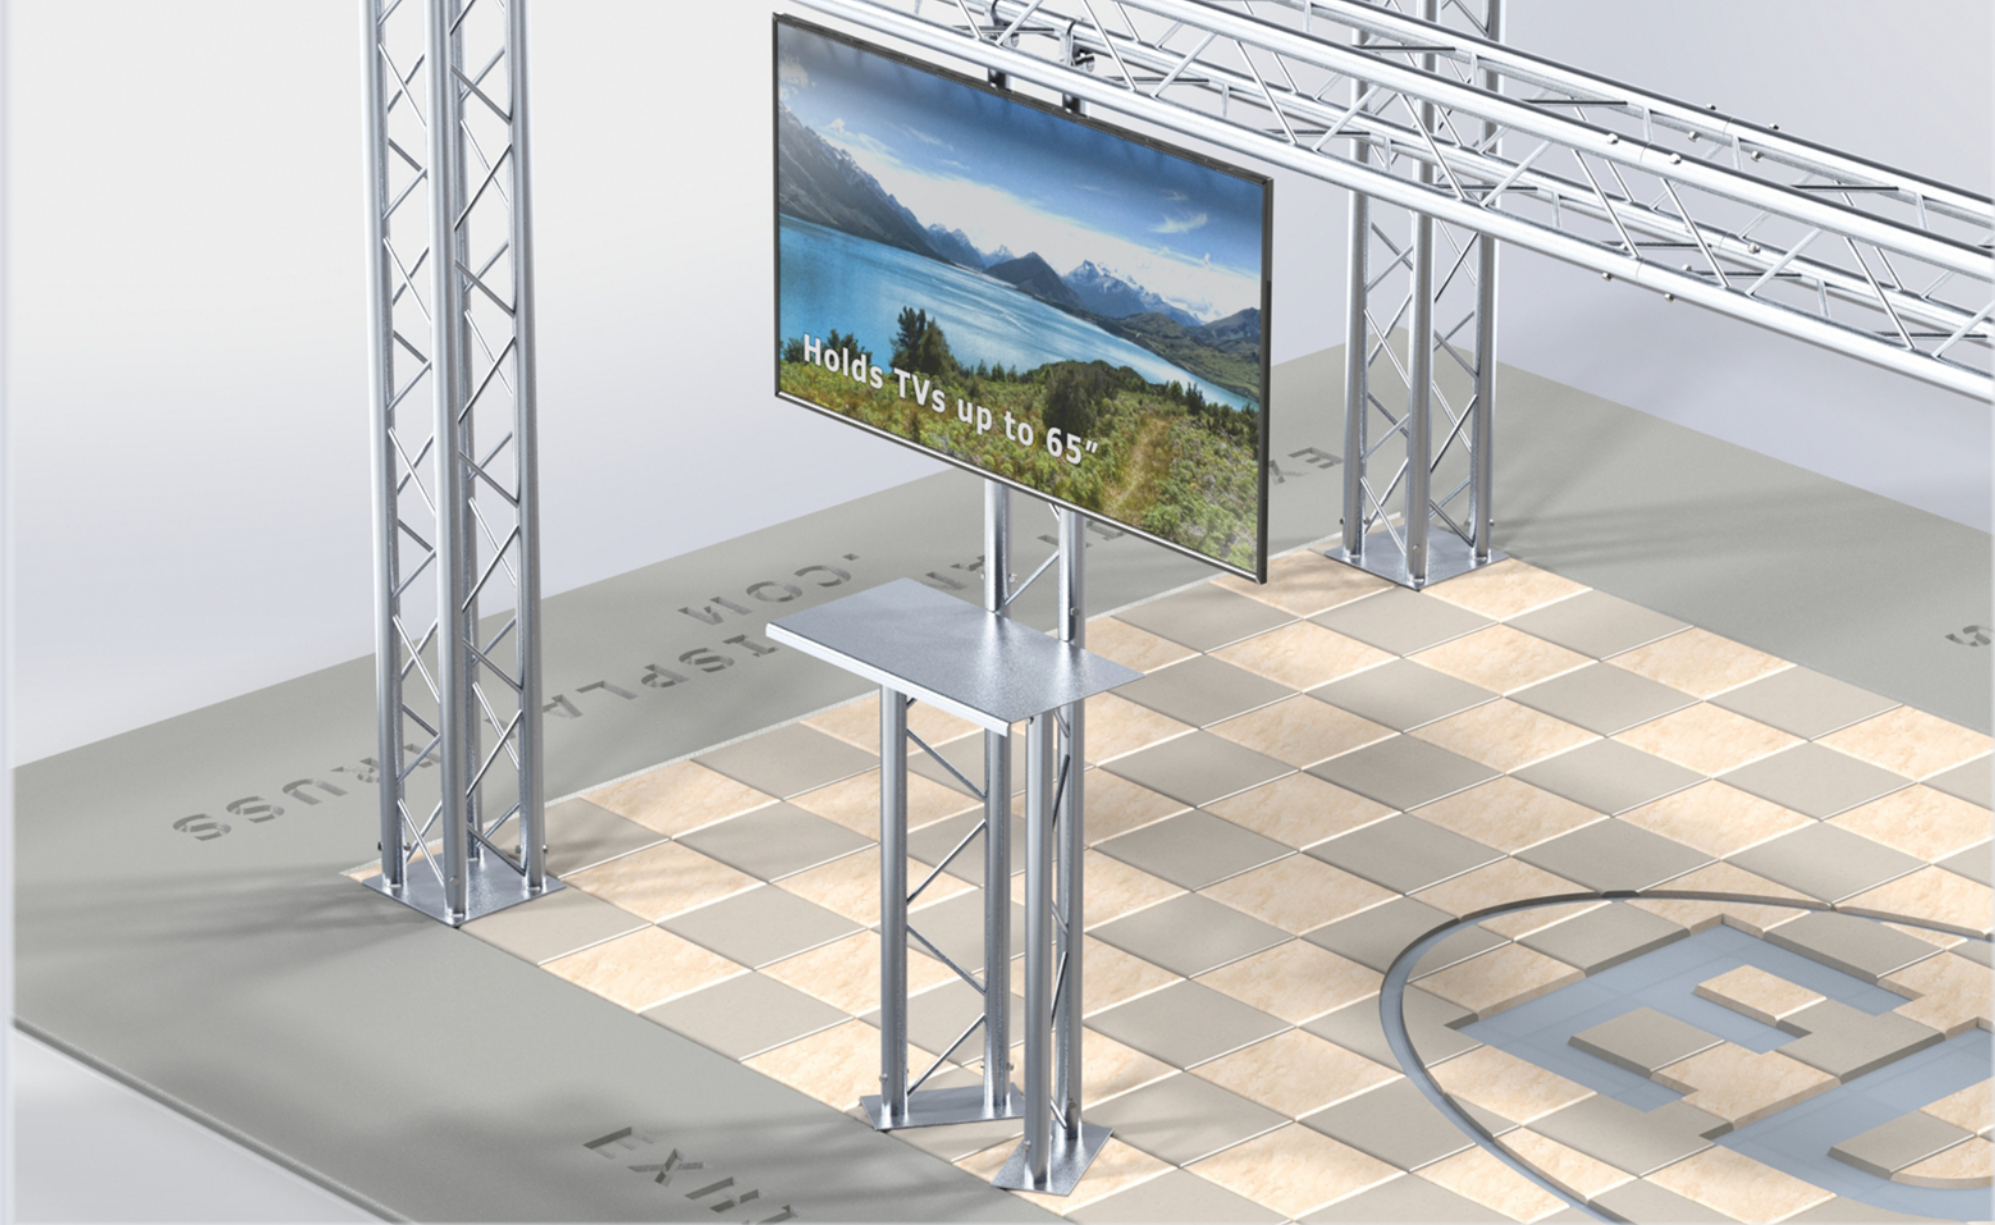

# KIT: T3-102

Portable LCD TV Stand with Shelf/Tabletop  
Can hold screens up to 65"

10" Wide Aluminum Truss. 2" Chords with 1/2" Webs

©2015 EXHIBIT AND DISPLAY TRUSS.COM

Toll Free: 855-323-4866  
Email: [info@exhibitanddisplaytruss.com](mailto:info@exhibitanddisplaytruss.com)