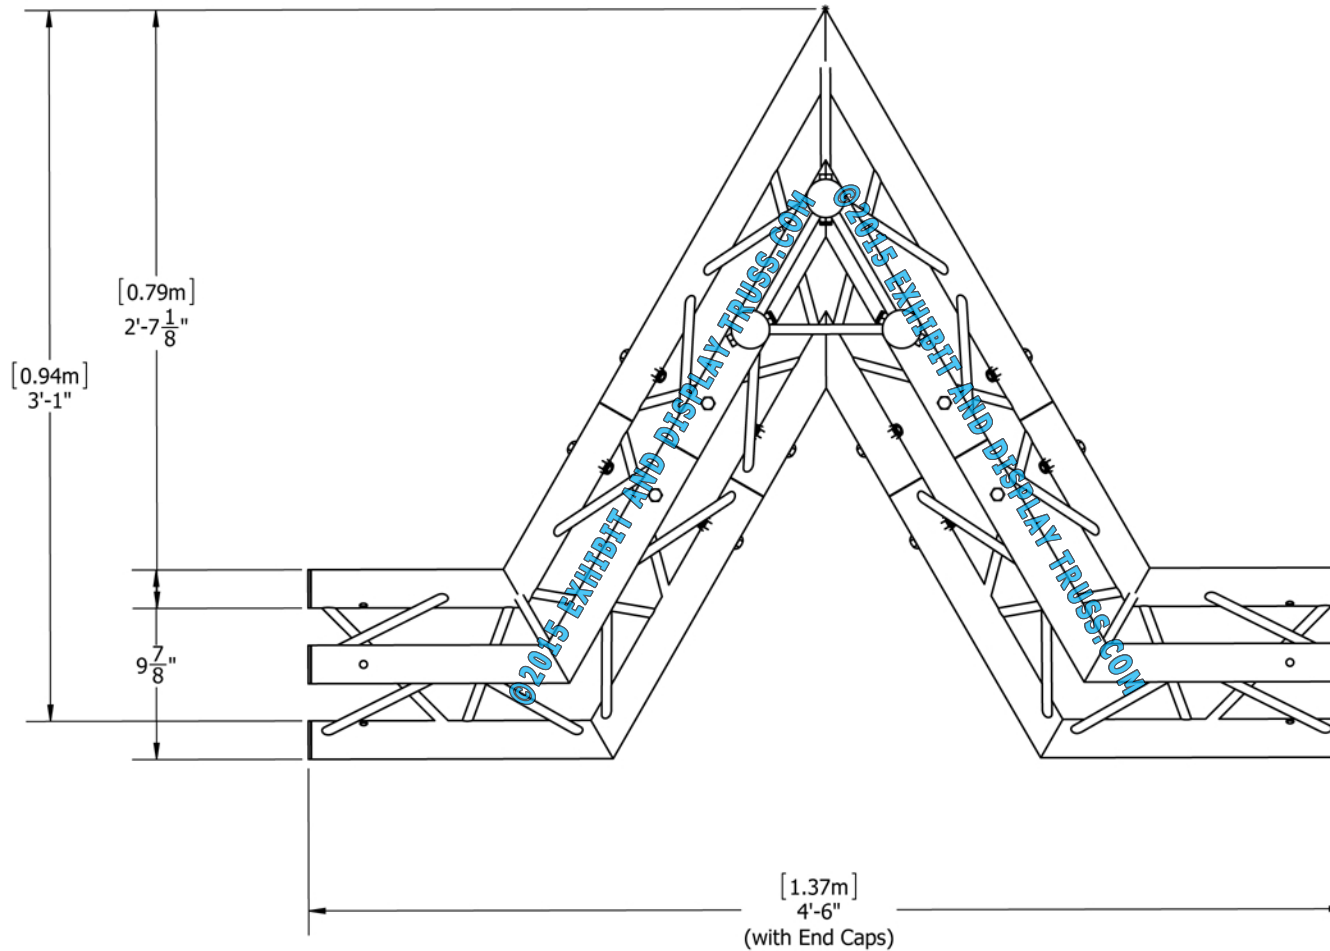

# KIT: T1-103

10" Wide Aluminum Truss. 2" Chords with 1/2" Webs

©2015 EXHIBIT AND DISPLAY TRUSS.COM

Portable LCD TV Stand  
Can hold up to 65" Screens

Top View  
Units: Feet & Inches  
[Meters]

Toll Free: 855-323-4866  
Email: [info@exhibitanddisplaytruss.com](mailto:info@exhibitanddisplaytruss.com)