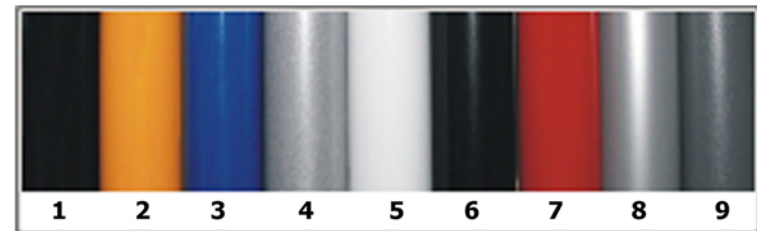

### Lectern 6

**\* This product comes standard with Natural Aluminum Mill Finish. To upgrade to color finishes (shown below), please contact us for pricing.**

- |                |                      |                           |
|----------------|----------------------|---------------------------|
| 1. Gloss Black | 4. Spakle Silver     | 7. Red                    |
| 2. Yellow      | 5. White             | 8. Matte/Satin Silver     |
| 3. Blue        | 6. Matte/Satin Black | 9. Metallic Charcoal Grey |