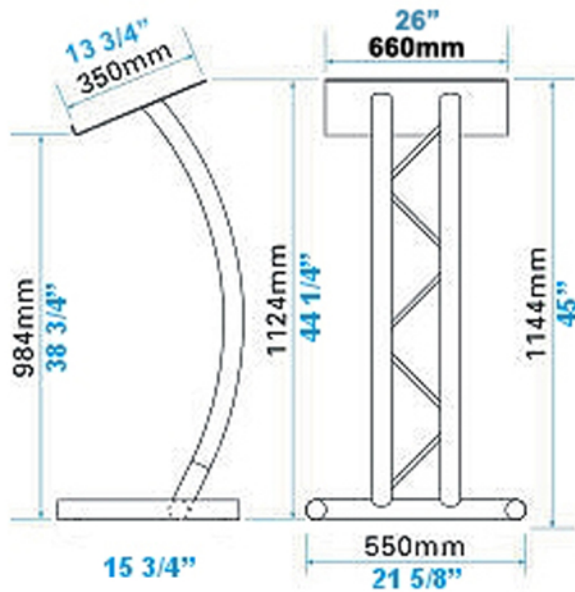

### Lectern 6

**\* This product comes standard with Natural Aluminum Mill Finish. To upgrade to color finishes (shown below), please contact us for pricing.**

- |                |                      |                           |
|----------------|----------------------|---------------------------|
| 1. Gloss Black | 4. Spakle Silver     | 7. Red                    |
| 2. Yellow      | 5. White             | 8. Matte/Satin Silver     |
| 3. Blue        | 6. Matte/Satin Black | 9. Metallic Charcoal Grey |