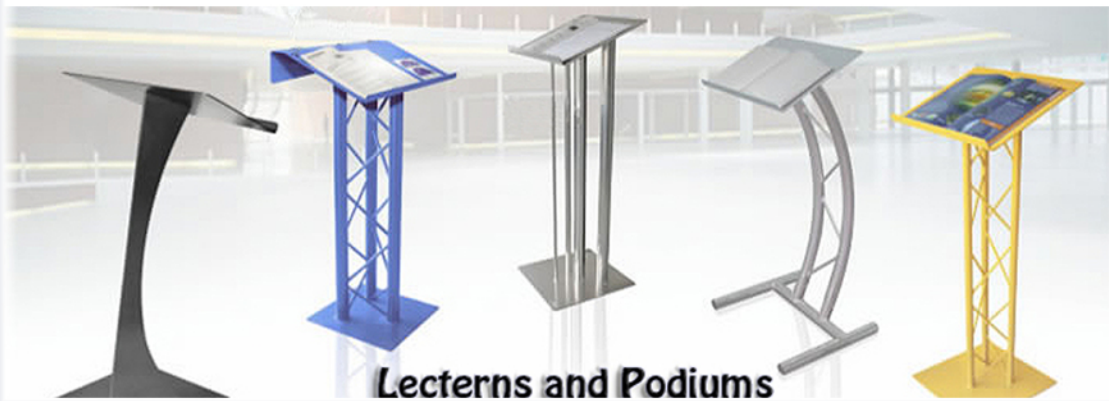

### Lectern 6

**\* This product comes standard with Natural Aluminum Mill Finish. To upgrade to color finishes (shown below), please contact us for pricing.**

- |                |                      |                           |
|----------------|----------------------|---------------------------|
| 1. Gloss Black | 4. Spakle Silver     | 7. Red                    |
| 2. Yellow      | 5. White             | 8. Matte/Satin Silver     |
| 3. Blue        | 6. Matte/Satin Black | 9. Metallic Charcoal Grey |

Lecterns and Podiums