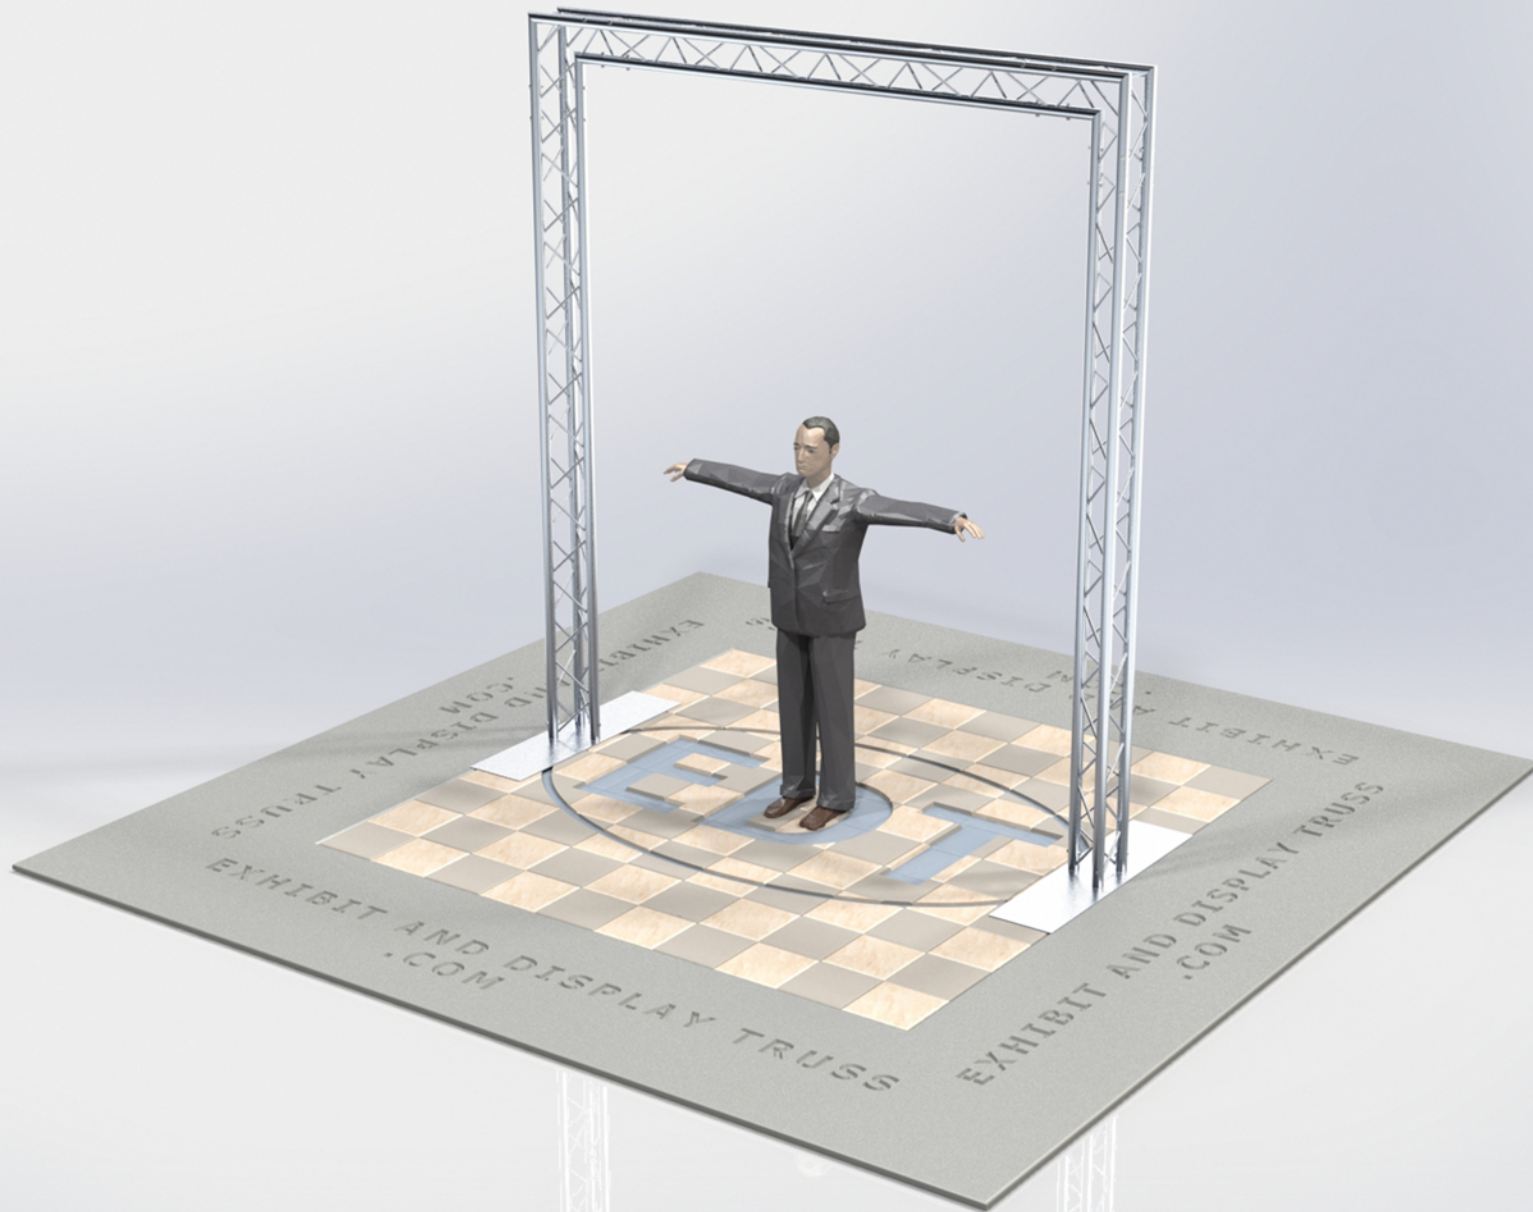

KIT: A30-103

10" Wide Aluminum Truss. 2" Chords with 1/2" Webs

©2015 EXHIBIT AND DISPLAY TRUSS.COM

Toll Free: 855-323-4866
Email: info@exhibitanddisplaytruss.com

ExhibitAndDisplayTruss.com