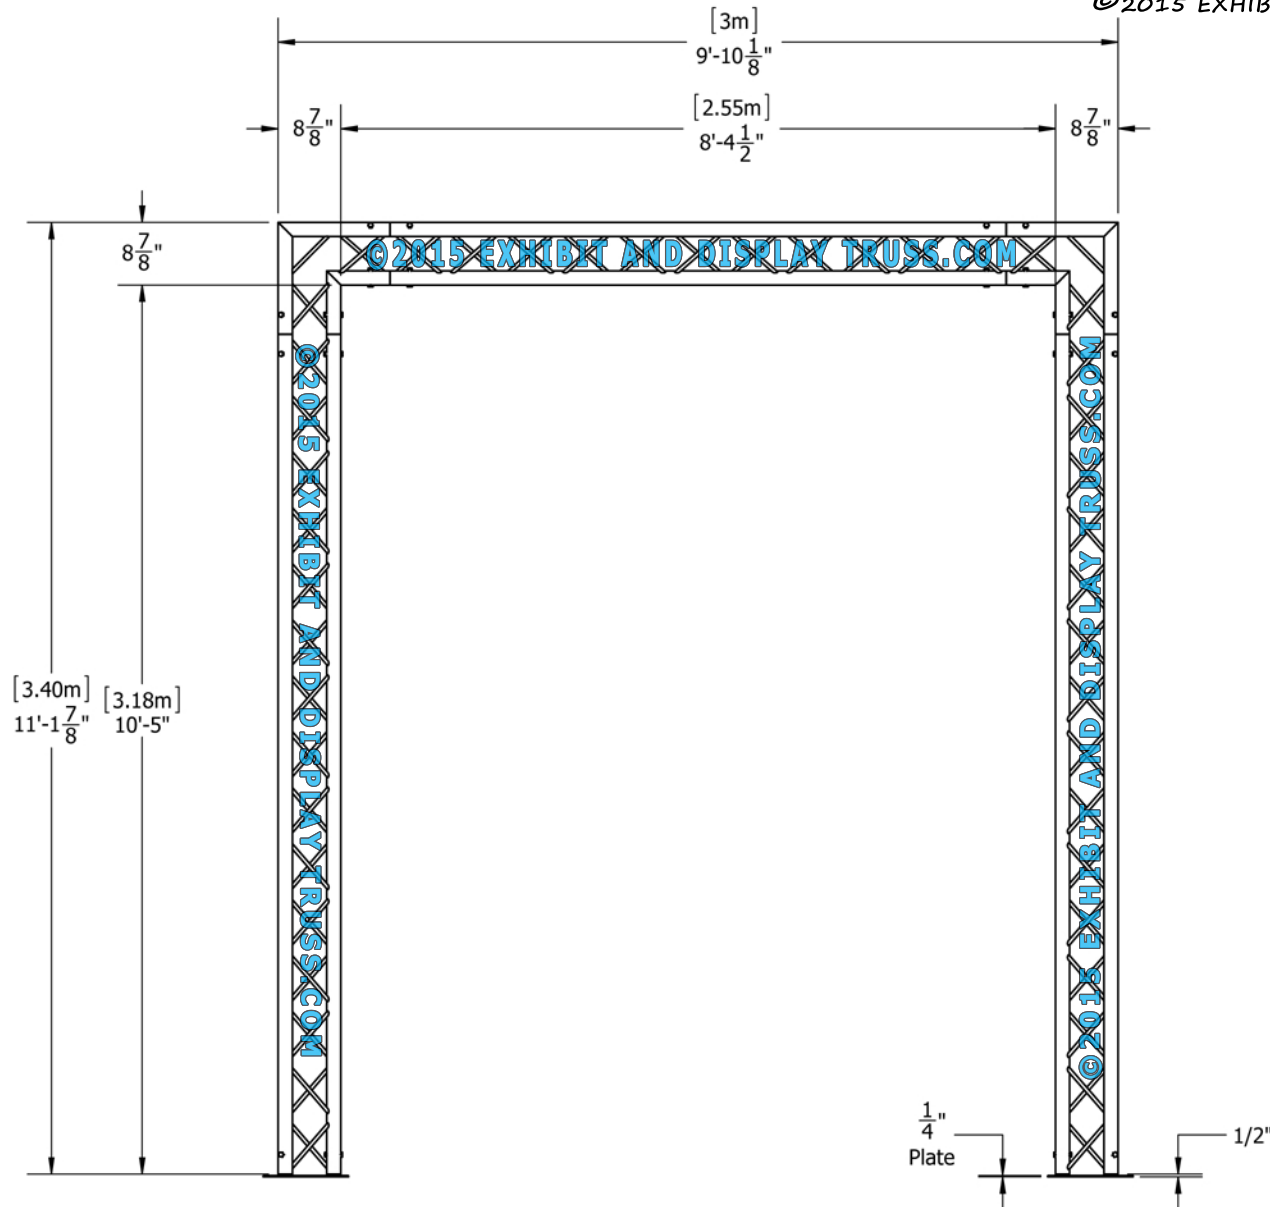

# KIT: A30-103

10" Wide Aluminum Truss. 2" Chords with 1/2" Webs

©2015 EXHIBIT AND DISPLAY TRUSS.COM

Front View  
Units: Feet & Inches  
[Meters]