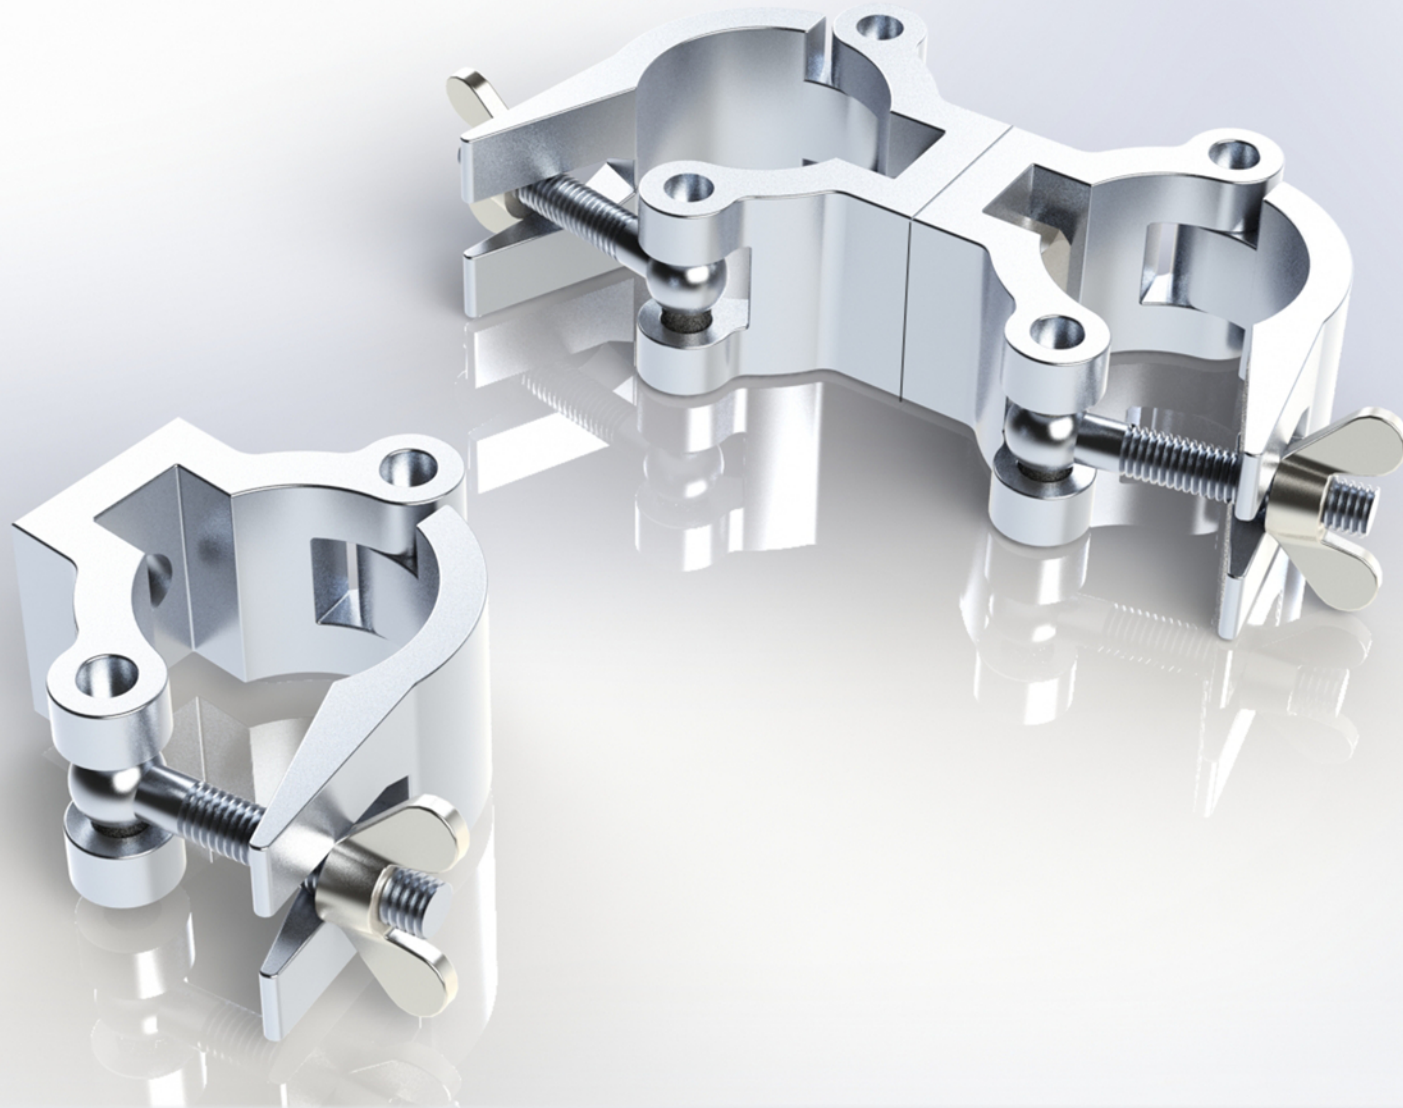

# 1" LIGHT DUTY CLAMPS

Compatible with 1" Chords/Tubes

EDT1-LDC1 (Single Tube Clamp)  
EDT1-LDC2 (Double Tube Clamp)

©2015 EXHIBIT AND DISPLAY TRUSS.COM

Toll Free: 855-323-4866  
Email: [info@exhibitanddisplaytruss.com](mailto:info@exhibitanddisplaytruss.com)