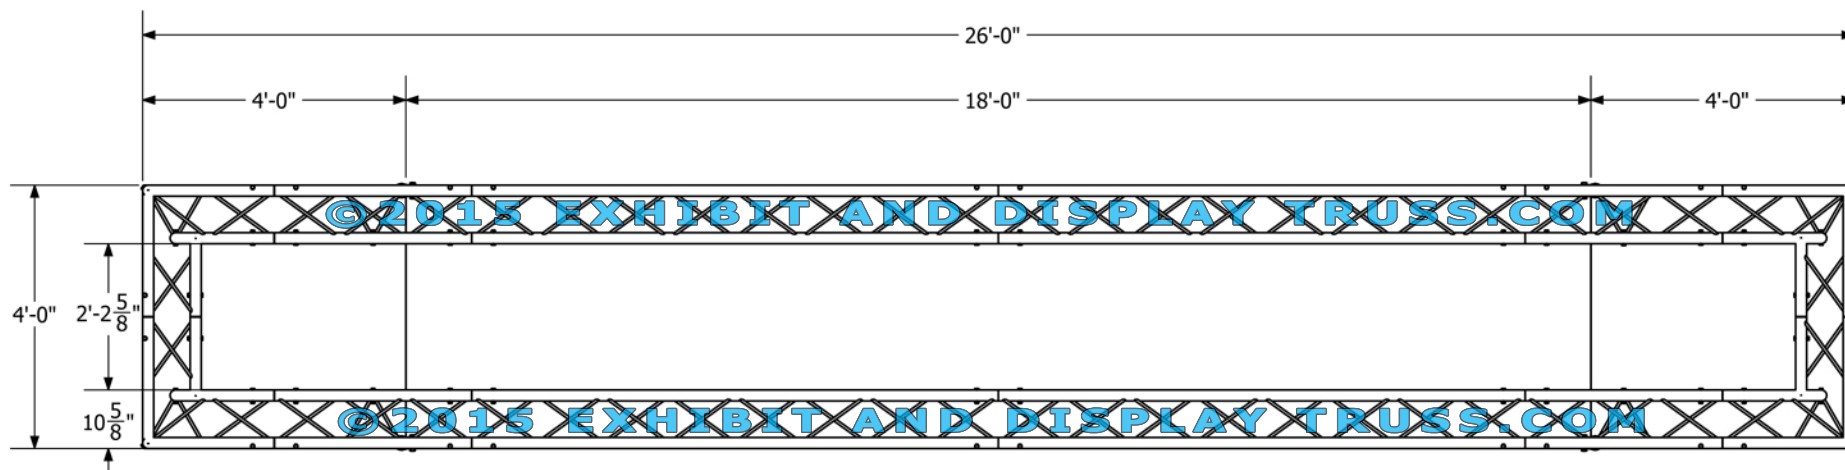

KIT: FL-9

12" Wide Aluminum Truss. 2" Chords with 1/2" Webs

©2015 EXHIBIT AND DISPLAY TRUSS.COM

TOP VIEW
UNITS: FEET & INCHES