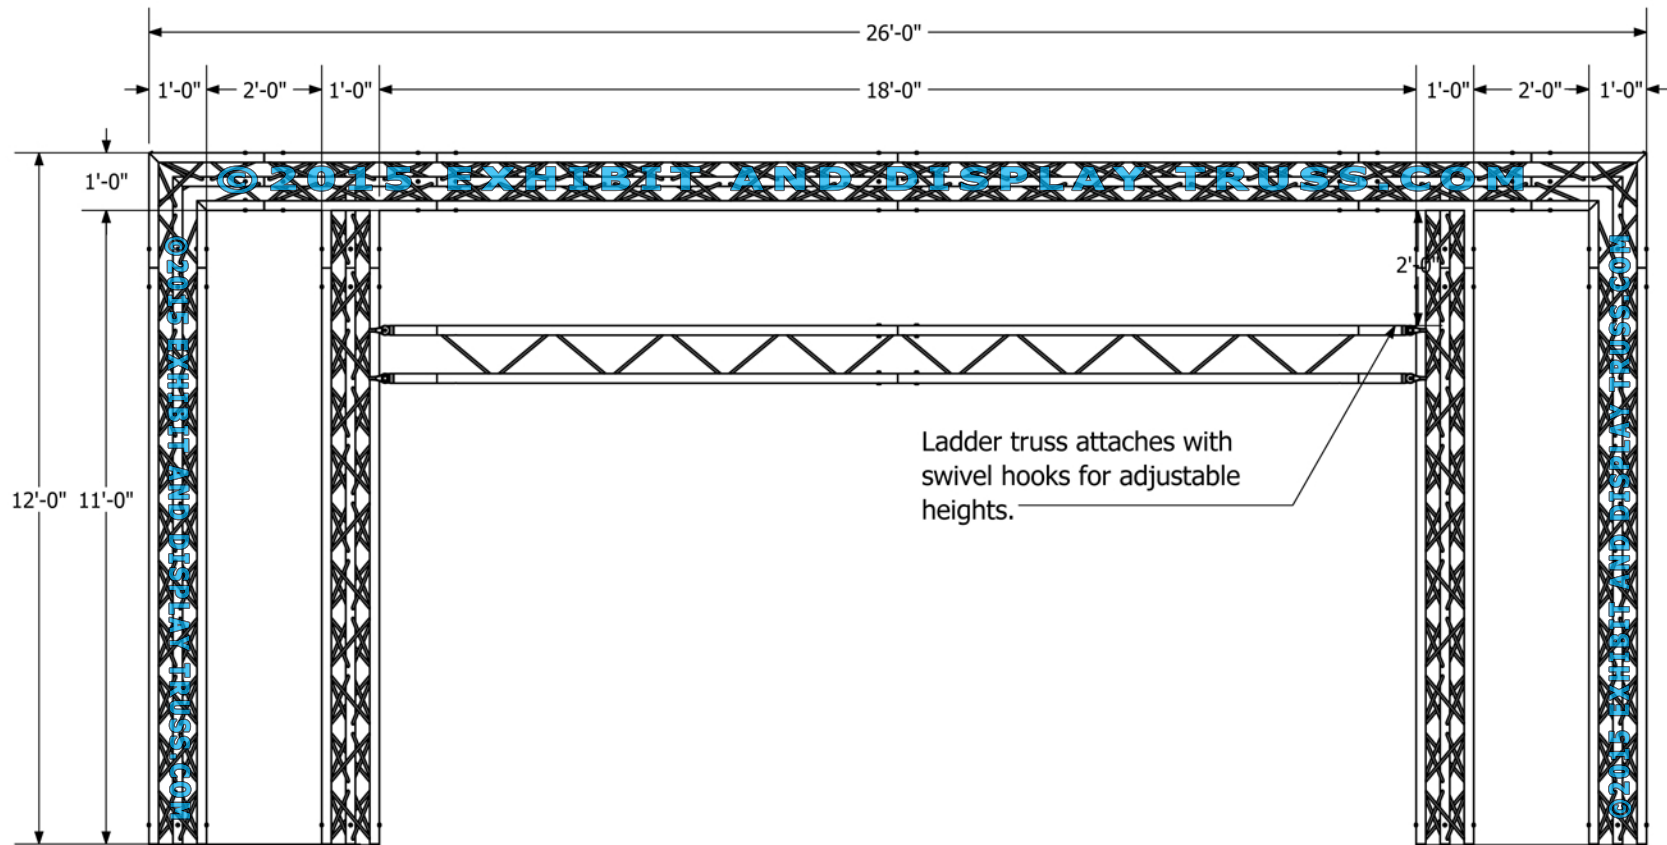

# KIT: FL-9

12" Wide Aluminum Truss. 2" Chords with 1/2" Webs

©2015 EXHIBIT AND DISPLAY TRUSS.COM

**FRONT VIEW**  
**UNITS: FEET & INCHES**