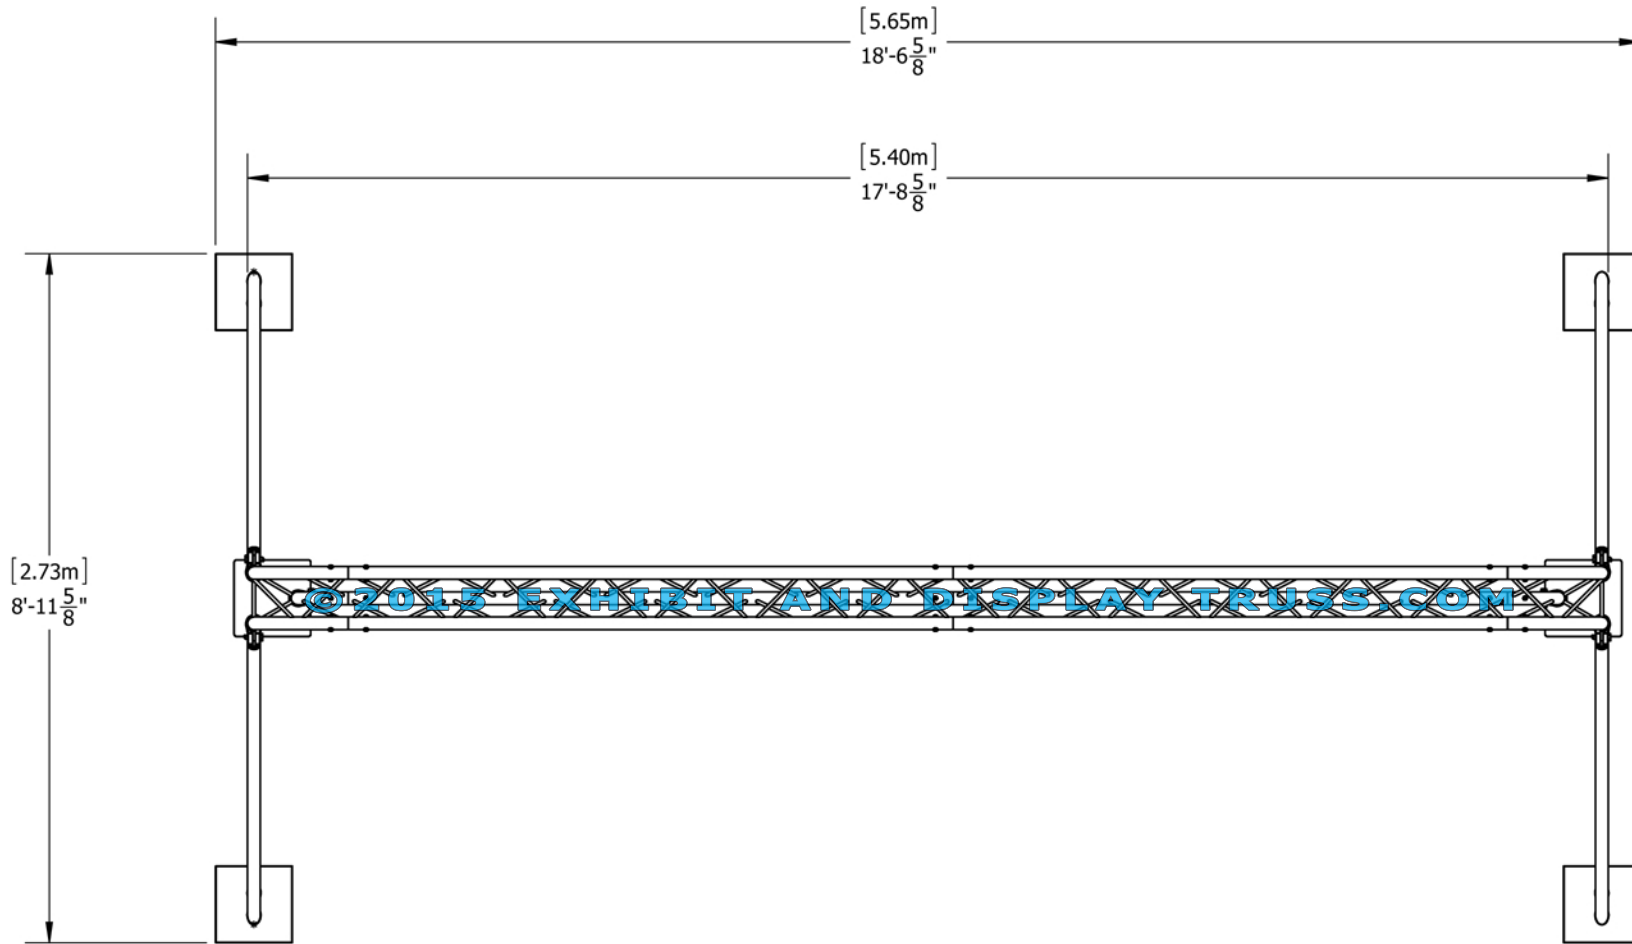

KIT: FL-6

10" Wide Aluminum Truss. 2" Chords with 1/2" Webs

©2015 EXHIBIT AND DISPLAY TRUSS.COM

Top View
Units: Feet & Inches
Metres

Toll Free: 855-323-4866
Email: info@exhibitanddisplaytruss.com

ExhibitAndDisplayTruss.com