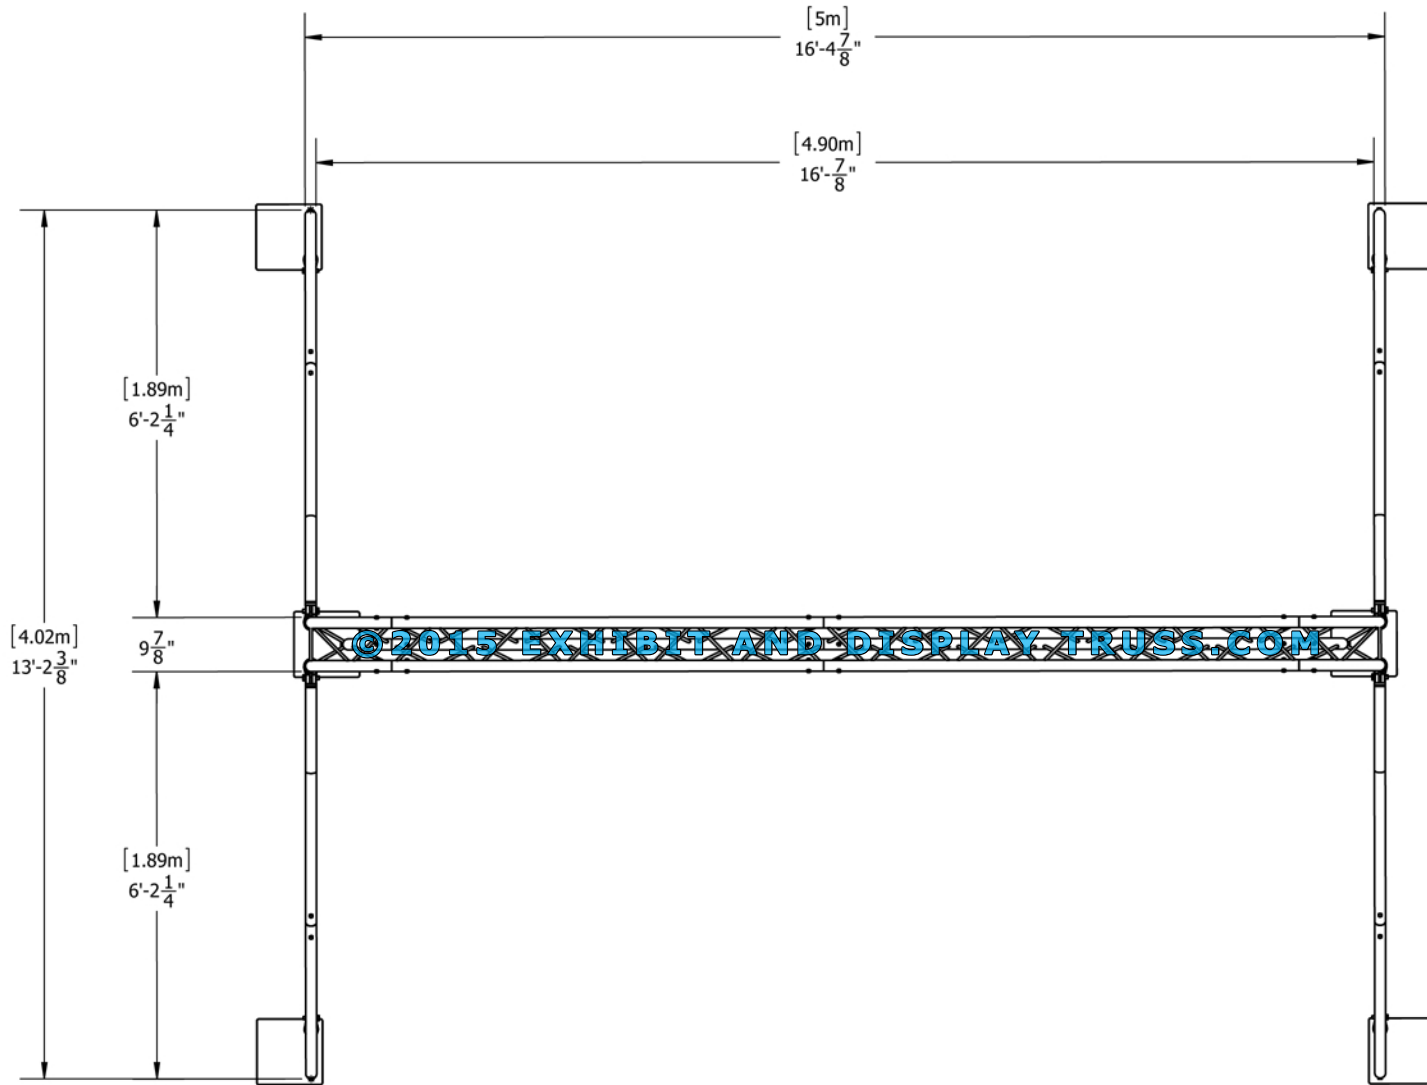

KIT: FL-5

10" Wide Aluminum Truss. 2" Chords with 1/2" Webs

©2015 EXHIBIT AND DISPLAY TRUSS.COM

Top View
Units: Feet & Inches
[Meters]