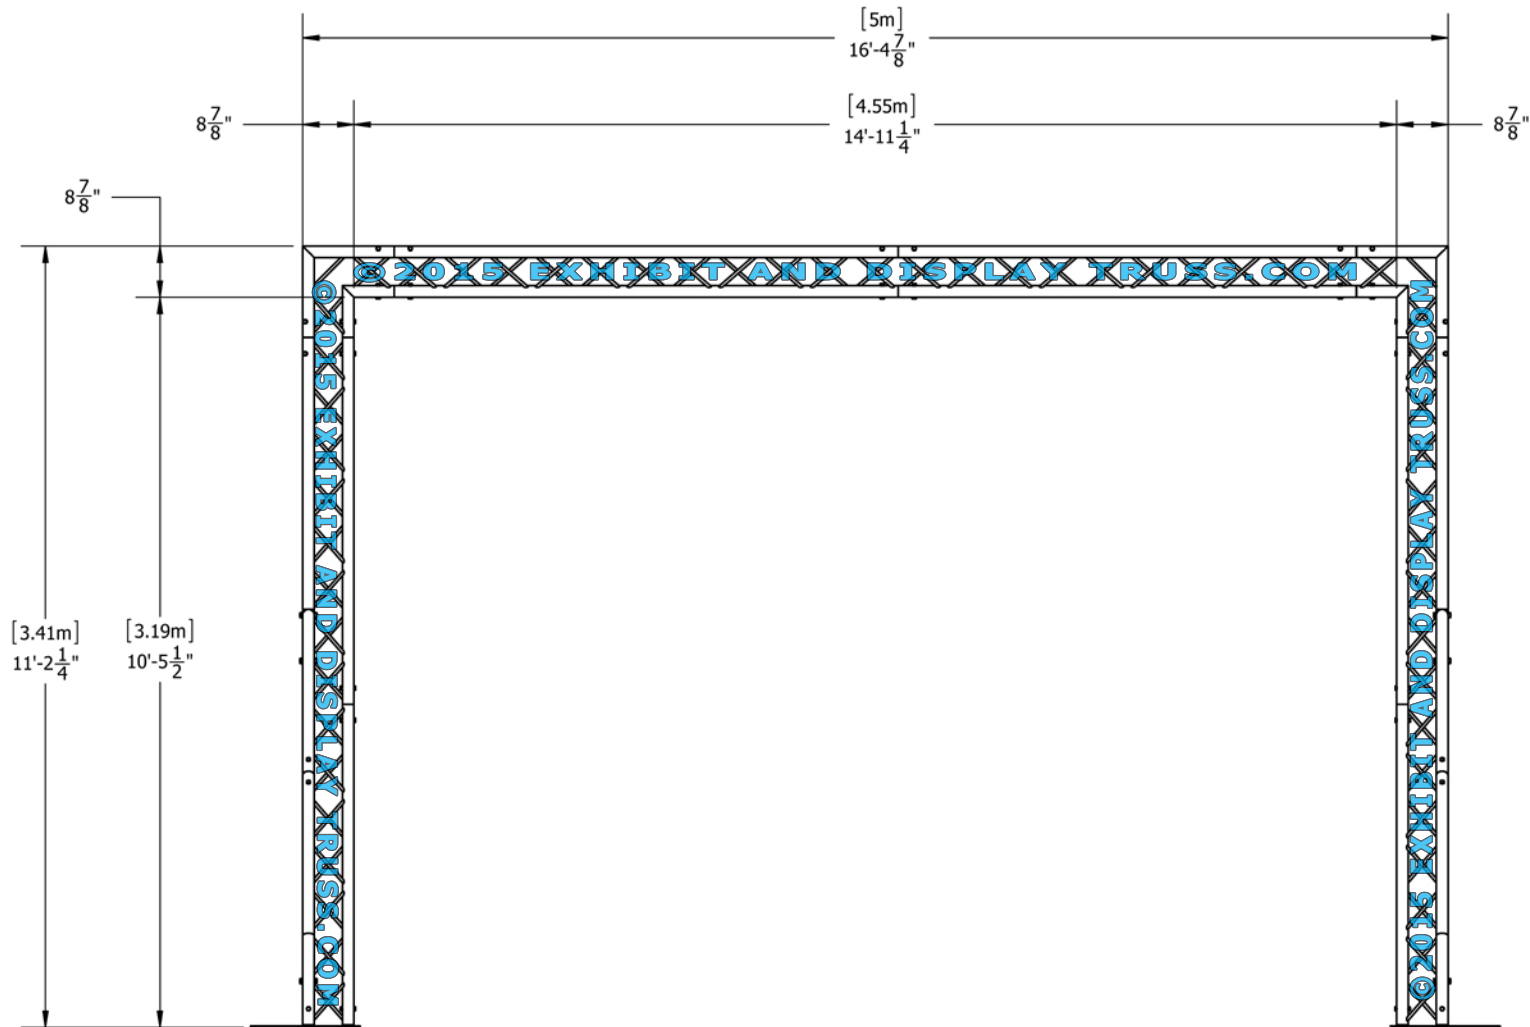

# KIT: FL-5

10" Wide Aluminum Truss. 2" Chords with 1/2" Webs

©2015 EXHIBIT AND DISPLAY TRUSS.COM

Front View  
Units: Feet & Inches  
[Meters]