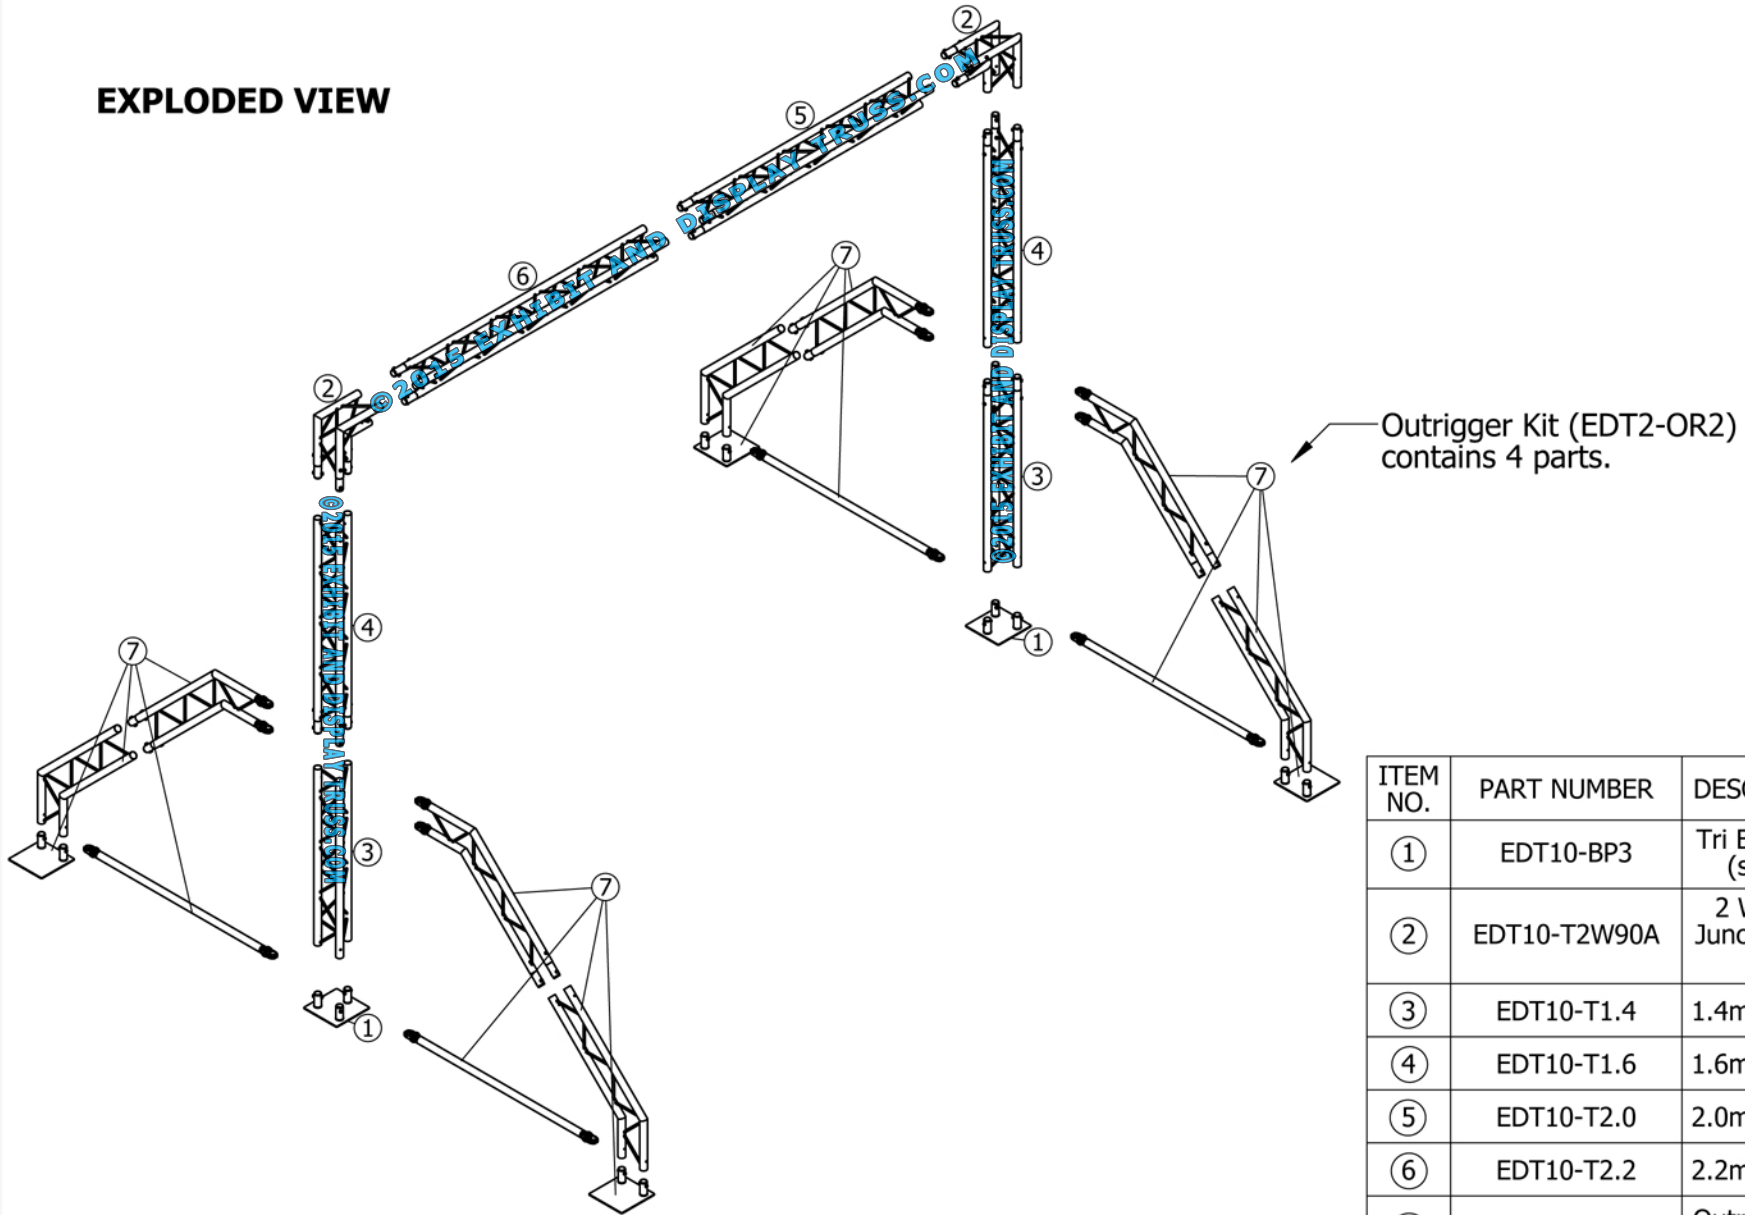

# KIT: FL-5

10" Wide Aluminum Truss. 2" Chords with 1/2" Webs

©2015 EXHIBIT AND DISPLAY TRUSS.COM

## EXPLODED VIEW

ITEM NO.	PART NUMBER	DESCRIPTION	QTY.
①	EDT10-BP3	Tri Base Plate (square)	2
②	EDT10-T2W90A	2 Way 90° Junction Apex In	2
③	EDT10-T1.4	1.4m Tri Truss	2
④	EDT10-T1.6	1.6m Tri Truss	2
⑤	EDT10-T2.0	2.0m Tri Truss	1
⑥	EDT10-T2.2	2.2m Tri Truss	1
⑦	EDT2-OR2	Outrigger Arm Kit	4