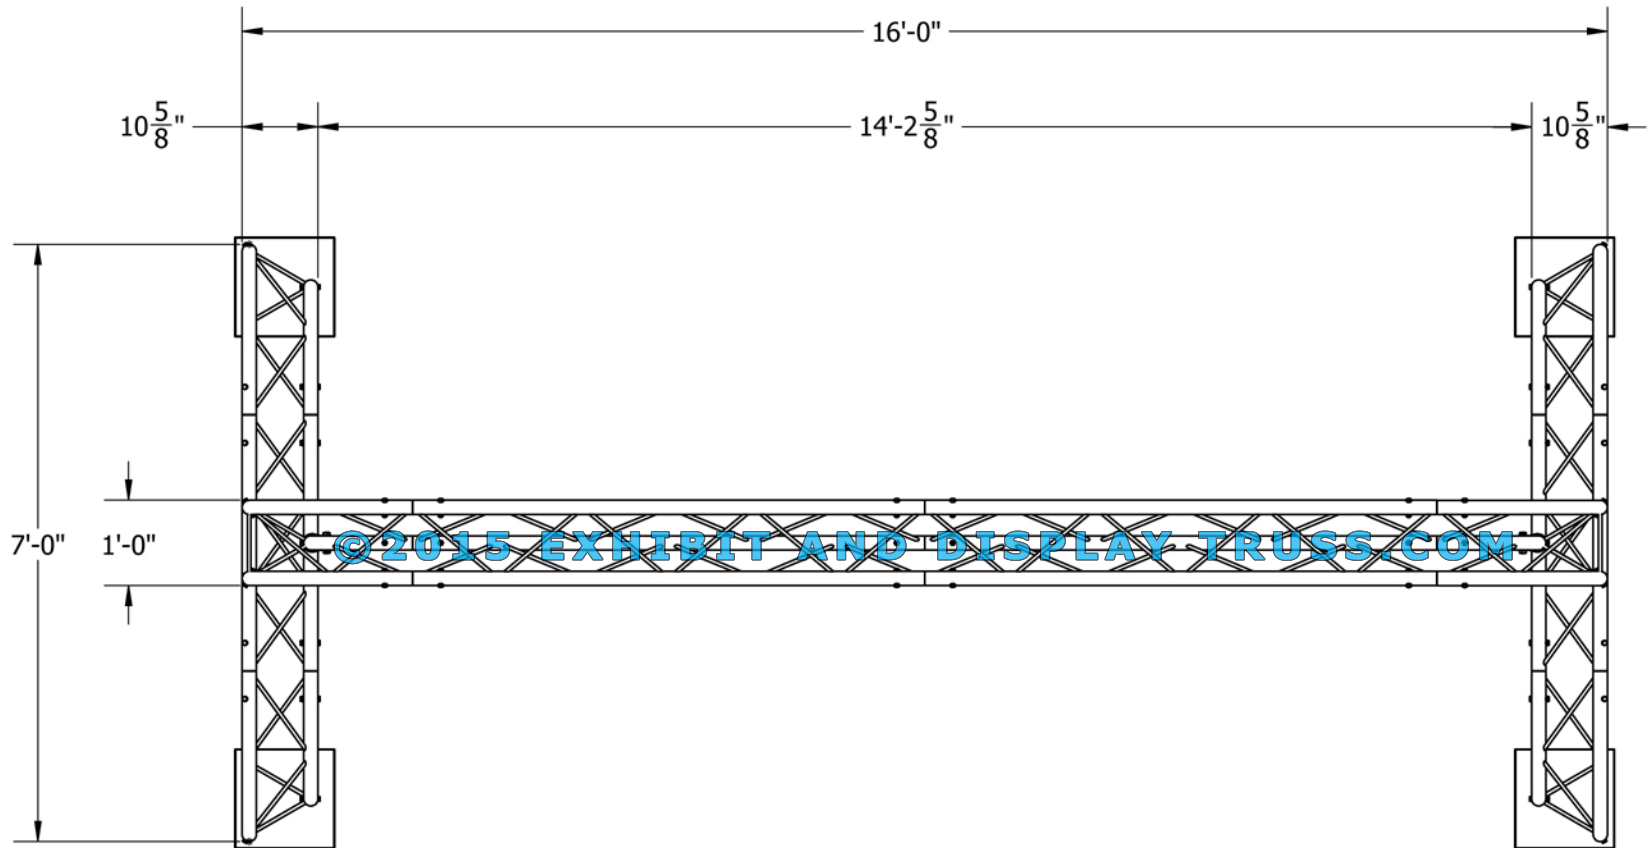

KIT: FL-4

12" Wide Aluminum Truss. 2" Chords with 1/2" Webs

©2015 EXHIBIT AND DISPLAY TRUSS.COM

TOP VIEW
UNITS: FEET & INCHES