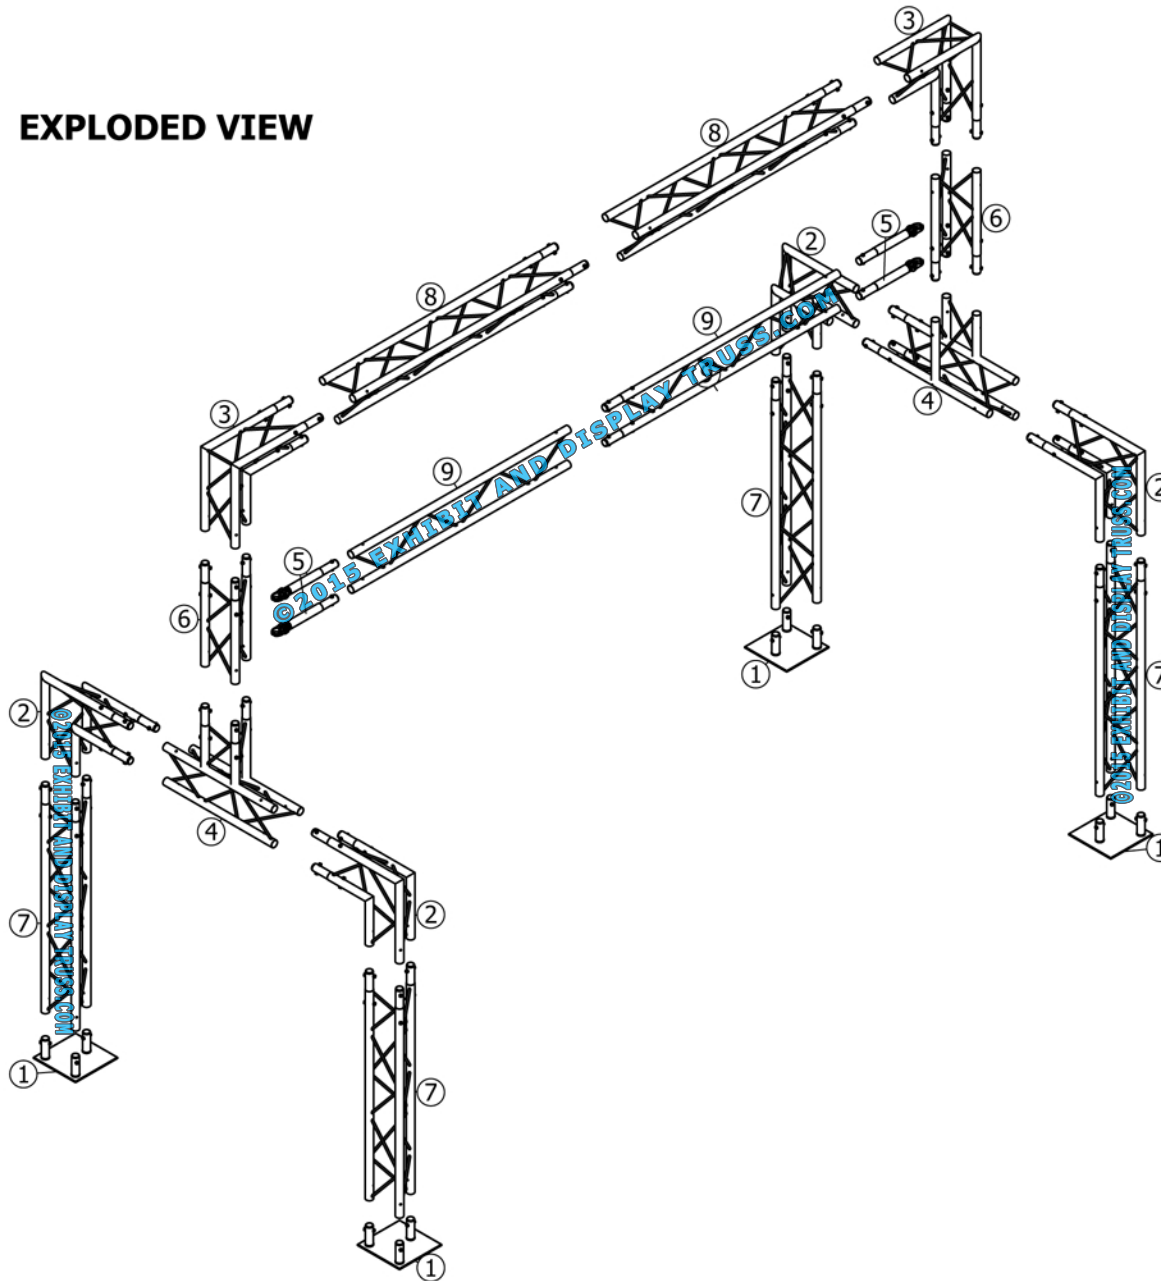

KIT: FL-4

12" Wide Aluminum Truss. 2" Chords with 1/2" Webs

©2015 EXHIBIT AND DISPLAY TRUSS.COM

EXPLODED VIEW

ITEM NO.	PART NUMBER	DESCRIPTION	QTY.
①	EDT12-BP3	Tri Base Plate (square)	4
②	EDT12-T2W90	2 Way 90° Junction Apex Up/Down	4
③	EDT12-T2W90A	2 Way 90° Junction Apex In	2
④	EDT12-T3WTA	3 Way 90° "T" Junction Apex In	2
⑤	EDT12-EHC4	Extender Hook Clamp	4
⑥	EDT12-T2	2'-0" Tri Truss	2
⑦	EDT12-T5	5'-0" Tri Truss	4
⑧	EDT12-T6	6'-0" Tri Truss	2
⑨	EDT12-L6	6'-0" Ladder Truss	2