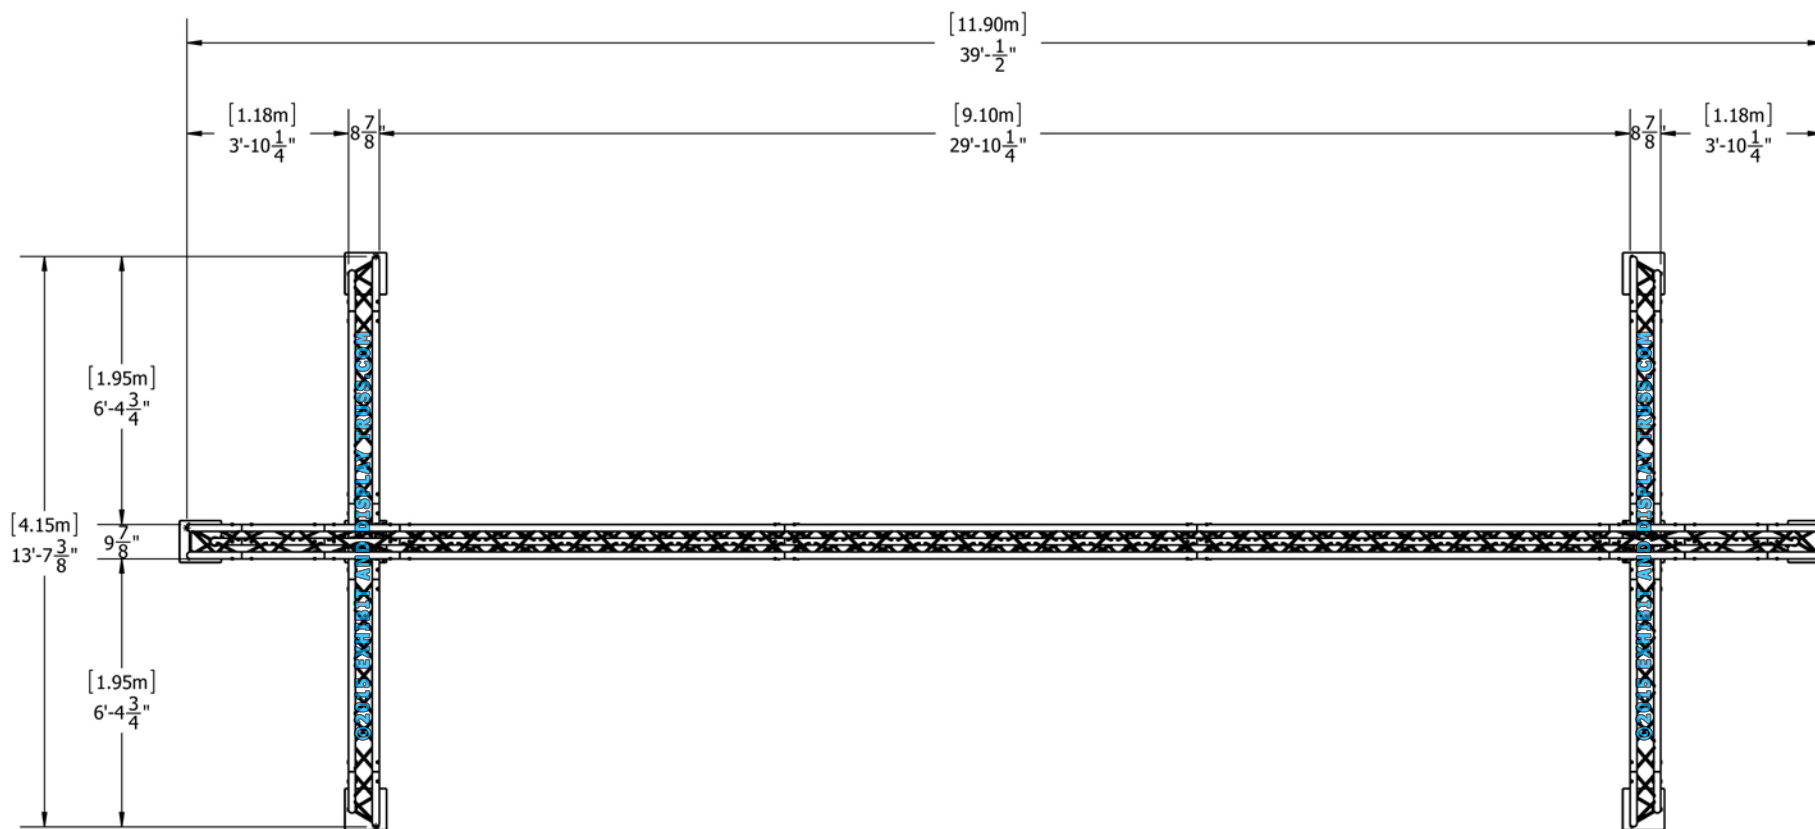

# KIT: FL-10

10" Wide Aluminum Truss. 2" Chords with 1/2" Webs

©2015 EXHIBIT AND DISPLAY TRUSS.COM

Top View  
Units: Feet & Inches  
[Meters]