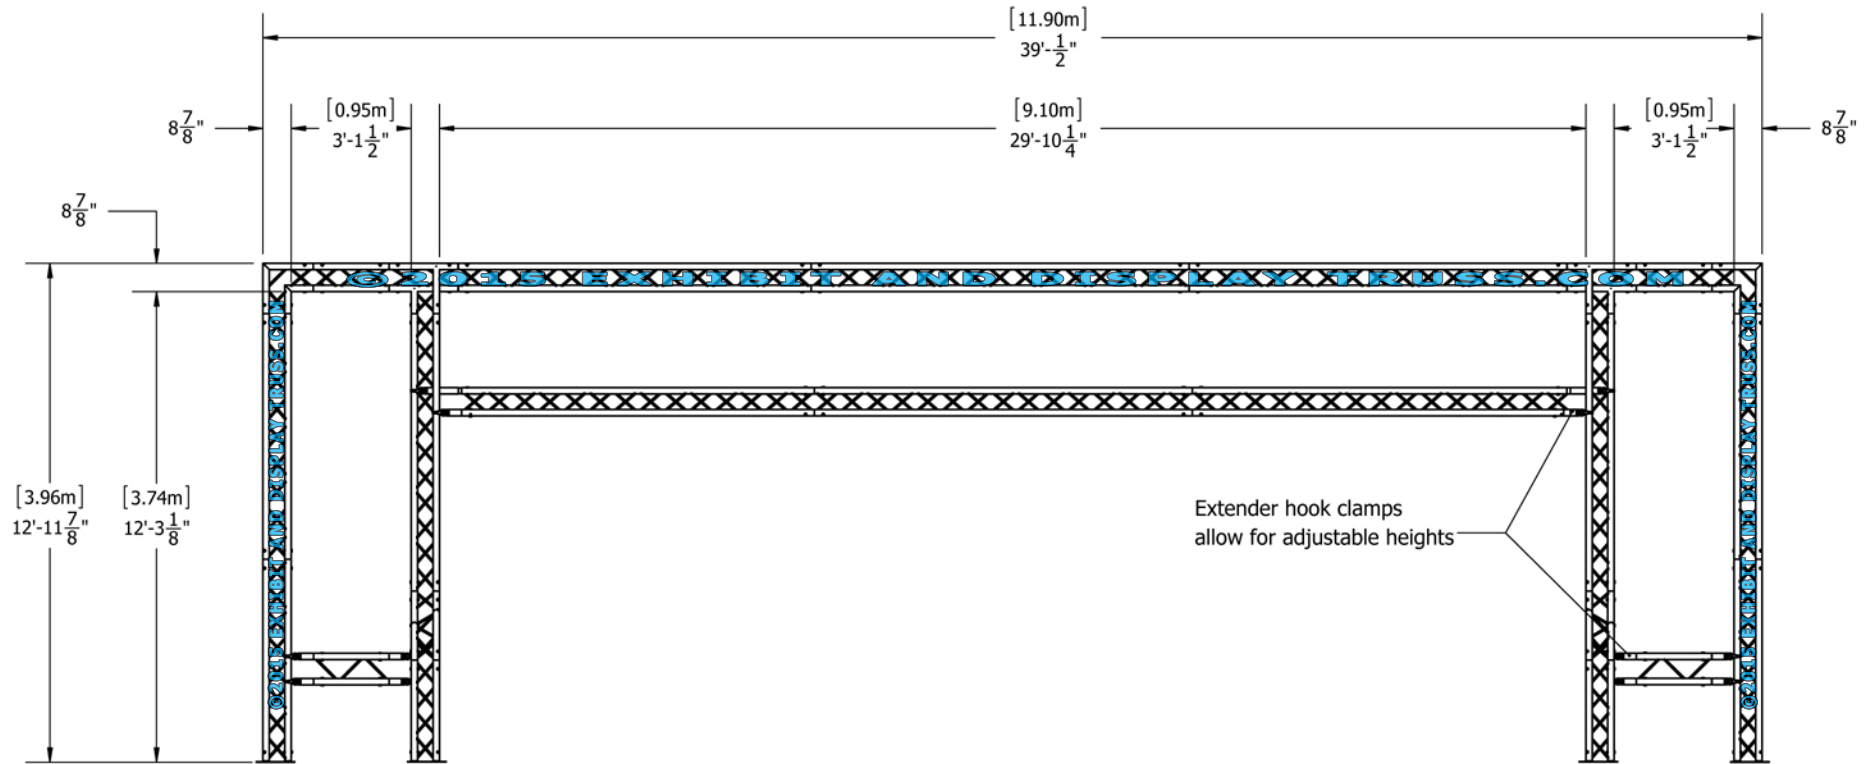

# KIT: FL-10

10" Wide Aluminum Truss. 2" Chords with 1/2" Webs

©2015 EXHIBIT AND DISPLAY TRUSS.COM

Front View  
Units: Feet & Inches  
[Meters]