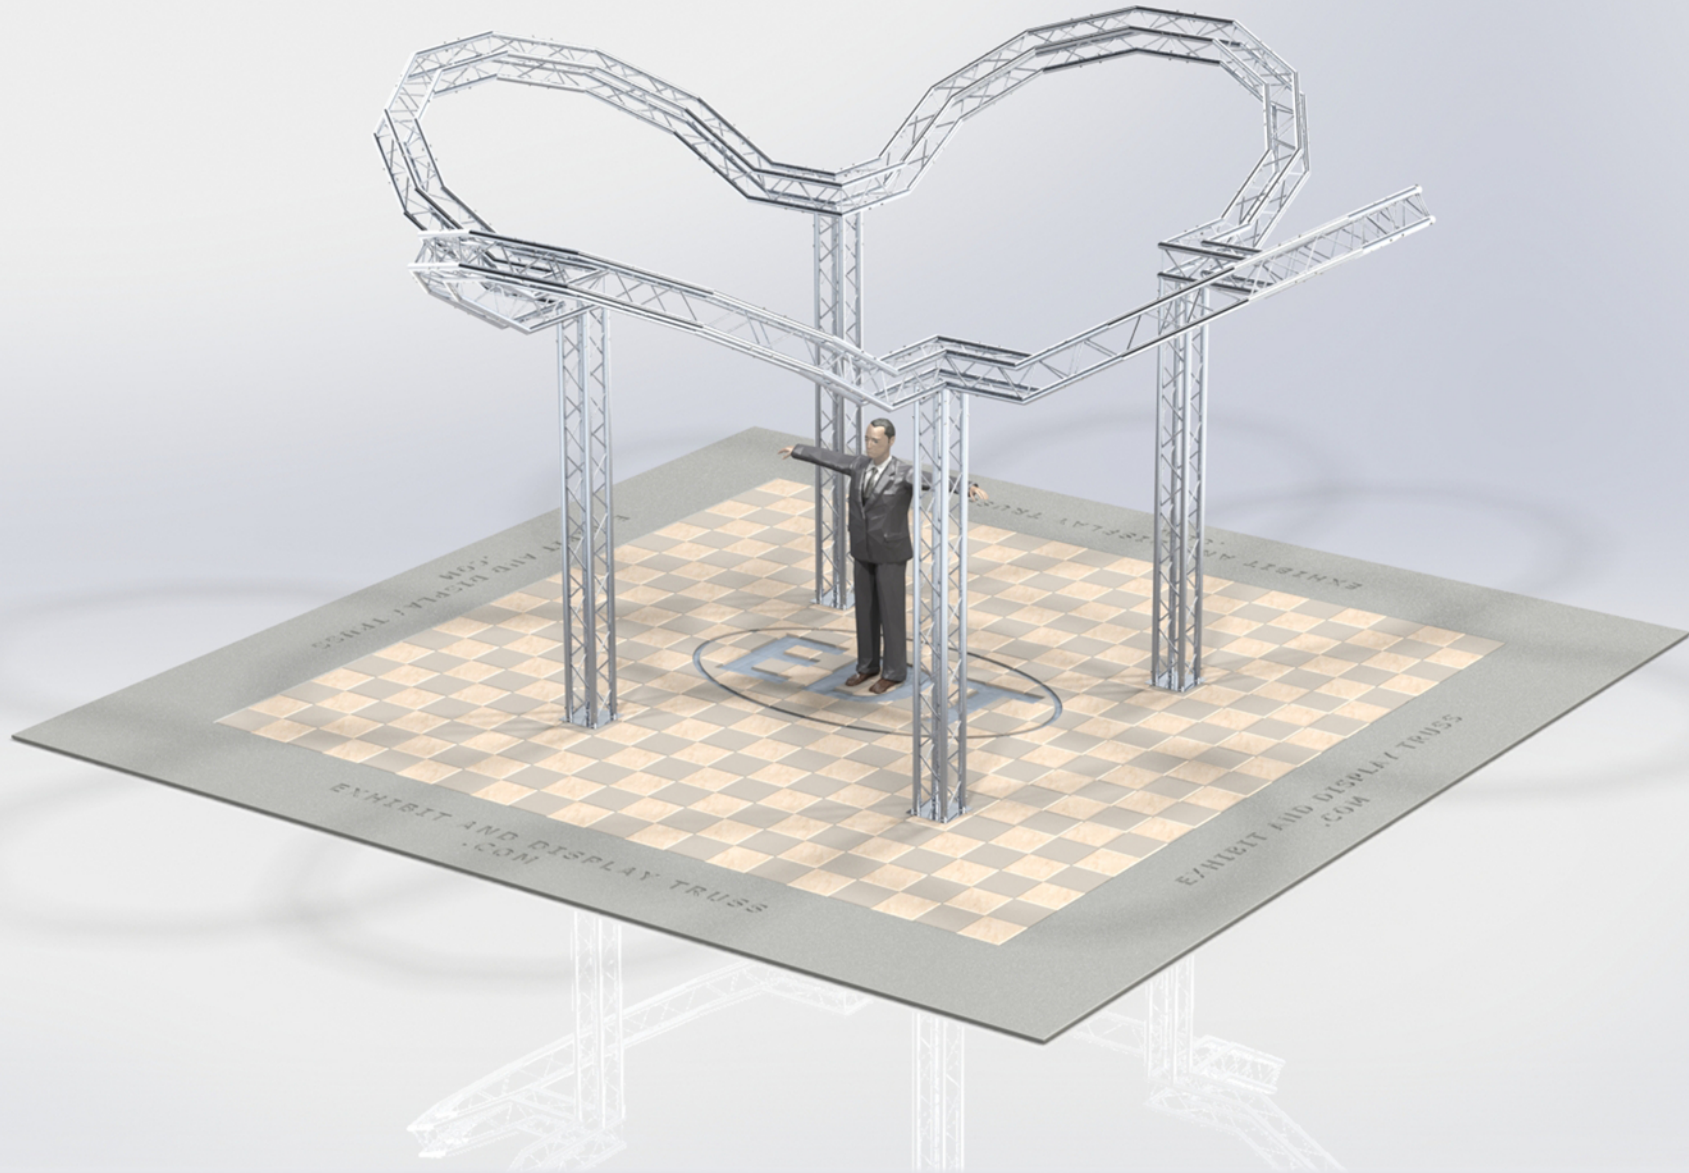

KIT: C26-104

10" Wide Aluminum Truss. 2" Chords with 1/2" Webs

©2015 EXHIBIT AND DISPLAY TRUSS.COM

Toll Free: 855-323-4866
Email: info@exhibitanddisplaytruss.com

ExhibitAndDisplayTruss.com