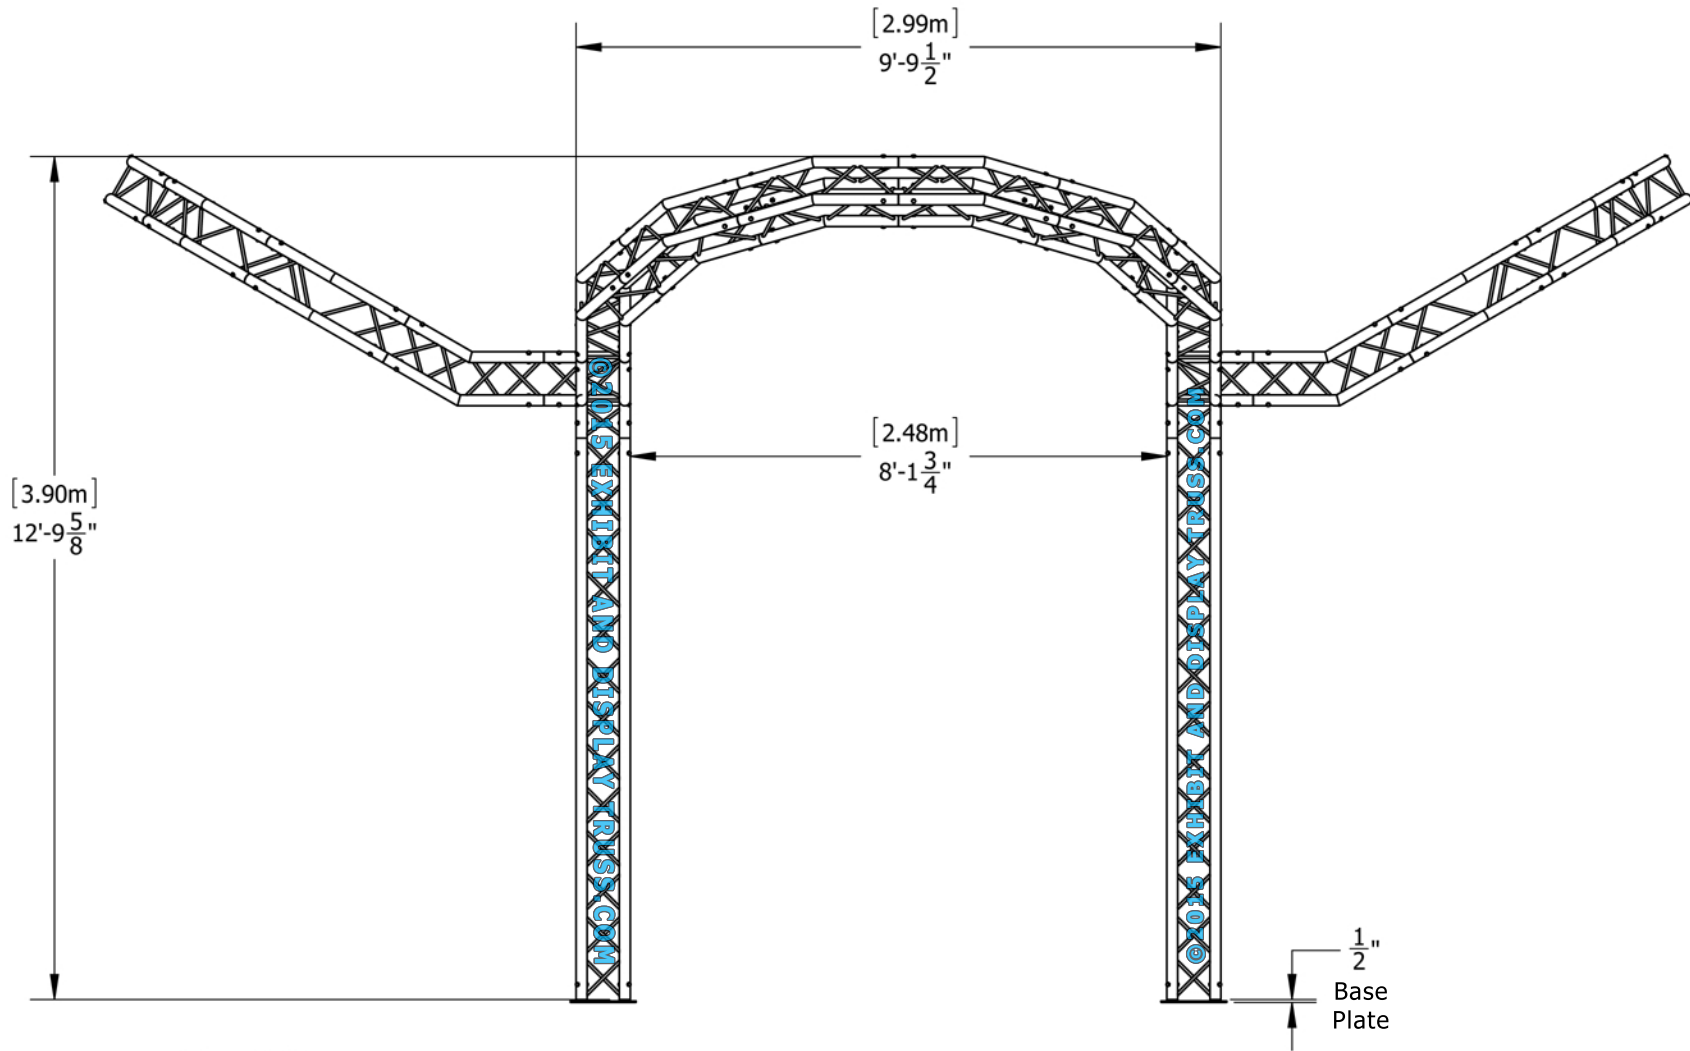

KIT: C26-104

10" Wide Aluminum Truss. 2" Chords with 1/2" Webs

©2015 EXHIBIT AND DISPLAY TRUSS.COM

Front View
Units: Feet & Inches
[Meters]