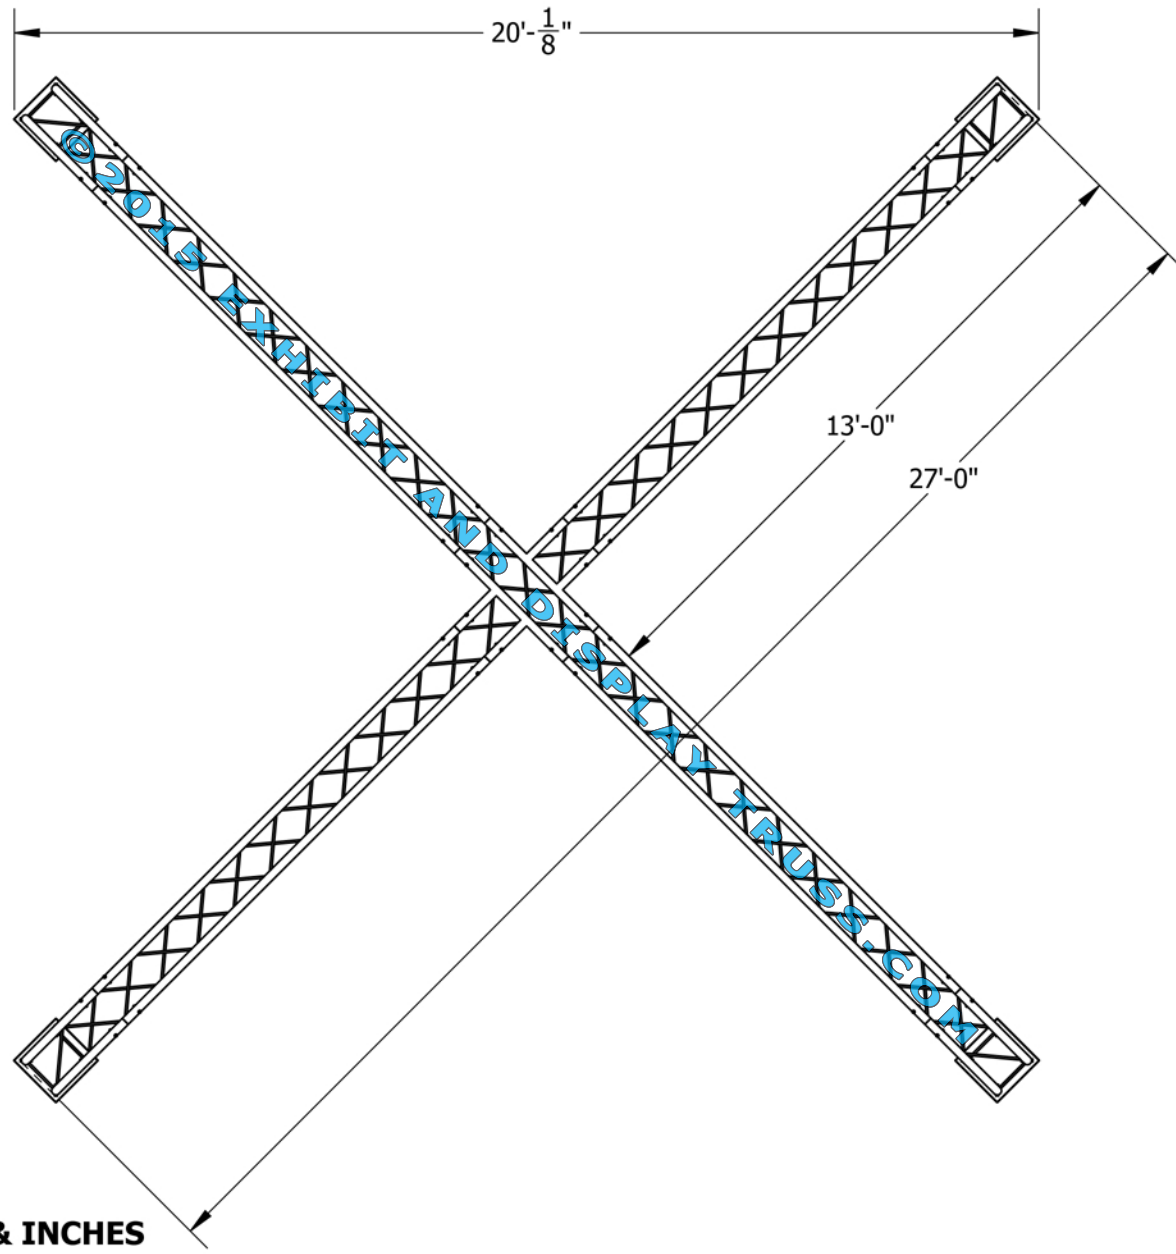

# KIT: C24-124

12" Wide Aluminum Truss. 2" Chords with 1/2" Webs

©2015 EXHIBIT AND DISPLAY TRUSS.COM

TOP VIEW  
UNITS: FEET & INCHES