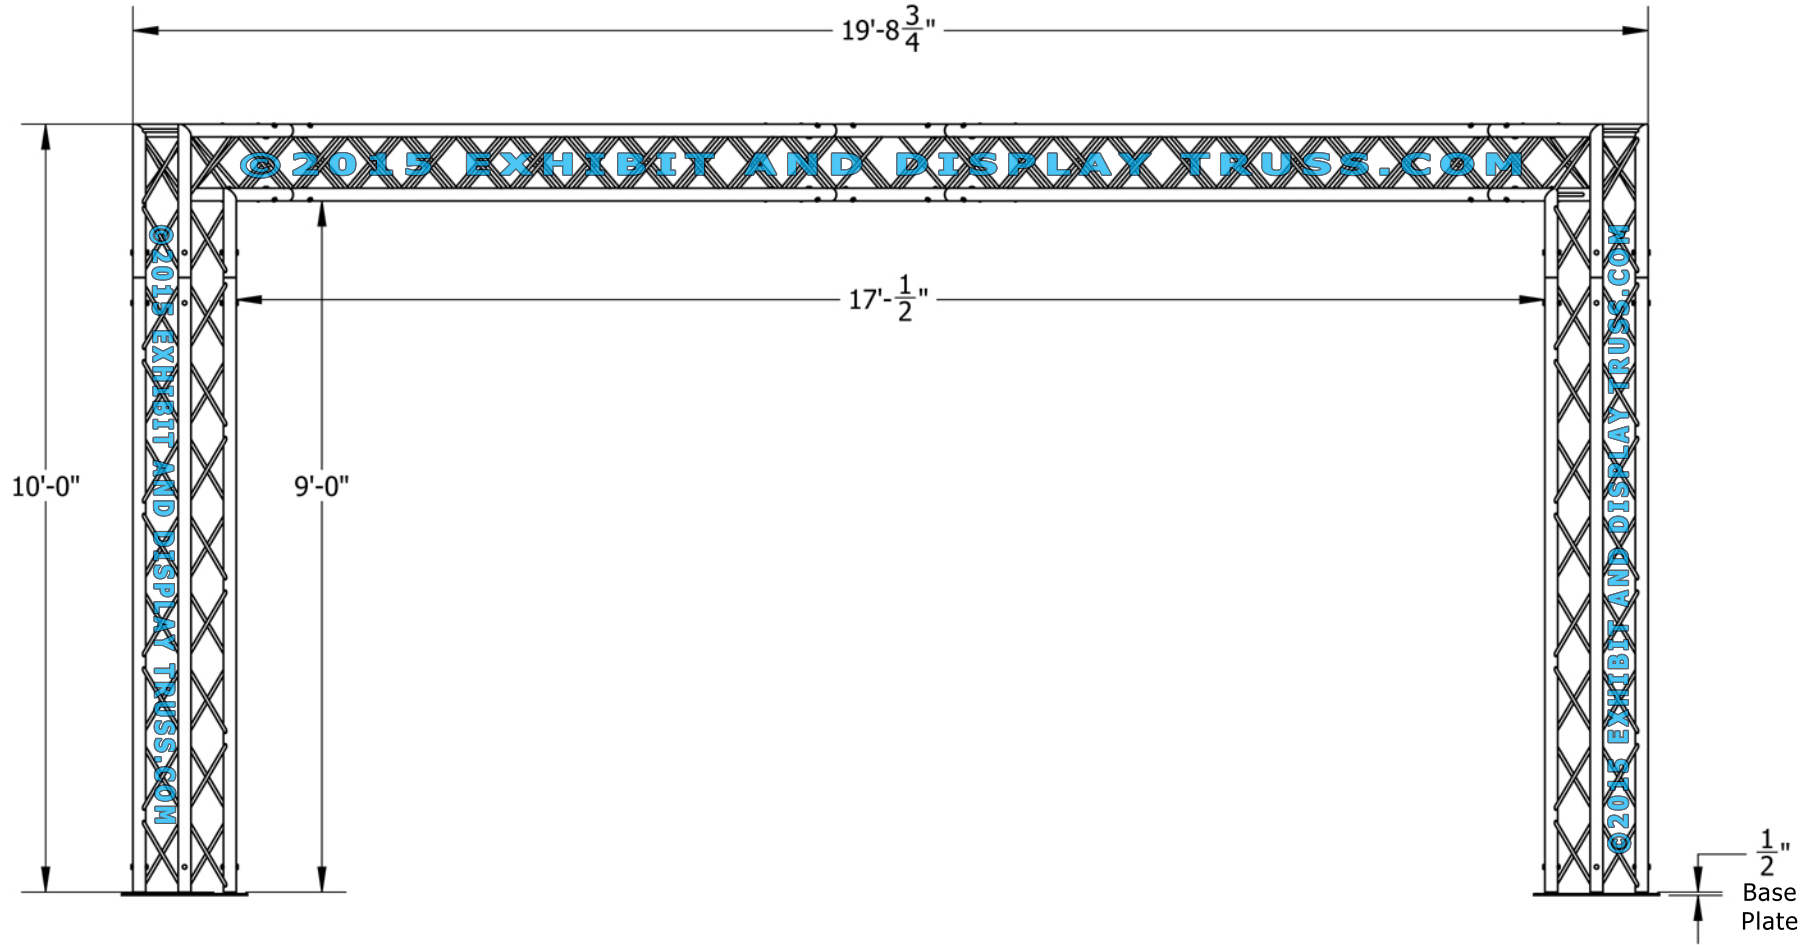

KIT: C24-124

12" Wide Aluminum Truss. 2" Chords with 1/2" Webs

©2015 EXHIBIT AND DISPLAY TRUSS.COM

FRONT VIEW
UNITS: FEET & INCHES