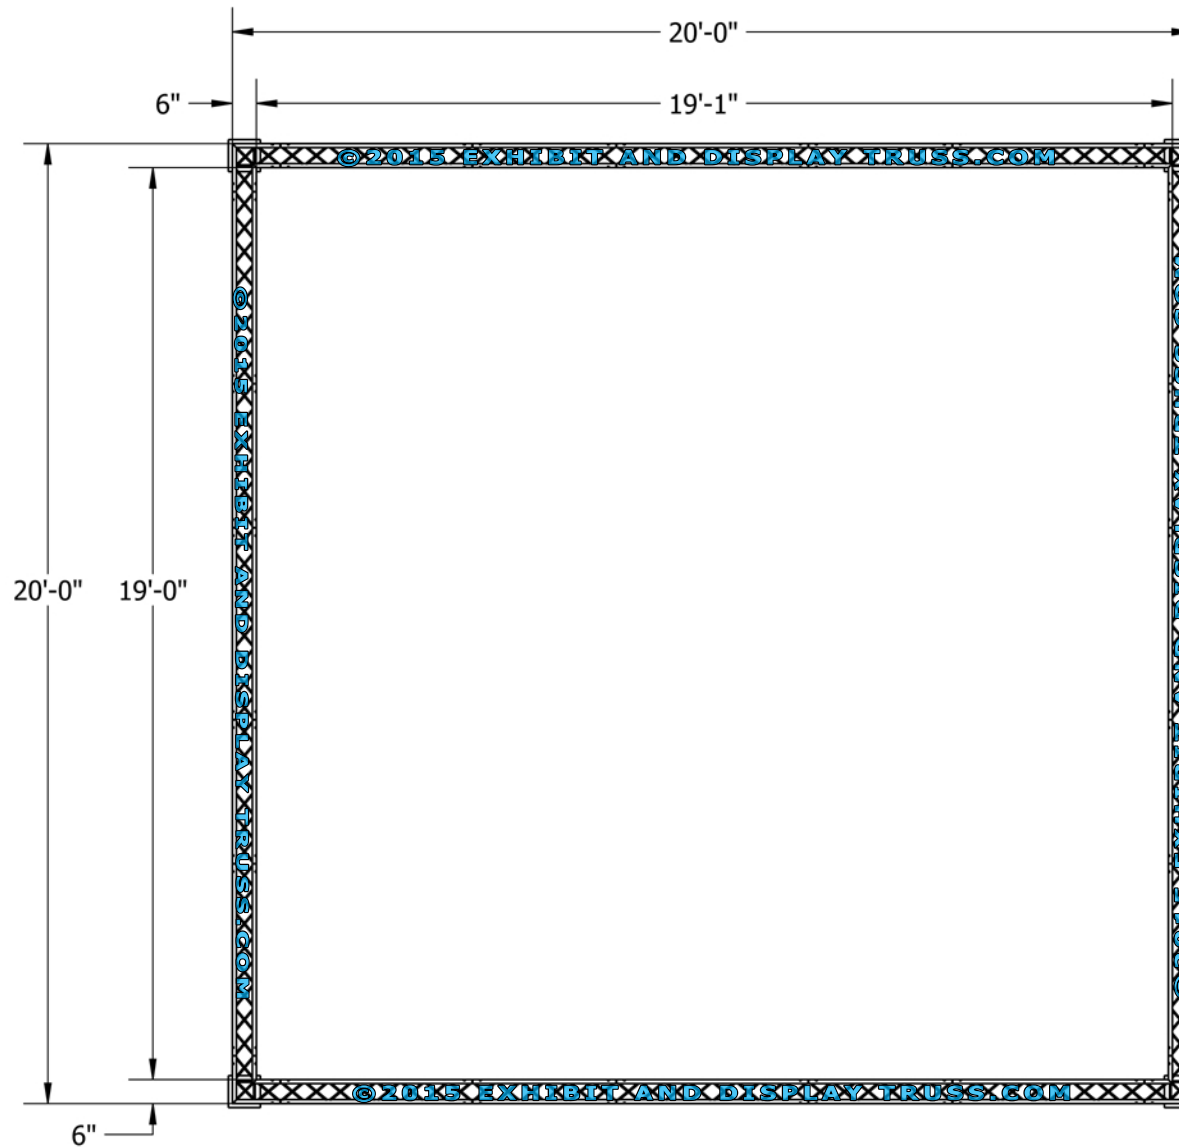

# KIT: C21-64

6" Wide Aluminum Truss. 1" Chords with 5/16" Webs

©2015 EXHIBIT AND DISPLAY TRUSS.COM

TOP VIEW  
UNITS: FEET & INCHES