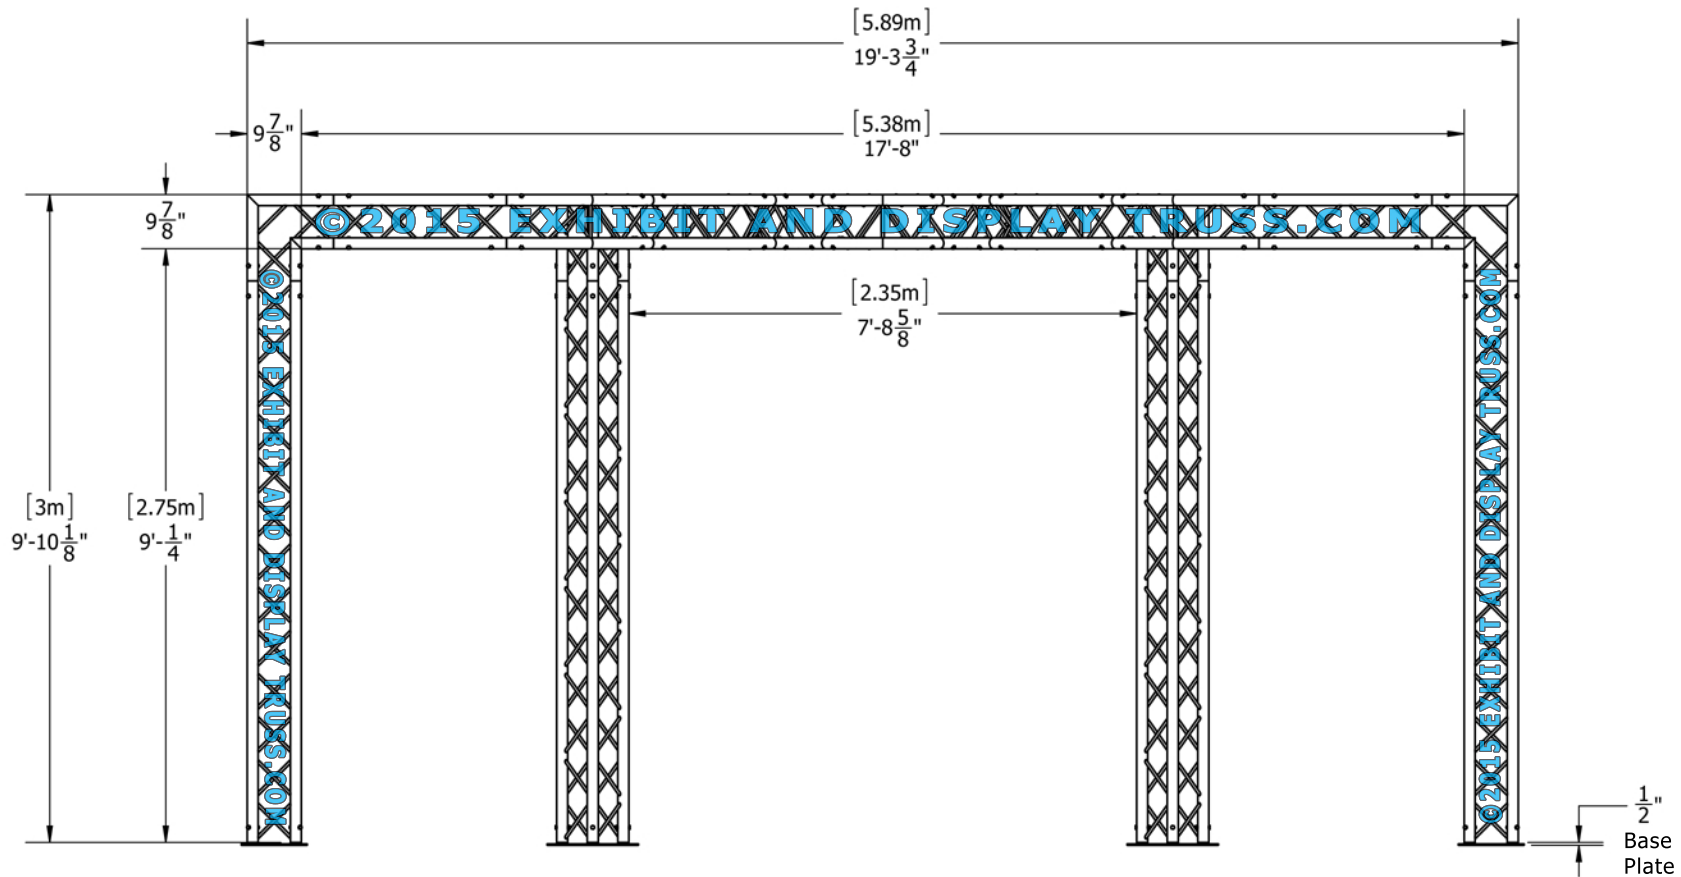

KIT: B27-104

10" Wide Aluminum Truss. 2" Chords with 1/2" Webs

©2015 EXHIBIT AND DISPLAY TRUSS.COM

Front View
Units: Feet & Inches
[Meters]